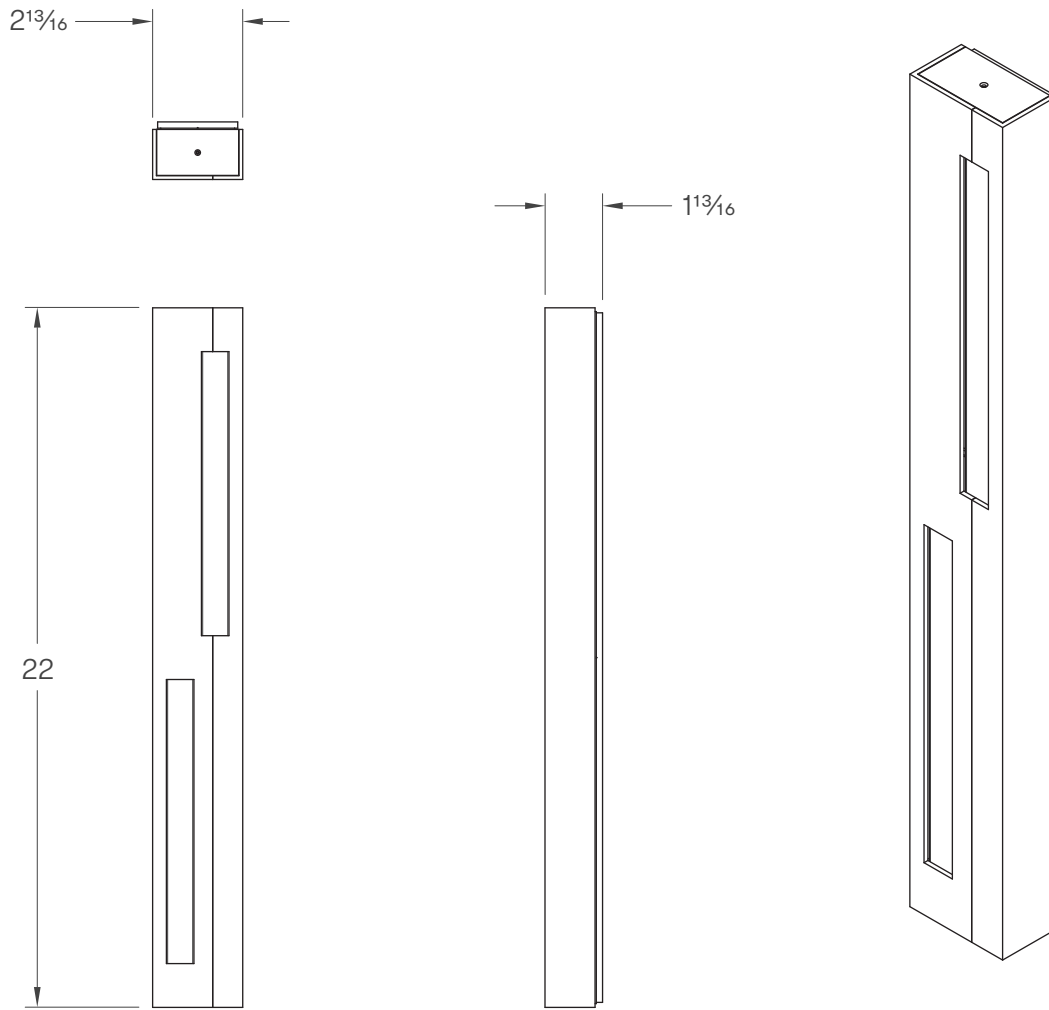

SEAM COLLECTION  
MIRROR LARGE WALL SCONCE

SEAM COLLECTION  
MIRROR LARGE WALL SCONCE

26V1

**ABOUT SEAM**

Seam honours the meeting of materials, where joins are celebrated, not concealed.

**LEAD TIME**

8 - 10 weeks

**LIGHT SOURCE**

2 x 4W LED boards  
800 lumens (total)  
2700K warm white  
90+ CRI  
Dimmable

**WEIGHT**

11 lb

**INSTALLATION**

Supplied with external driver and mounting plate (mud ring) to suit 4" x 4" square junction box.

The Seam collection offers installation flexibility — fixtures can be installed as standard or rotated 180 degrees, repositioning design details such as the stainless steel band and expressed weld.

**CERTIFICATION**