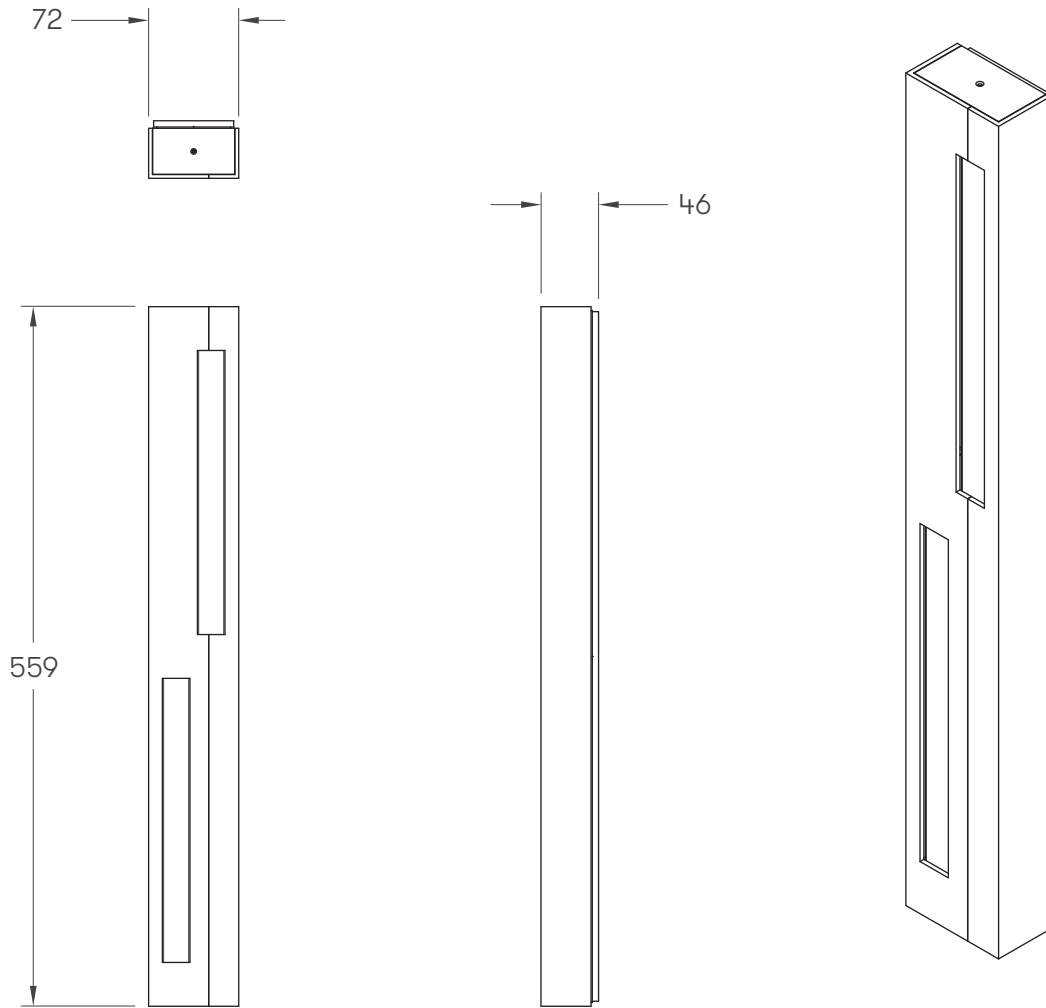

SEAM COLLECTION
MIRROR LARGE WALL SCONCE

SEAM COLLECTION

MIRROR LARGE WALL SCONCE

ARTICOLOSTUDIOS.COM

26V1

ABOUT SEAM

Seam honours the meeting of materials, where joins are celebrated, not concealed.

LEAD TIME

6 - 8 weeks

LIGHT SOURCE

2 x 4W LED boards
800 lumens (total)
2700K warm white
90+ CRI
Dimmable

WEIGHT

5 kg

INSTALLATION

Supplied with external driver

The Seam collection offers installation flexibility – fixtures can be installed as standard or rotated 180 degrees, repositioning design details such as the stainless steel band and expressed weld.