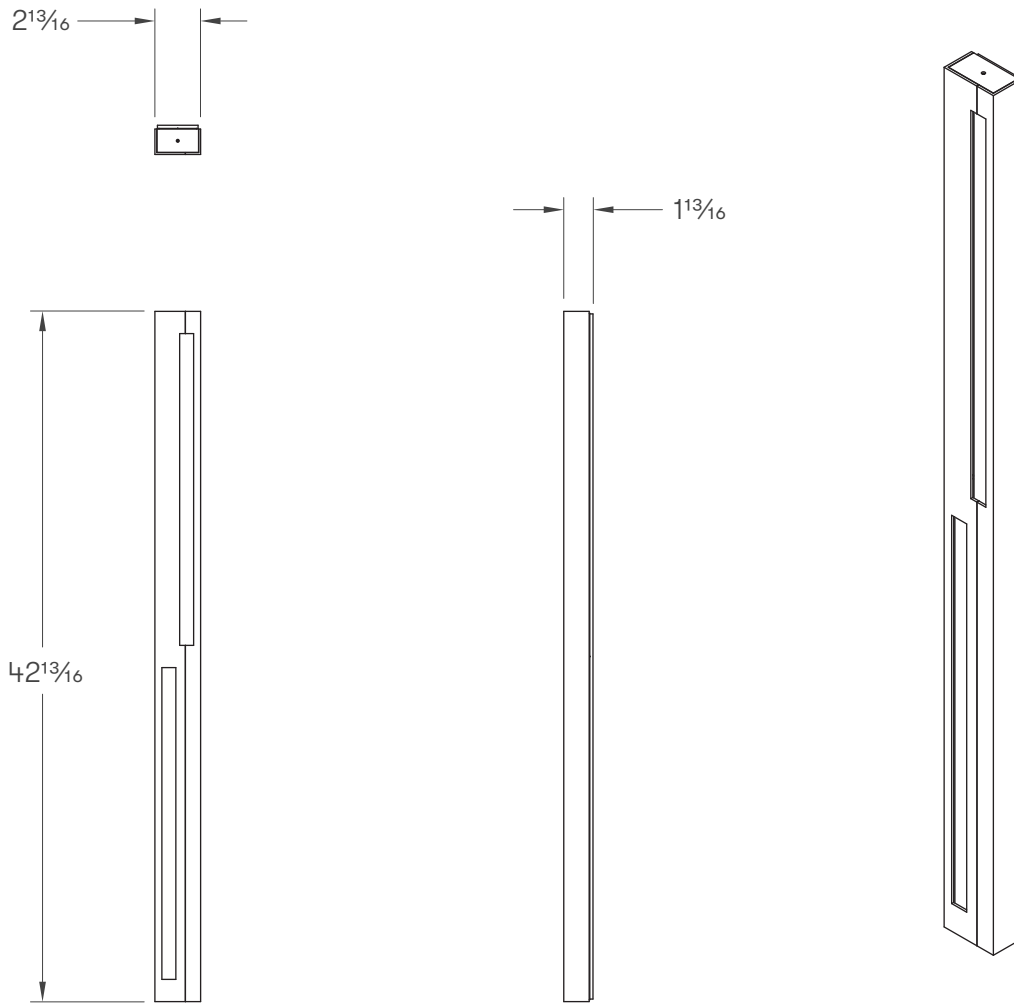

SEAM COLLECTION

MIRROR EXTRA LARGE WALL SCONCE

## MIRROR EXTRA LARGE WALL SCONCE

26V1

### INSTALLATION

Supplied with external driver and mounting plate (mud ring) to suit 4" x 4" square junction box.

The Seam collection offers installation flexibility — fixtures can be installed as standard or rotated 180 degrees, repositioning design details such as the stainless steel band and expressed weld.