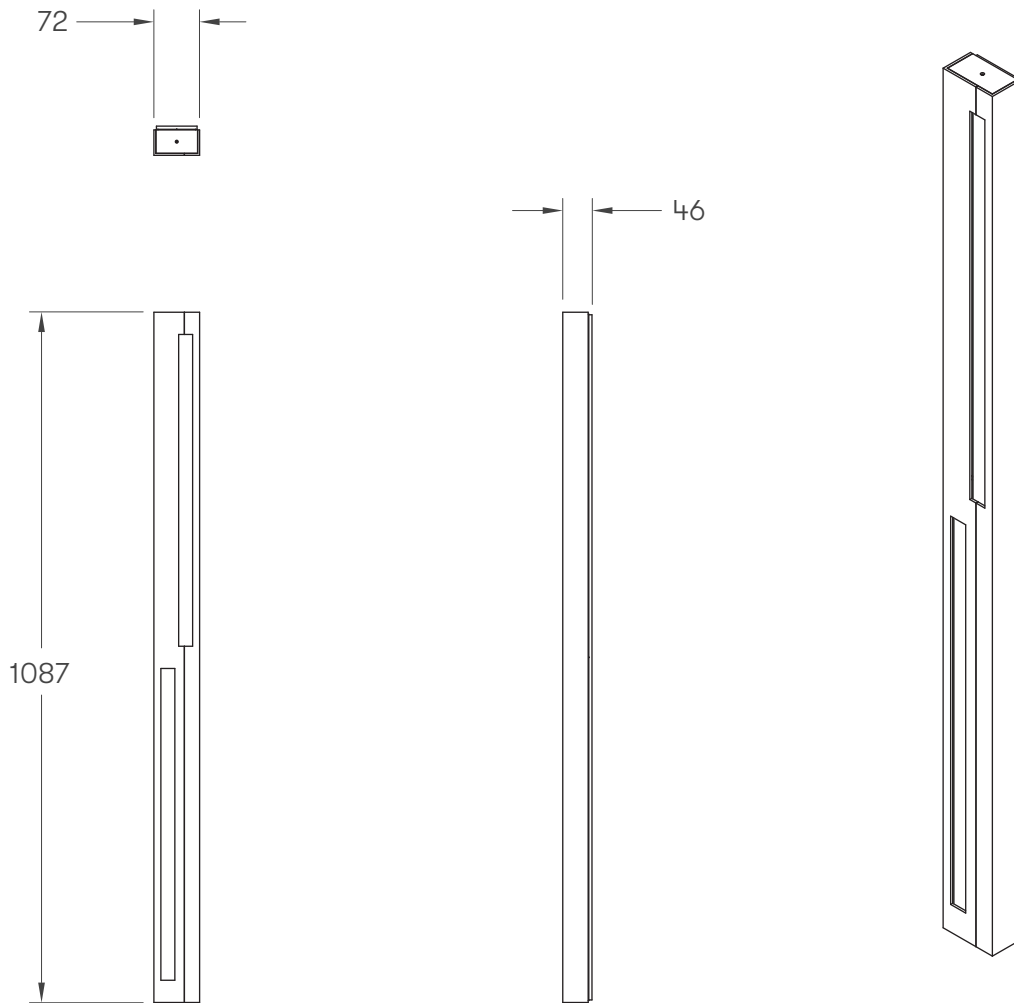

SEAM COLLECTION

MIRROR EXTRA LARGE WALL SCONCE

## MIRROR EXTRA LARGE WALL SCONCE

26V1

### WEIGHT

8.5 kg