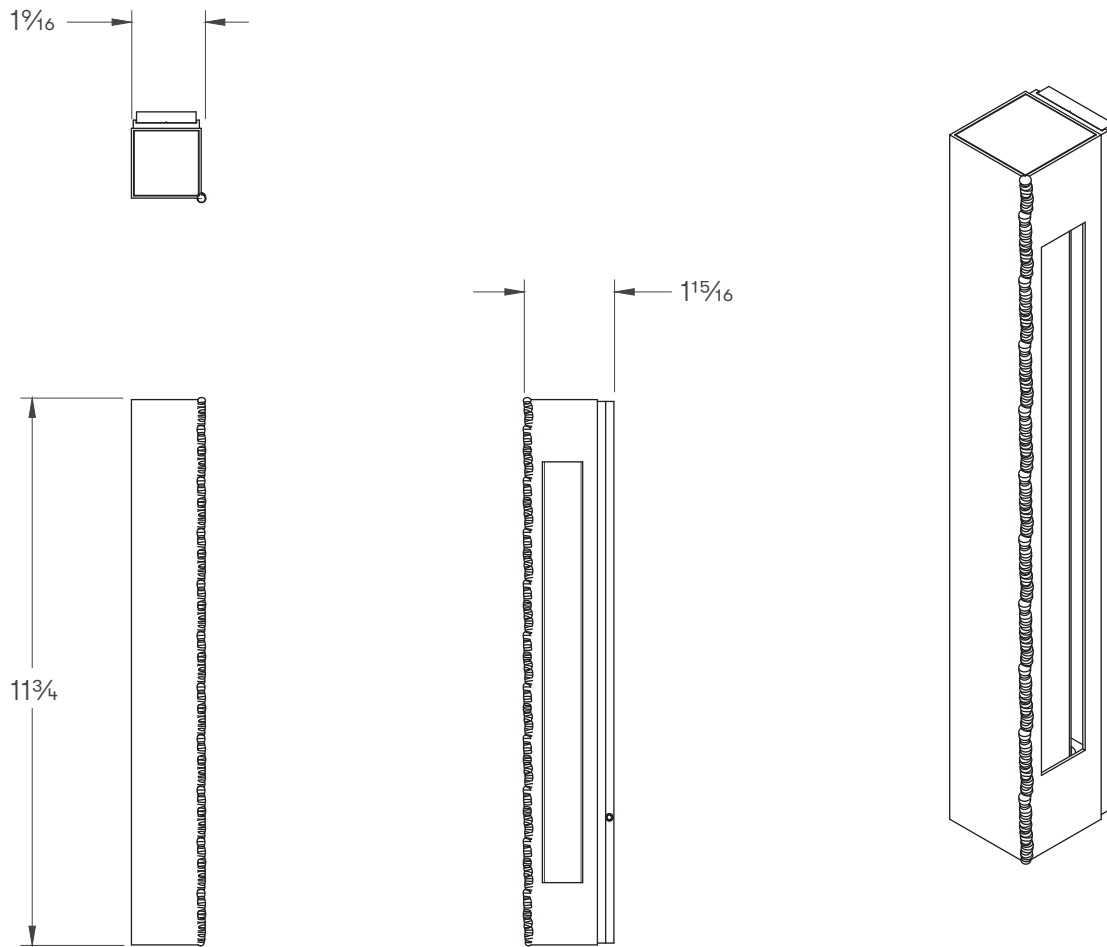

SEAM COLLECTION
MINI WALL SCONCE

SEAM COLLECTION
MINI WALL SCONCE

26V1

ABOUT SEAM

Seam honours the meeting of materials, where joins are celebrated, not concealed.

LEAD TIME

8 - 10 weeks

LIGHT SOURCE

2 x 4W LED boards
800 lumens (total)
2700K warm white
90+ CRI
Dimmable

WEIGHT

3.3 lb

INSTALLATION

Supplied with external driver and mounting plate (mud ring) to suit 4" x 4" square junction box.

The Seam collection offers installation flexibility — fixtures can be installed as standard or rotated 180 degrees, repositioning design details such as the stainless steel band and expressed weld.

*Subtle pitting and surface marks may appear near weld areas, reflecting the natural character of the fabrication process rather than imperfection.

SHADE COLOURS

Clear