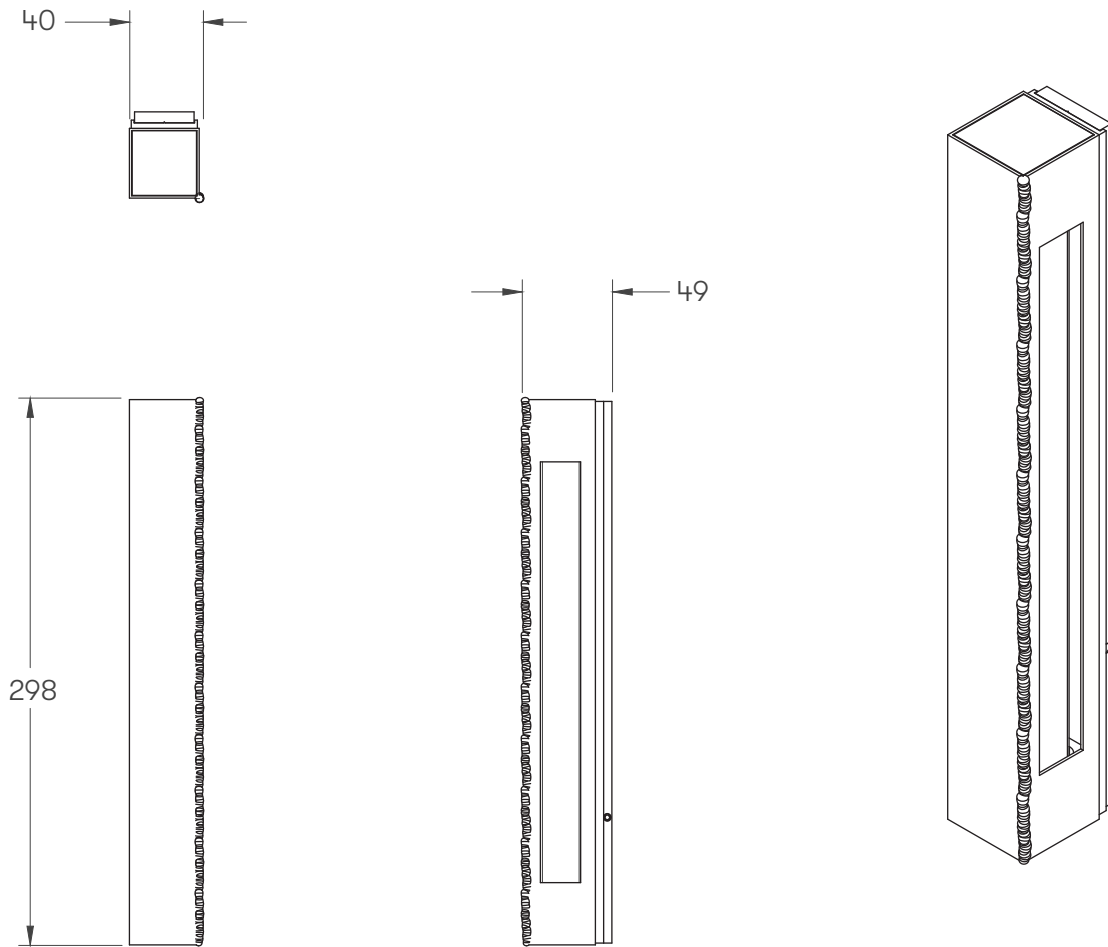

SEAM COLLECTION
MINI WALL SCONCE

SEAM COLLECTION

MINI WALL SCONCE

ARTICOLOSTUDIOS.COM

26V1

ABOUT SEAM

Seam honours the meeting of materials, where joins are celebrated, not concealed.

LEAD TIME

6 - 8 weeks

LIGHT SOURCE

2 x 4W LED boards
800 lumens (total)
2700K warm white
90+ CRI
Dimmable

WEIGHT

1.5 kg

INSTALLATION

Supplied with external driver

The Seam collection offers installation flexibility – fixtures can be installed as standard or rotated 180 degrees, repositioning design details such as the stainless steel band and expressed weld.