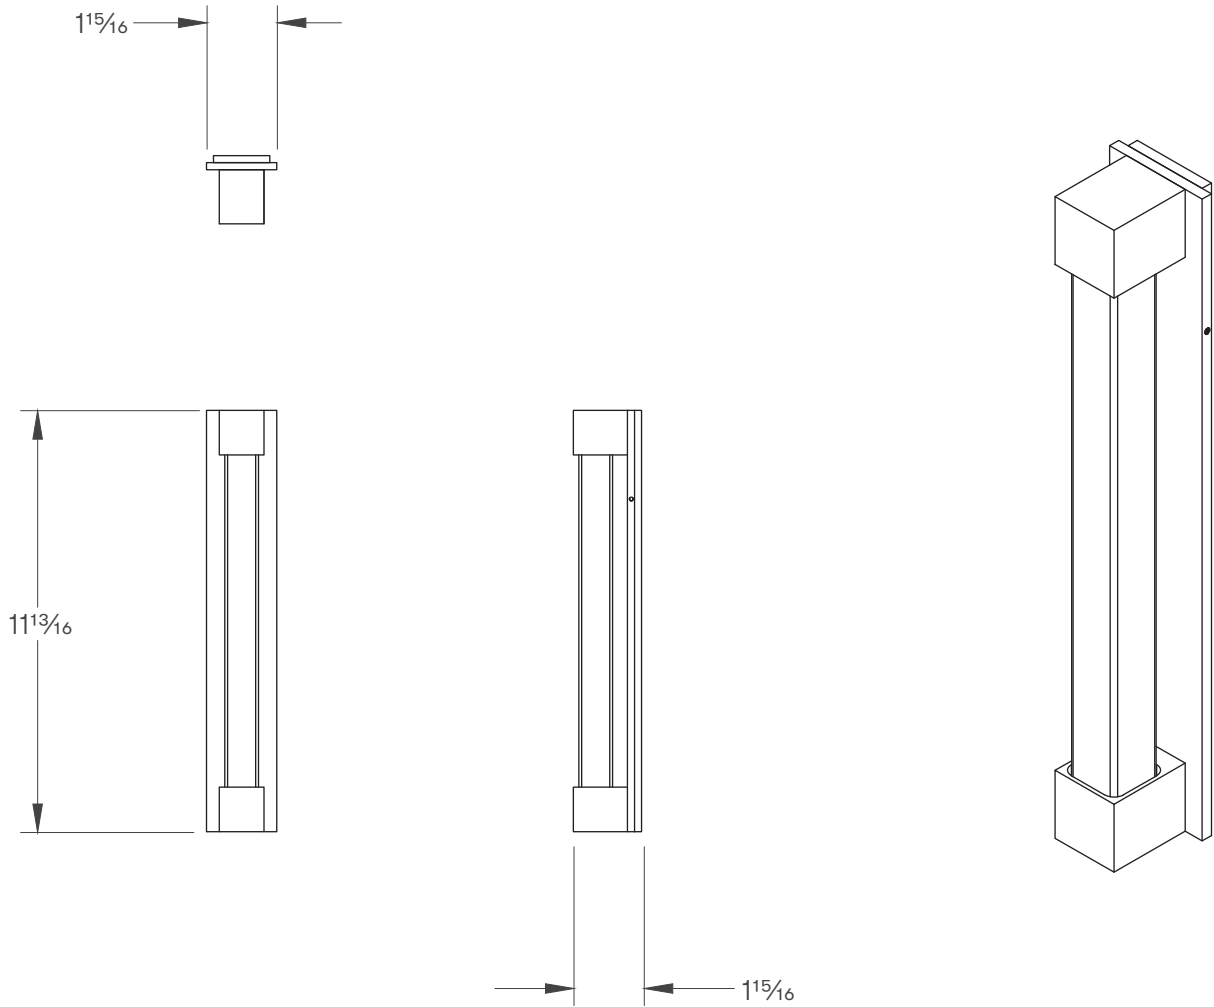

FINI COLLECTION
MINI WALL SCONCE

FINI COLLECTION
MINI WALL SCONCE

ARTICOLOSTUDIOS.COM

26V1

ABOUT FINI

Fini's tumbled surface provides a nuanced light refraction which appears animated in its luminescence.

LEAD TIME

8 - 10 weeks

LIGHT SOURCE

2 x 4.2W LED Board
 350mA CC
 2700K warm white
 800 lumens
 Dimmable

WEIGHT

4 lb

INSTALLATION

Supplied with an external driver and mounting plate to fit 4.0 square Jbox

CERTIFICATION