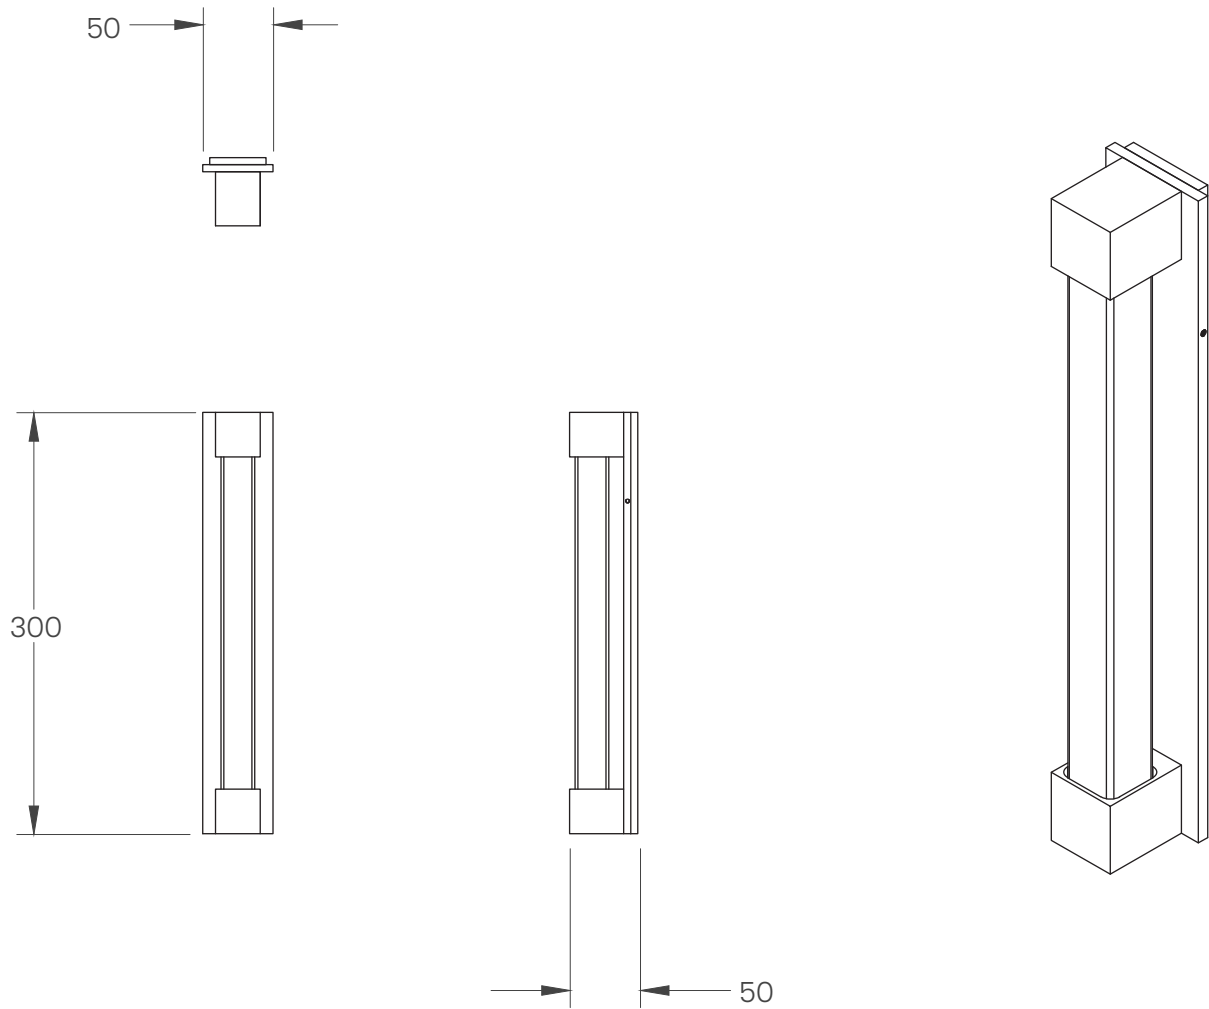

FINI COLLECTION
MINI WALL SCONCE

FINI COLLECTION

ARTICOLOSTUDIOS.COM

MINI WALL SCONCE

26V1

ABOUT FINI

Fini's tumbled surface provides a nuanced light refraction which appears animated in its luminescence. .

LEAD TIME

6 - 8 weeks

LIGHT SOURCE

2 x 4.2W LED Board 350mA CC
2700K warm white
800 lumens
Dimmable

WEIGHT

1.8 kg

INSTALLATION

Supplied with an external driver