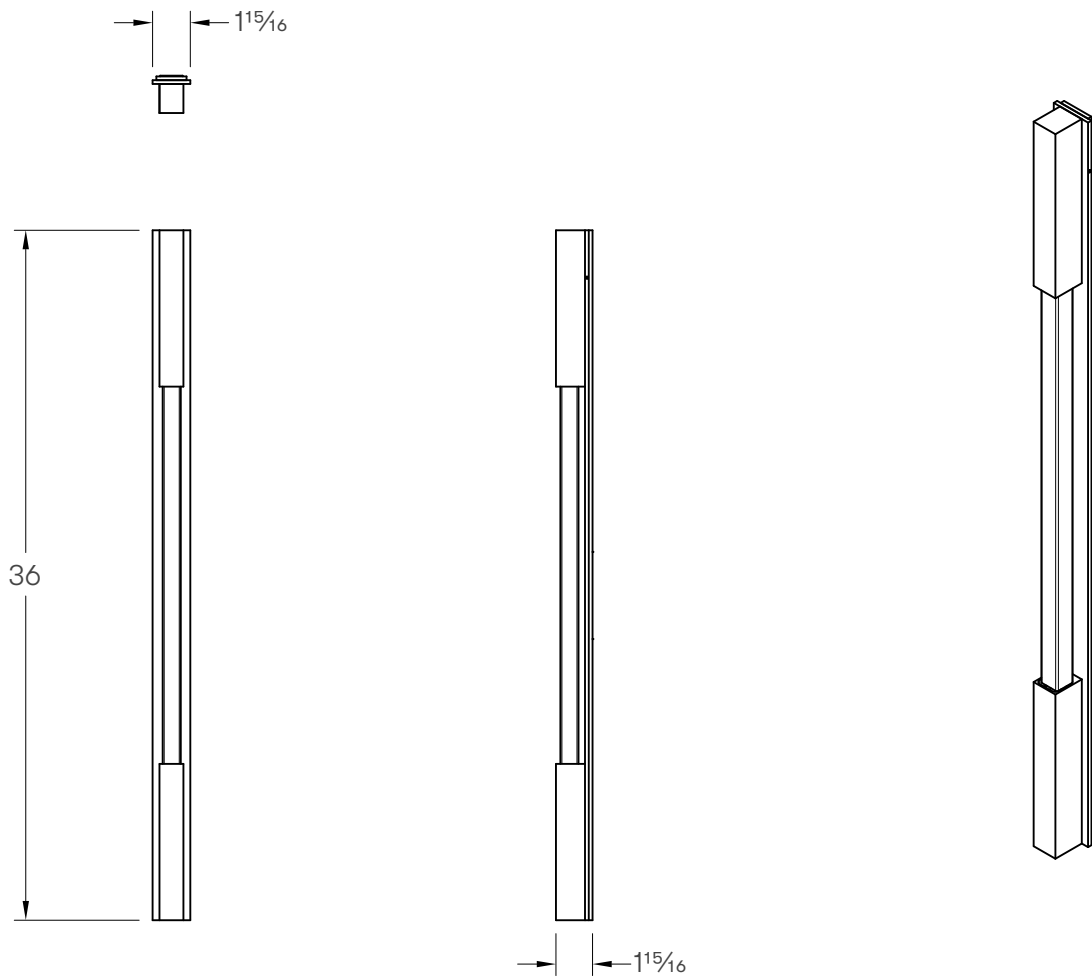

FINI COLLECTION  
EXTRA LARGE WALL SCONCE

FINI COLLECTION  
EXTRA LARGE WALL SCONCE

ARTICOLOSTUDIOS.COM

26V1

**ABOUT FINI**

Fini's tumbled surface provides a nuanced light refraction which appears animated in its luminescence.

**LEAD TIME**

8 - 10 weeks

**LIGHT SOURCE**

2 x 4.2W LED Board  
350mA CC  
2700K warm white  
800 lumens  
Dimmable

**WEIGHT**

15.5 lb

**INSTALLATION**

Supplied with an external driver and mounting plate to fit 4.0 square Jbox