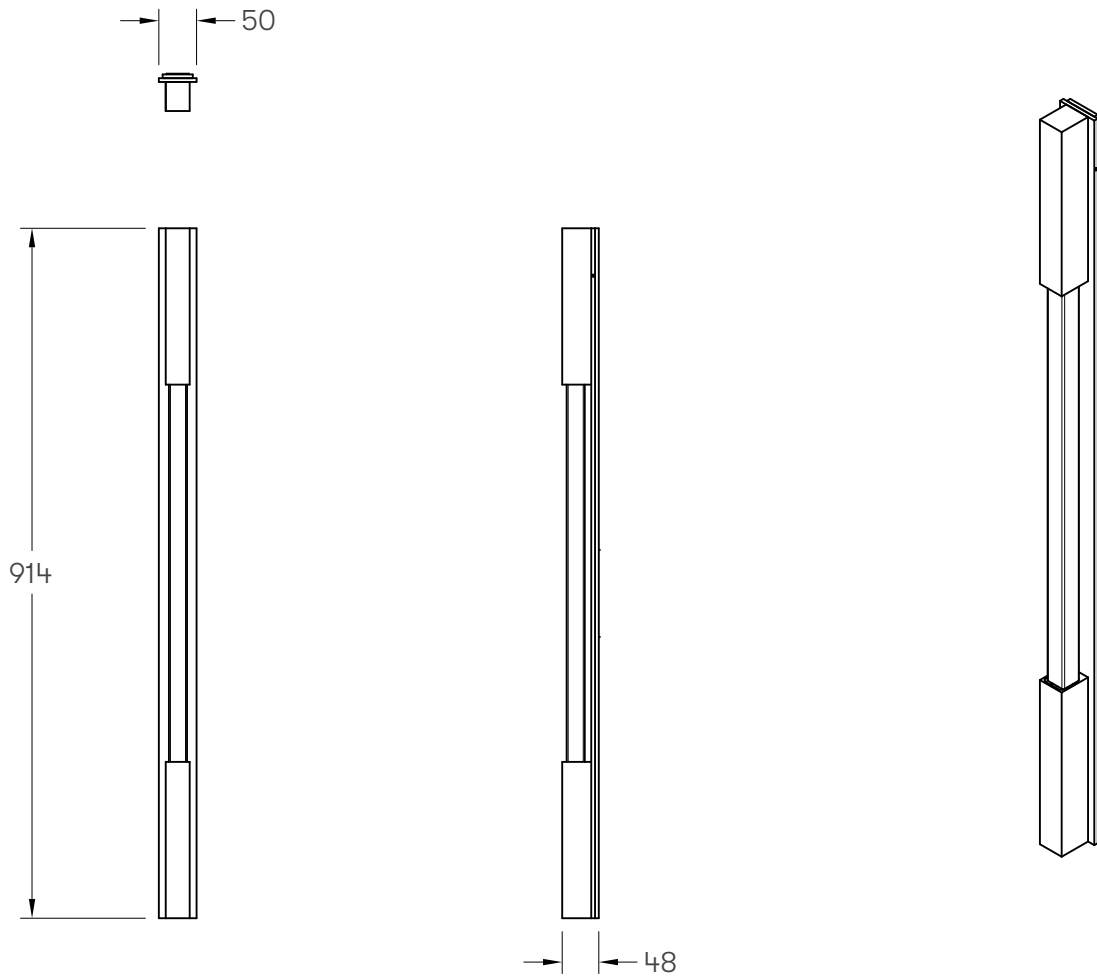

FINI COLLECTION
EXTRA LARGE WALL SCONCE

FINI COLLECTION
EXTRA LARGE WALL SCONCE

ARTICOLOSTUDIOS.COM

26V1

ABOUT FINI

Fini's tumbled surface provides a nuanced light refraction which appears animated in its luminescence. .

LEAD TIME

6 - 8 weeks

LIGHT SOURCE

2 x 4.2W LED Board 350mA CC
2700K warm white
800 lumens
Dimmable

WEIGHT

7 kg

INSTALLATION

Supplied with an external driver