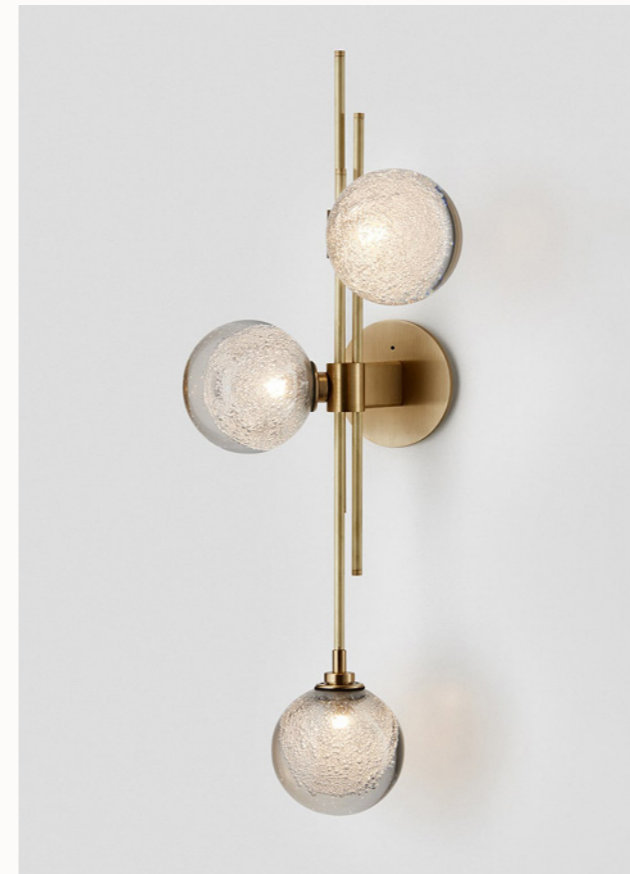

HORIZONTAL WALL SCONCE

AVAILABLE FINISHES

FITTING

- Brass (pictured)
- Bronze
- Satin Nickel
- Black Electroplate

SHADE COLOUR

- Fizi
- Snow (pictured)
- Tea
- Frosted Tea
- Scandi Smoke

FITTING OPTIONS

- 6 ball
- 9 ball
- 12 ball (pictured)

WALL SCONCE

AVAILABLE FINISHES

FITTING

- Brass (pictured)
- Bronze
- Satin Nickel
- Black Electroplate

SHADE COLOUR

- Fizi (pictured)
- Snow
- Tea
- Frosted Tea
- Scandi Smoke

PENDANT

AVAILABLE FINISHES

FITTING

- Brass (pictured)
- Bronze
- Satin Nickel
- Black Electroplate

SHADE COLOUR

- Fizi (pictured)
- Snow
- Tea
- Frosted Tea
- Scandi Smoke

HORIZONTAL PENDANT

AVAILABLE FINISHES

FITTING

- Brass (pictured)
- Bronze
- Satin Nickel
- Black Electroplate