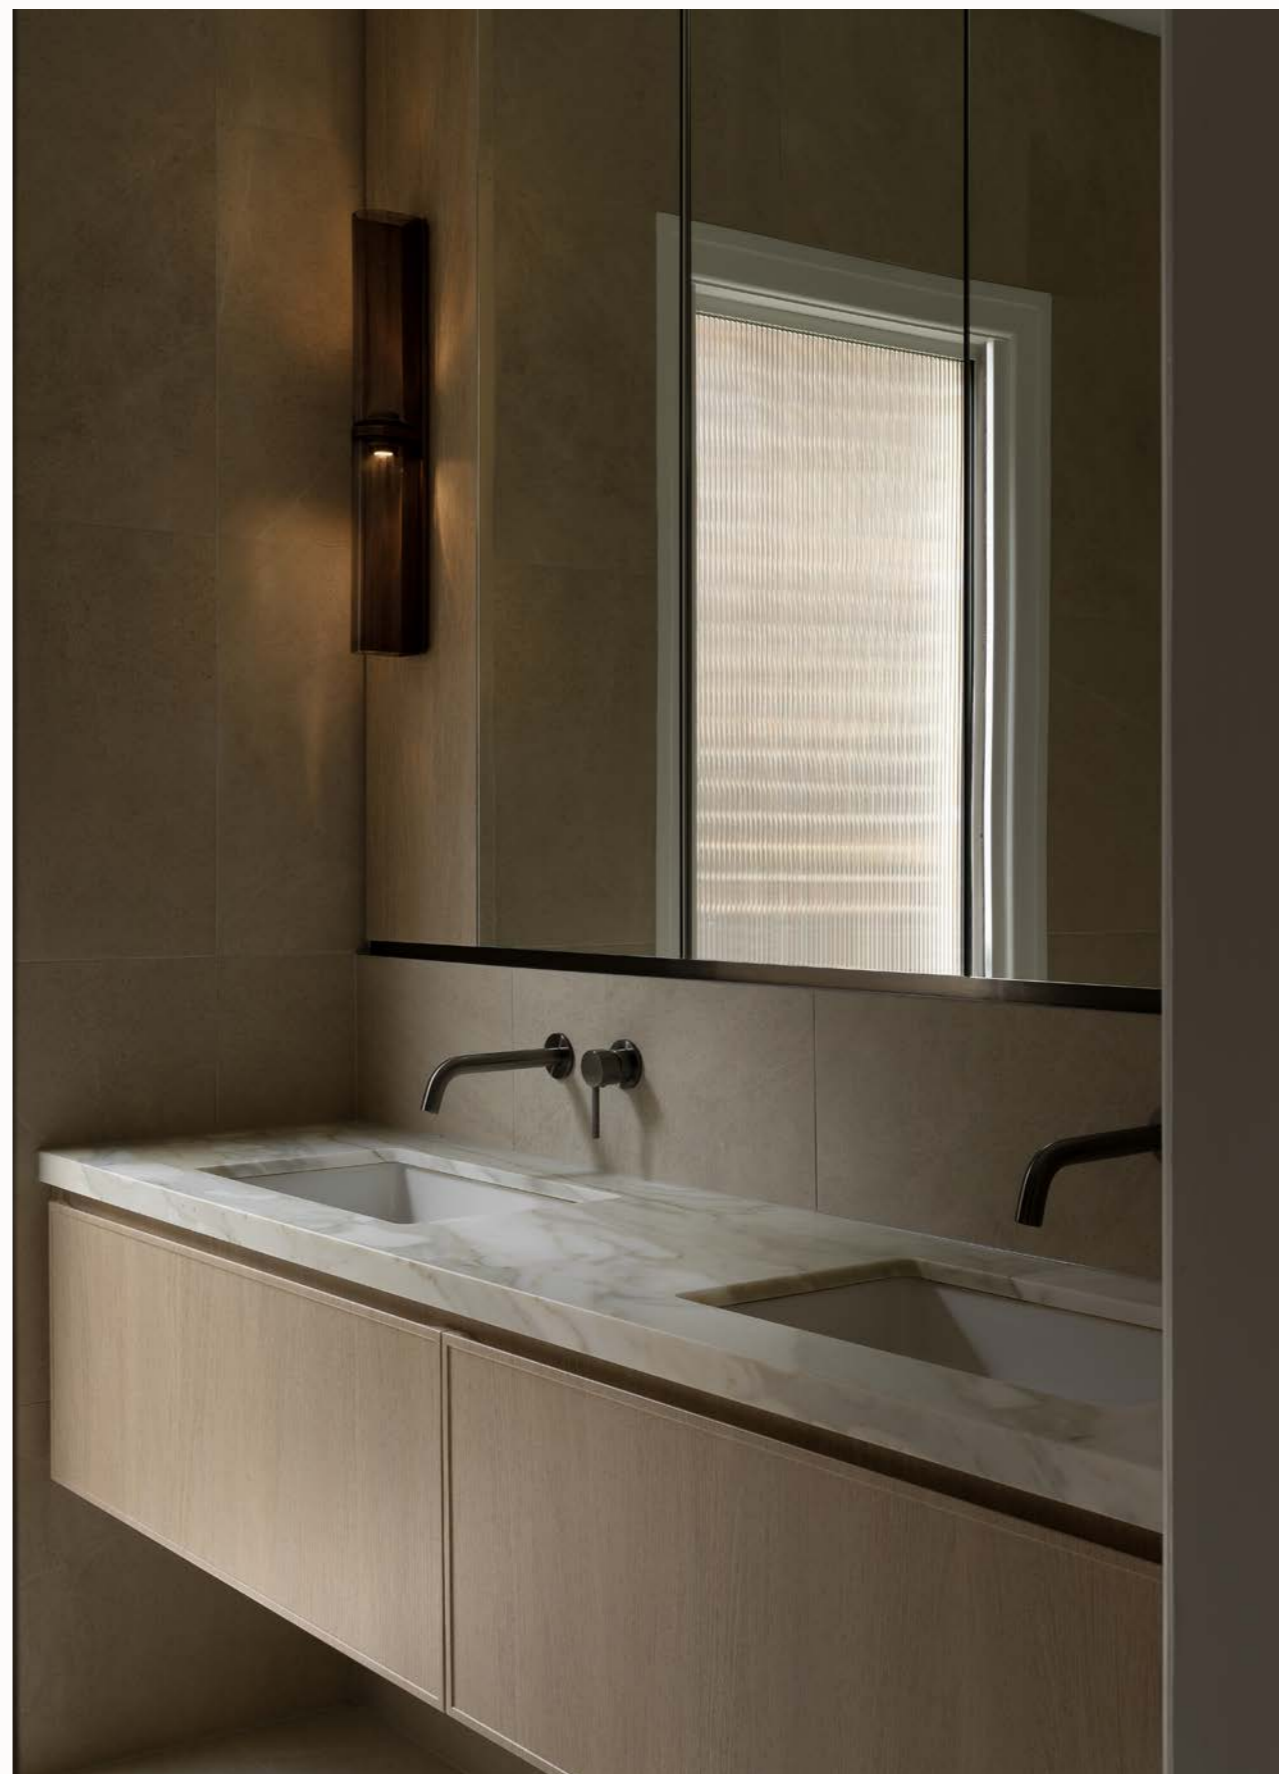

PENDANT

AVAILABLE FINISHES

FITTING

- Brass (pictured)
- Bronze
- Satin Nickel
- Black Electroplate

SHADE COLOUR

- Snow (pictured)
- Grey
- Clear

SWIVEL

The first adjustable task light within Articolo's collection, Swivel offers exceptional performance and technical intelligence within a meticulously designed, decorative fitting.

The wall sconce is available as a single or double wall sconce while the pendant can be configured in lineal arrays to suit the most volumetric of spaces.

SWIVEL COLLECTION

AVAILABLE FINISHES

FITTING

Bronze (pictured)
Brass