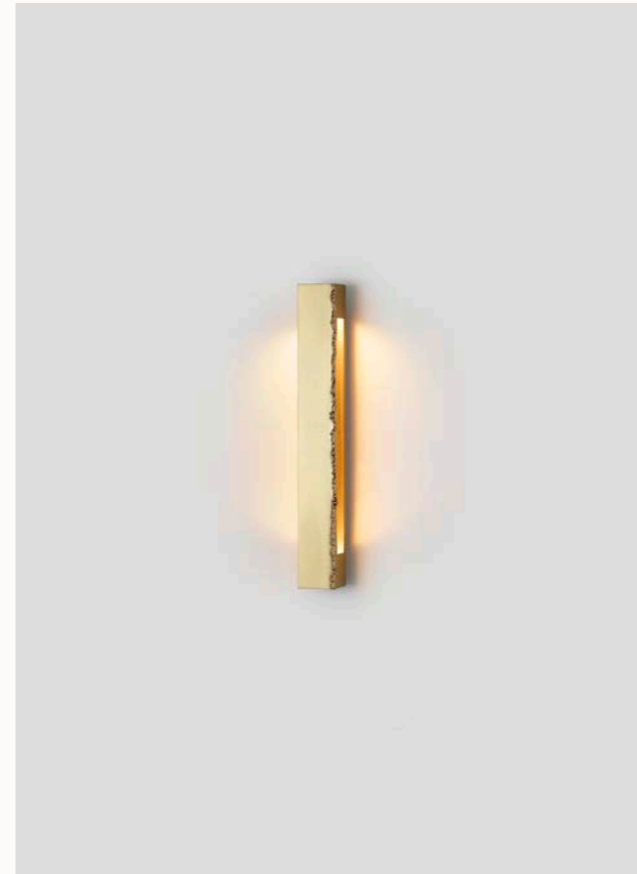

STACK MINI WALL SCONCE

AVAILABLE FINISHES

FITTING

Brass

SHADE COLOUR

Clear