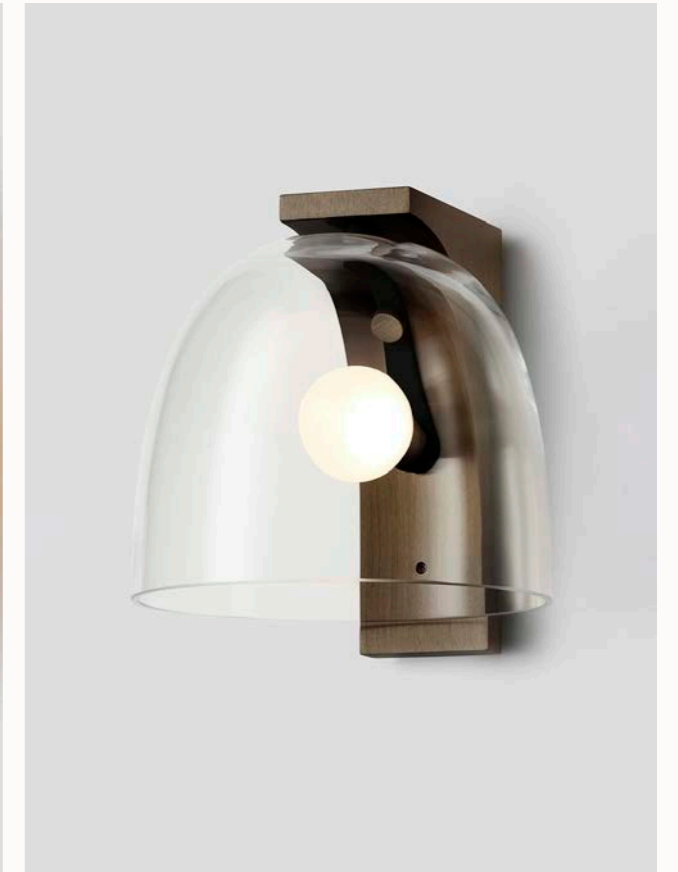

FITTING

- Brass (pictured)
- Bronze
- Satin Nickel
- Black Electroplate

SHADE COLOUR

- Snow (pictured)
- Clear
- Grey
- Smoke

WALL SCONCE

AVAILABLE FINISHES

FITTING

- Brass
- Bronze (pictured)
- Satin Nickel
- Black Electroplate