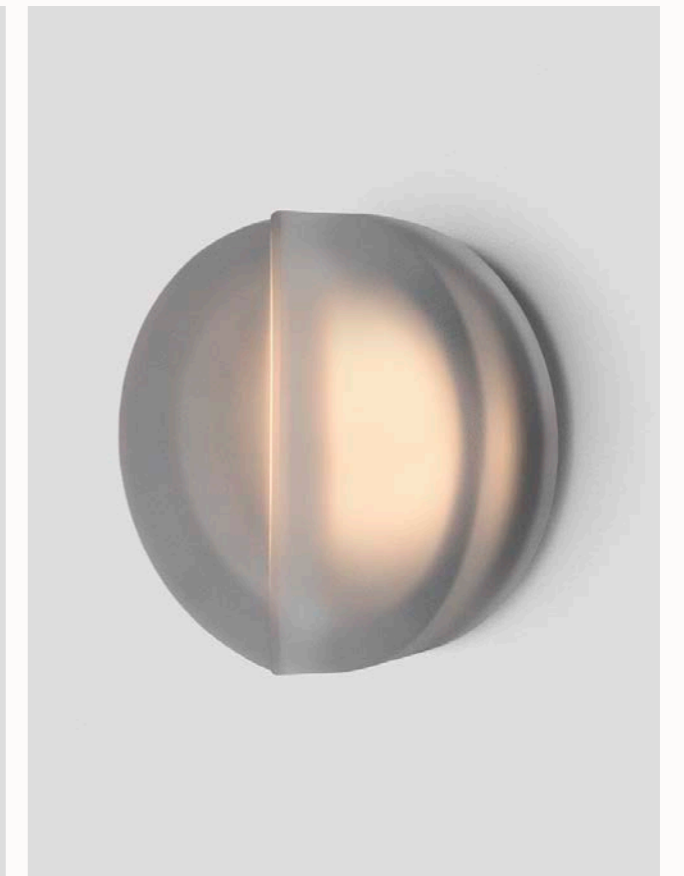

AVAILABLE FINISHES

FITTING

Brass
Bronze (pictured)
Satin Nickel
Anodised Black

SHADE COLOUR

Satin Frost

*Please visit articolostudios.com
for finish references by collection.*

WALL SCONCE

MAXI WALL SCONCE