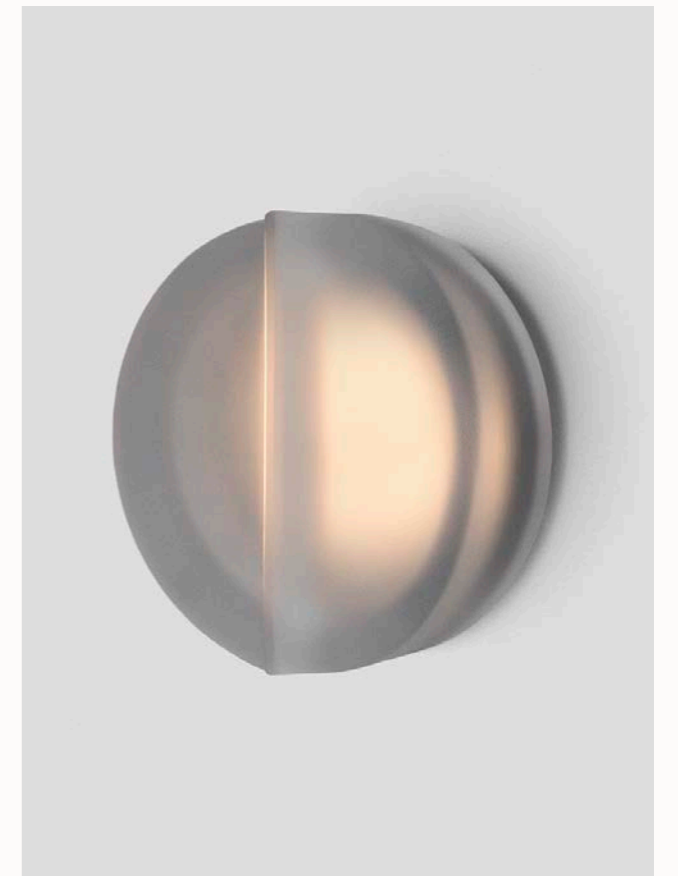

MAXI WALL SCONCE