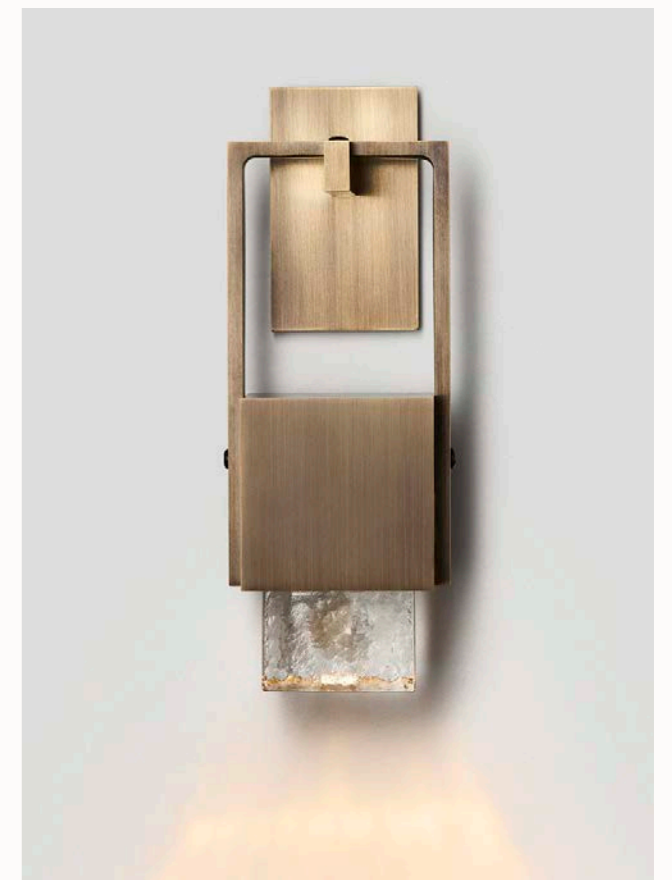

SWING WALL SCONCE