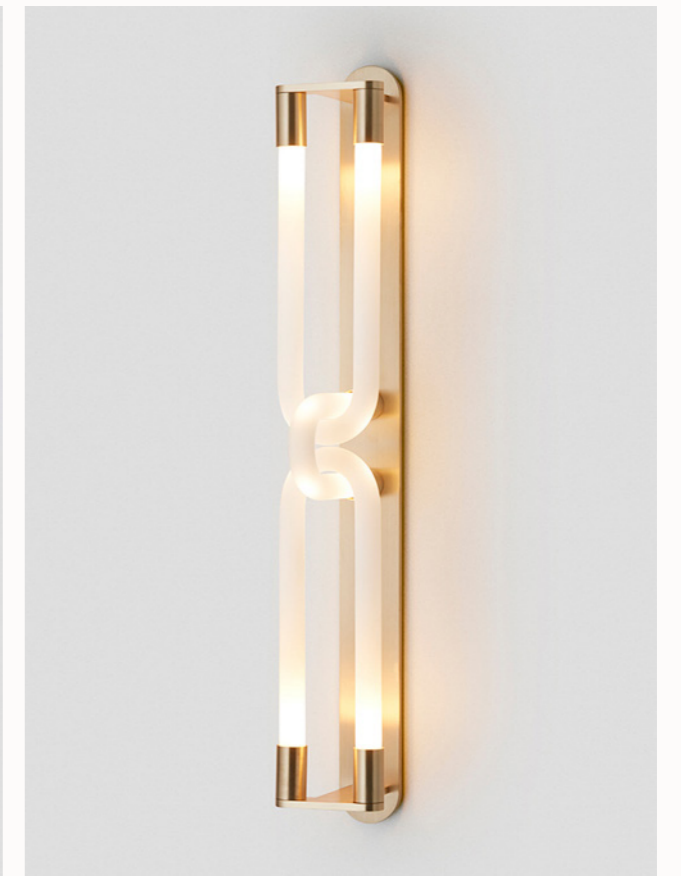

LUMI

Cocooned in perfect symmetry, Lumi reimagines a traditional coachman's light to reflect a timeless and refined simplicity of form.

EXTRA LARGE PENDANT

AVAILABLE FINISHES

FITTING

Brass (pictured)
Bronze
Satin Nickel
Black Electroplate
White Powder Coat