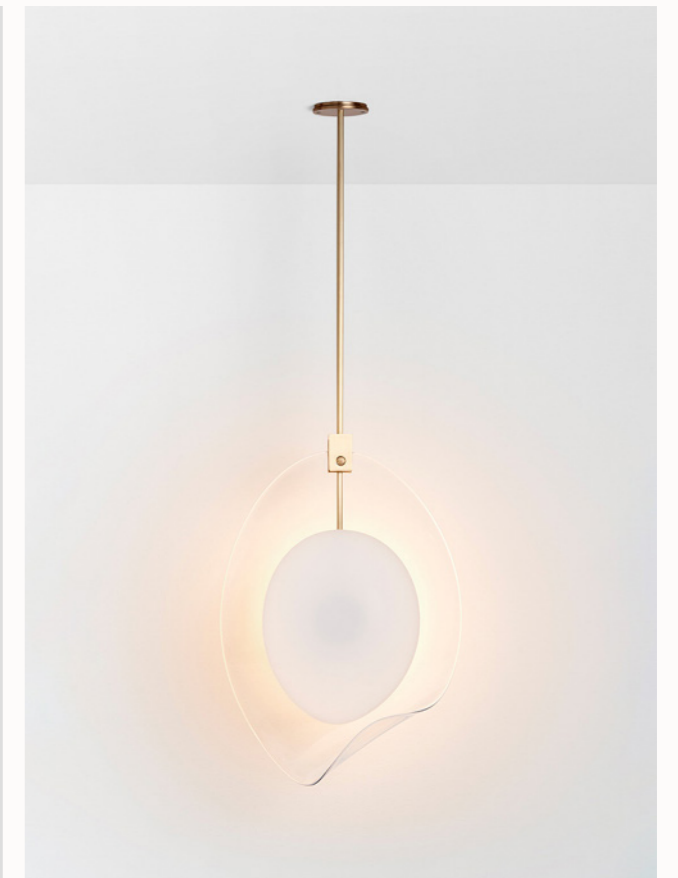

OVOLO

Ovolo is a sculptural form that typifies the artistry of Articolo's design philosophy. The striking organic glass form, mouth-blown in Murano, Italy is coupled with a handcrafted bespoke lock and key detail.

AVAILABLE FINISHES

FITTING

Brass (pictured)
Bronze
Satin Nickel
Black Electroplate

SHADE COLOUR

White (pictured)
Black

*Please visit articolostudios.com
for finish references by collection.*

WALL SCONCE

PENDANT

ROLO

Rolo is an elegant extended family of twelve variations on a sculptural form reminiscent of 1980s Milanese design, yet markedly contemporary. A range of finishes effects warm or cool accents as desired.