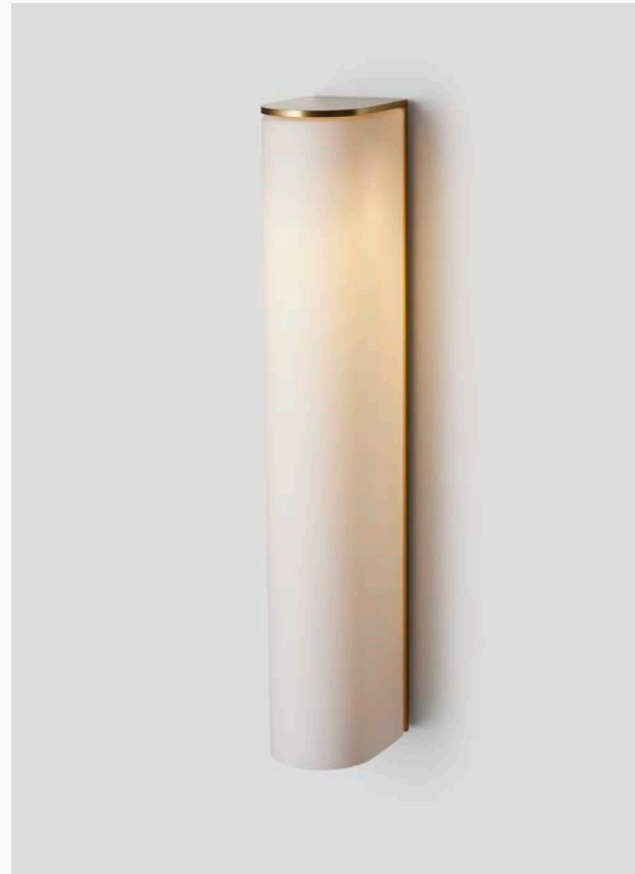

EXTRA LARGE WALL SCONCE

AVAILABLE FINISHES

FITTING

- Brass (pictured)
- Bronze
- Satin Nickel
- Black Electroplate

SHADE COLOUR

- Snow (pictured)
- Grey
- Clear
- Natural Porcelain
- Grey Porcelain
- Black Porcelain