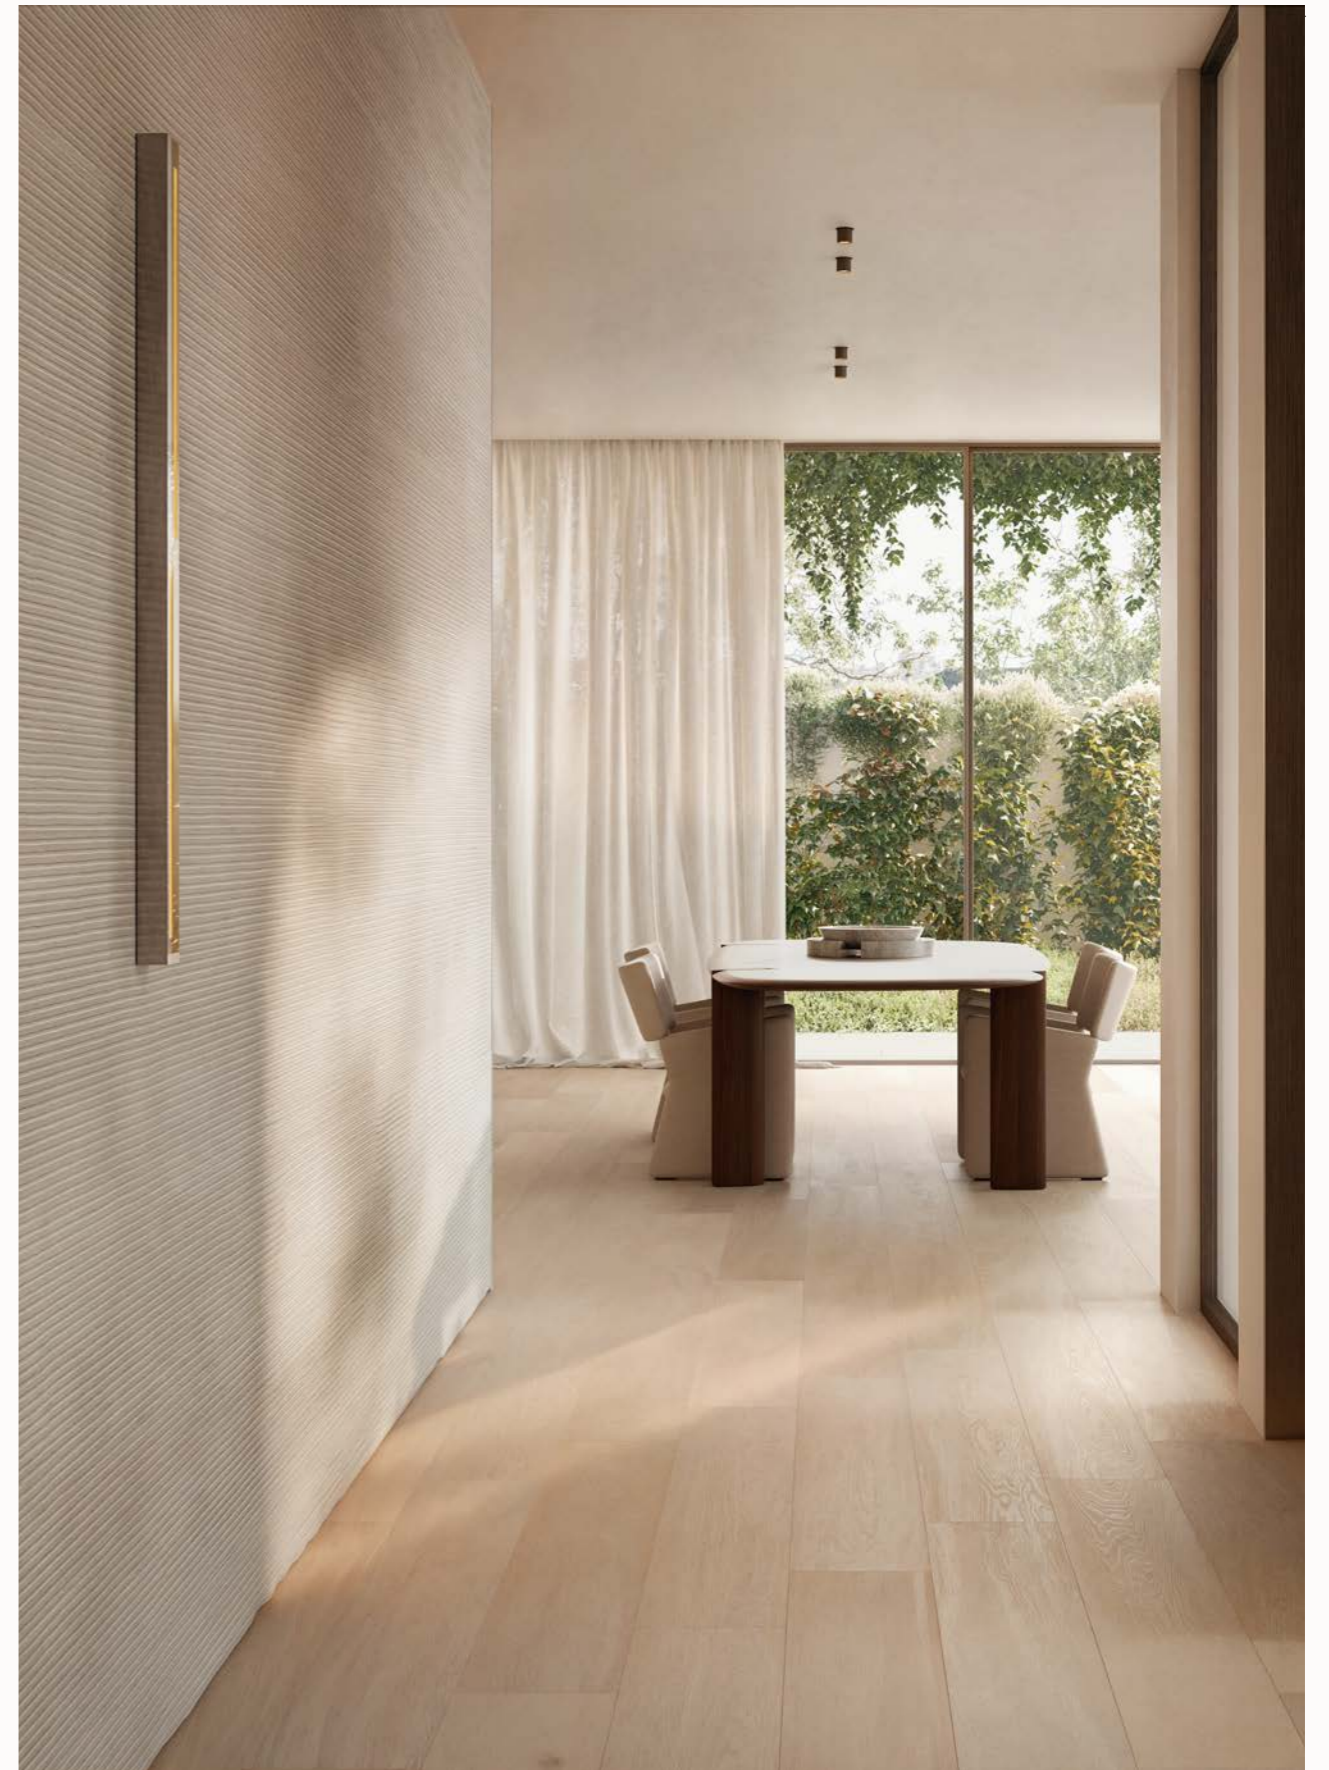

SLAB

Slab reflects sculptural art forms of wall and ceiling jewellery, with its jewel tone colours elegantly suspended in a solid glass sculptural form.

AVAILABLE FINISHES

FITTING

- Brass (pictured left)
- Bronze (pictured right)
- Satin Nickel
- Black Electroplate