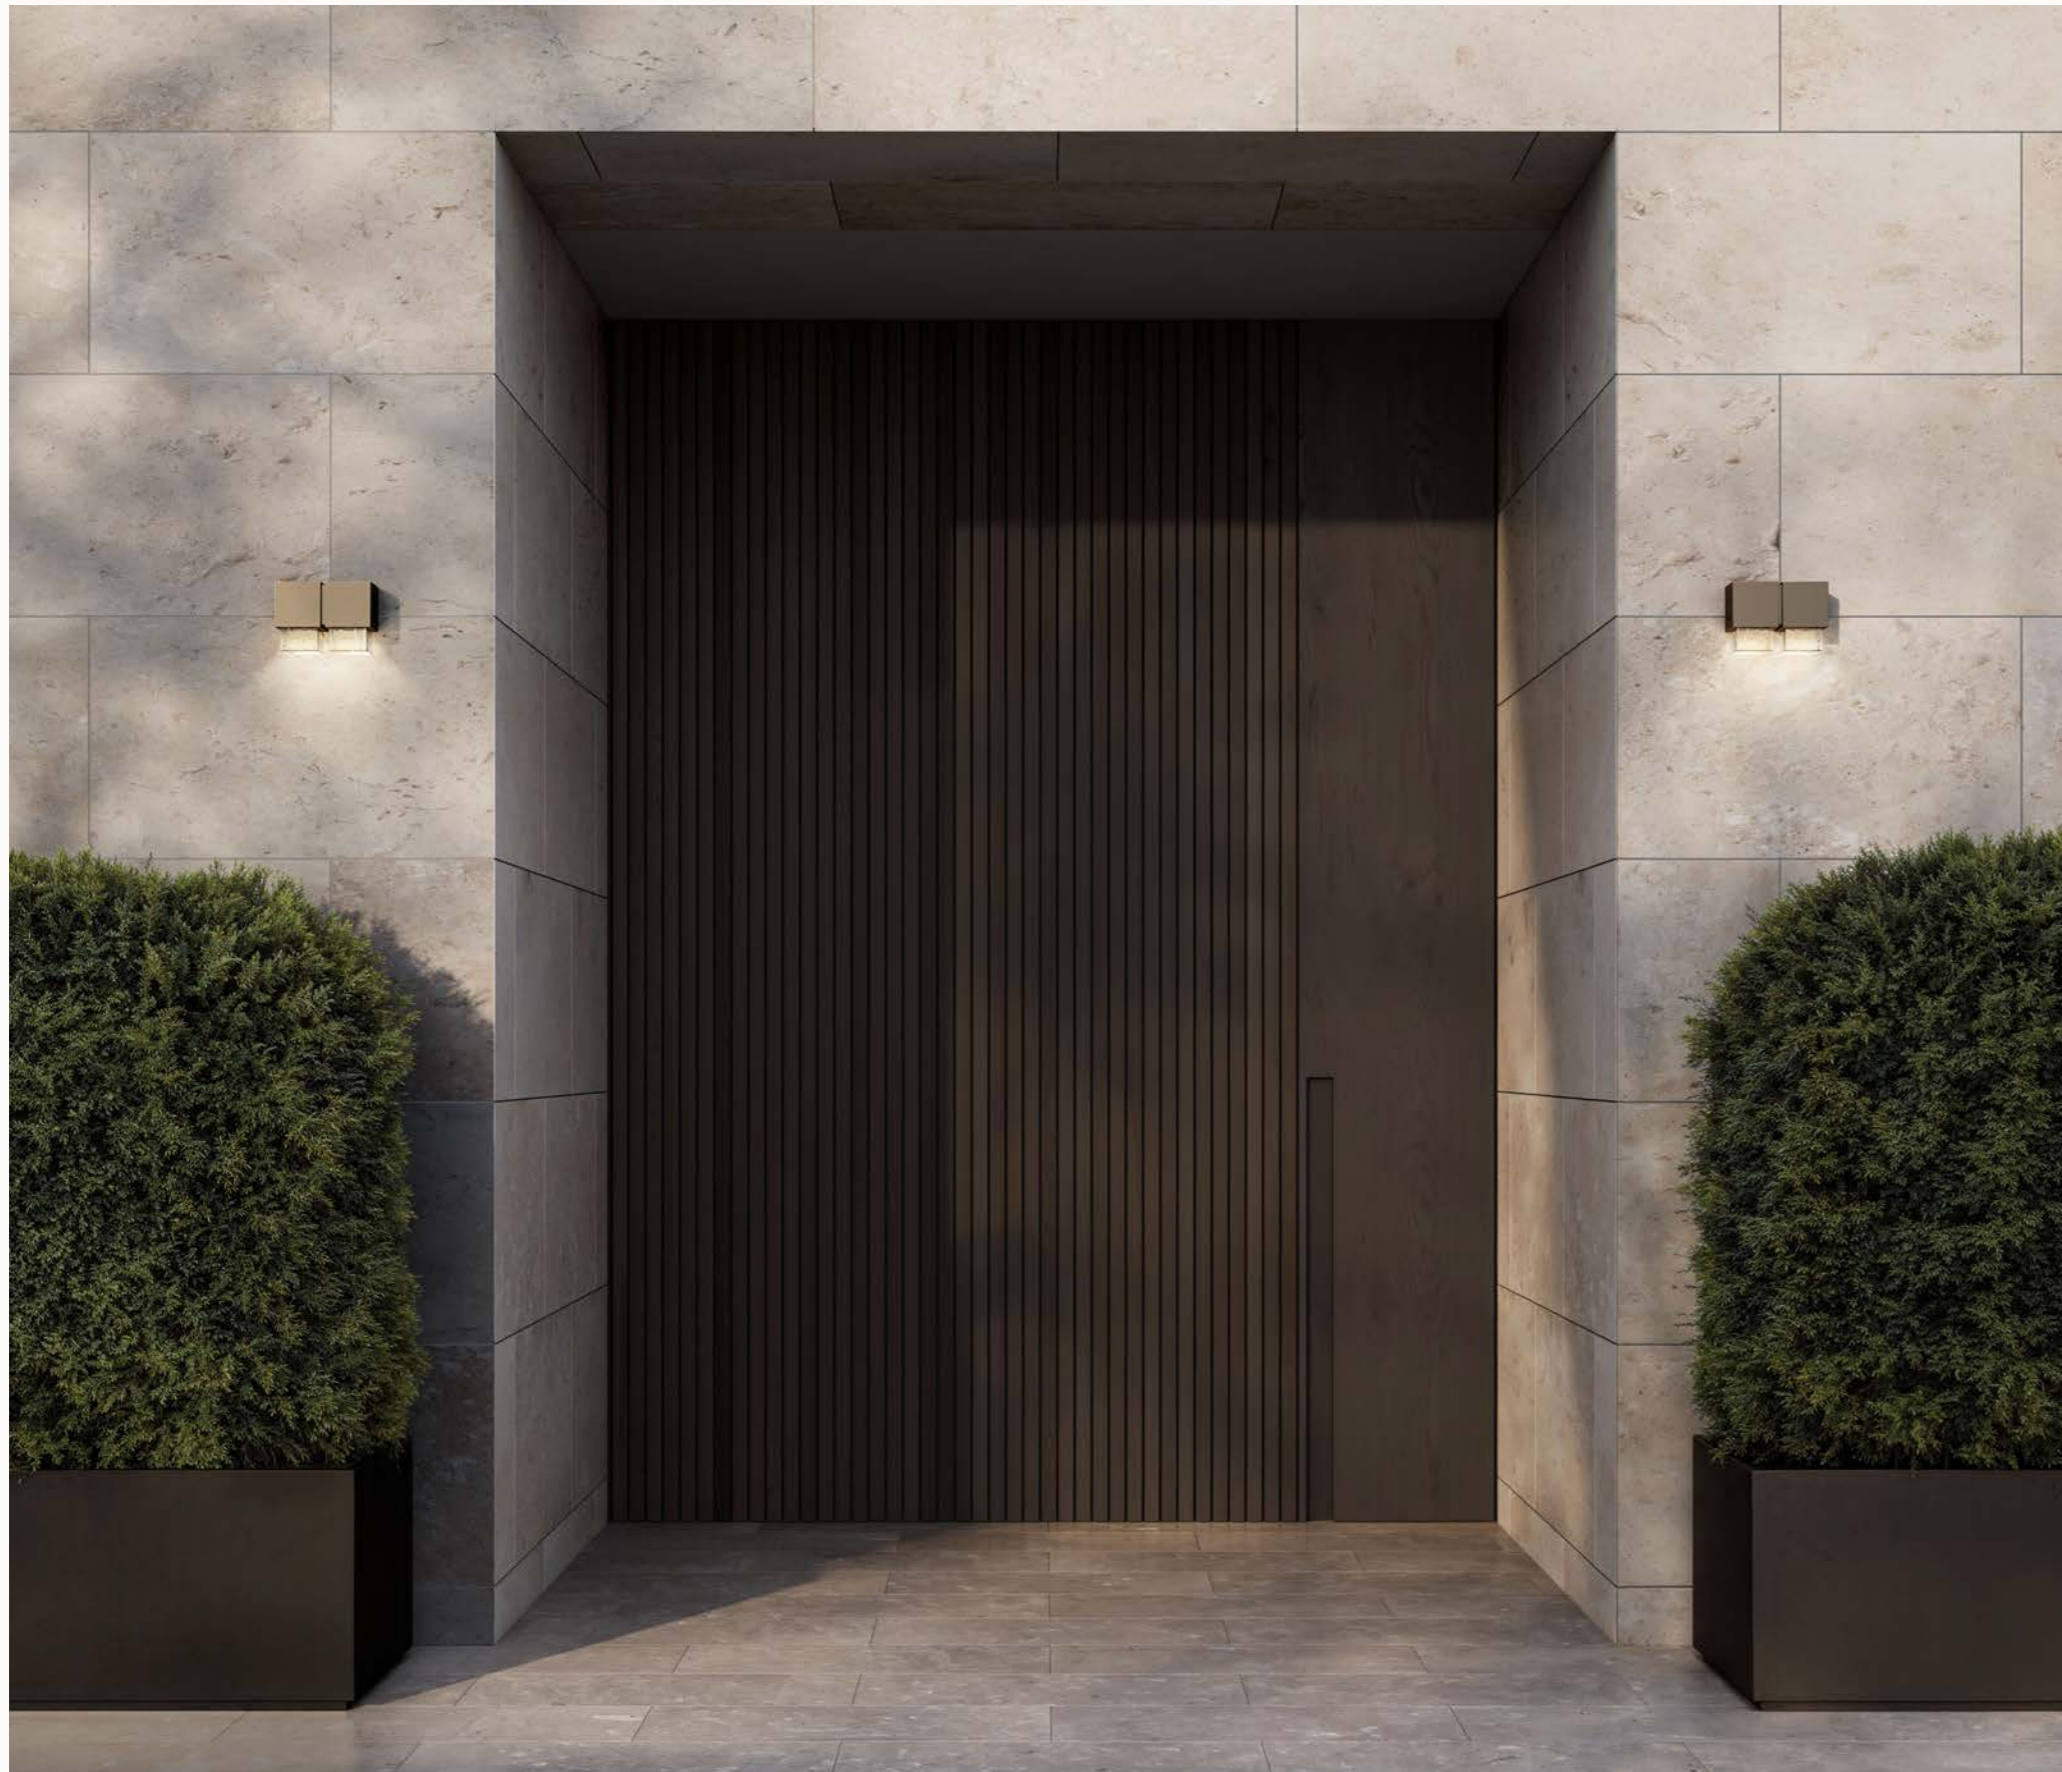

CUBO

The Cubo collection is an exploration in contrasts—juxtaposing precision, machined materials with the soulful poeticism of the handcrafted, solidity with transparency, strong geometry, with textural chromatic refractions.