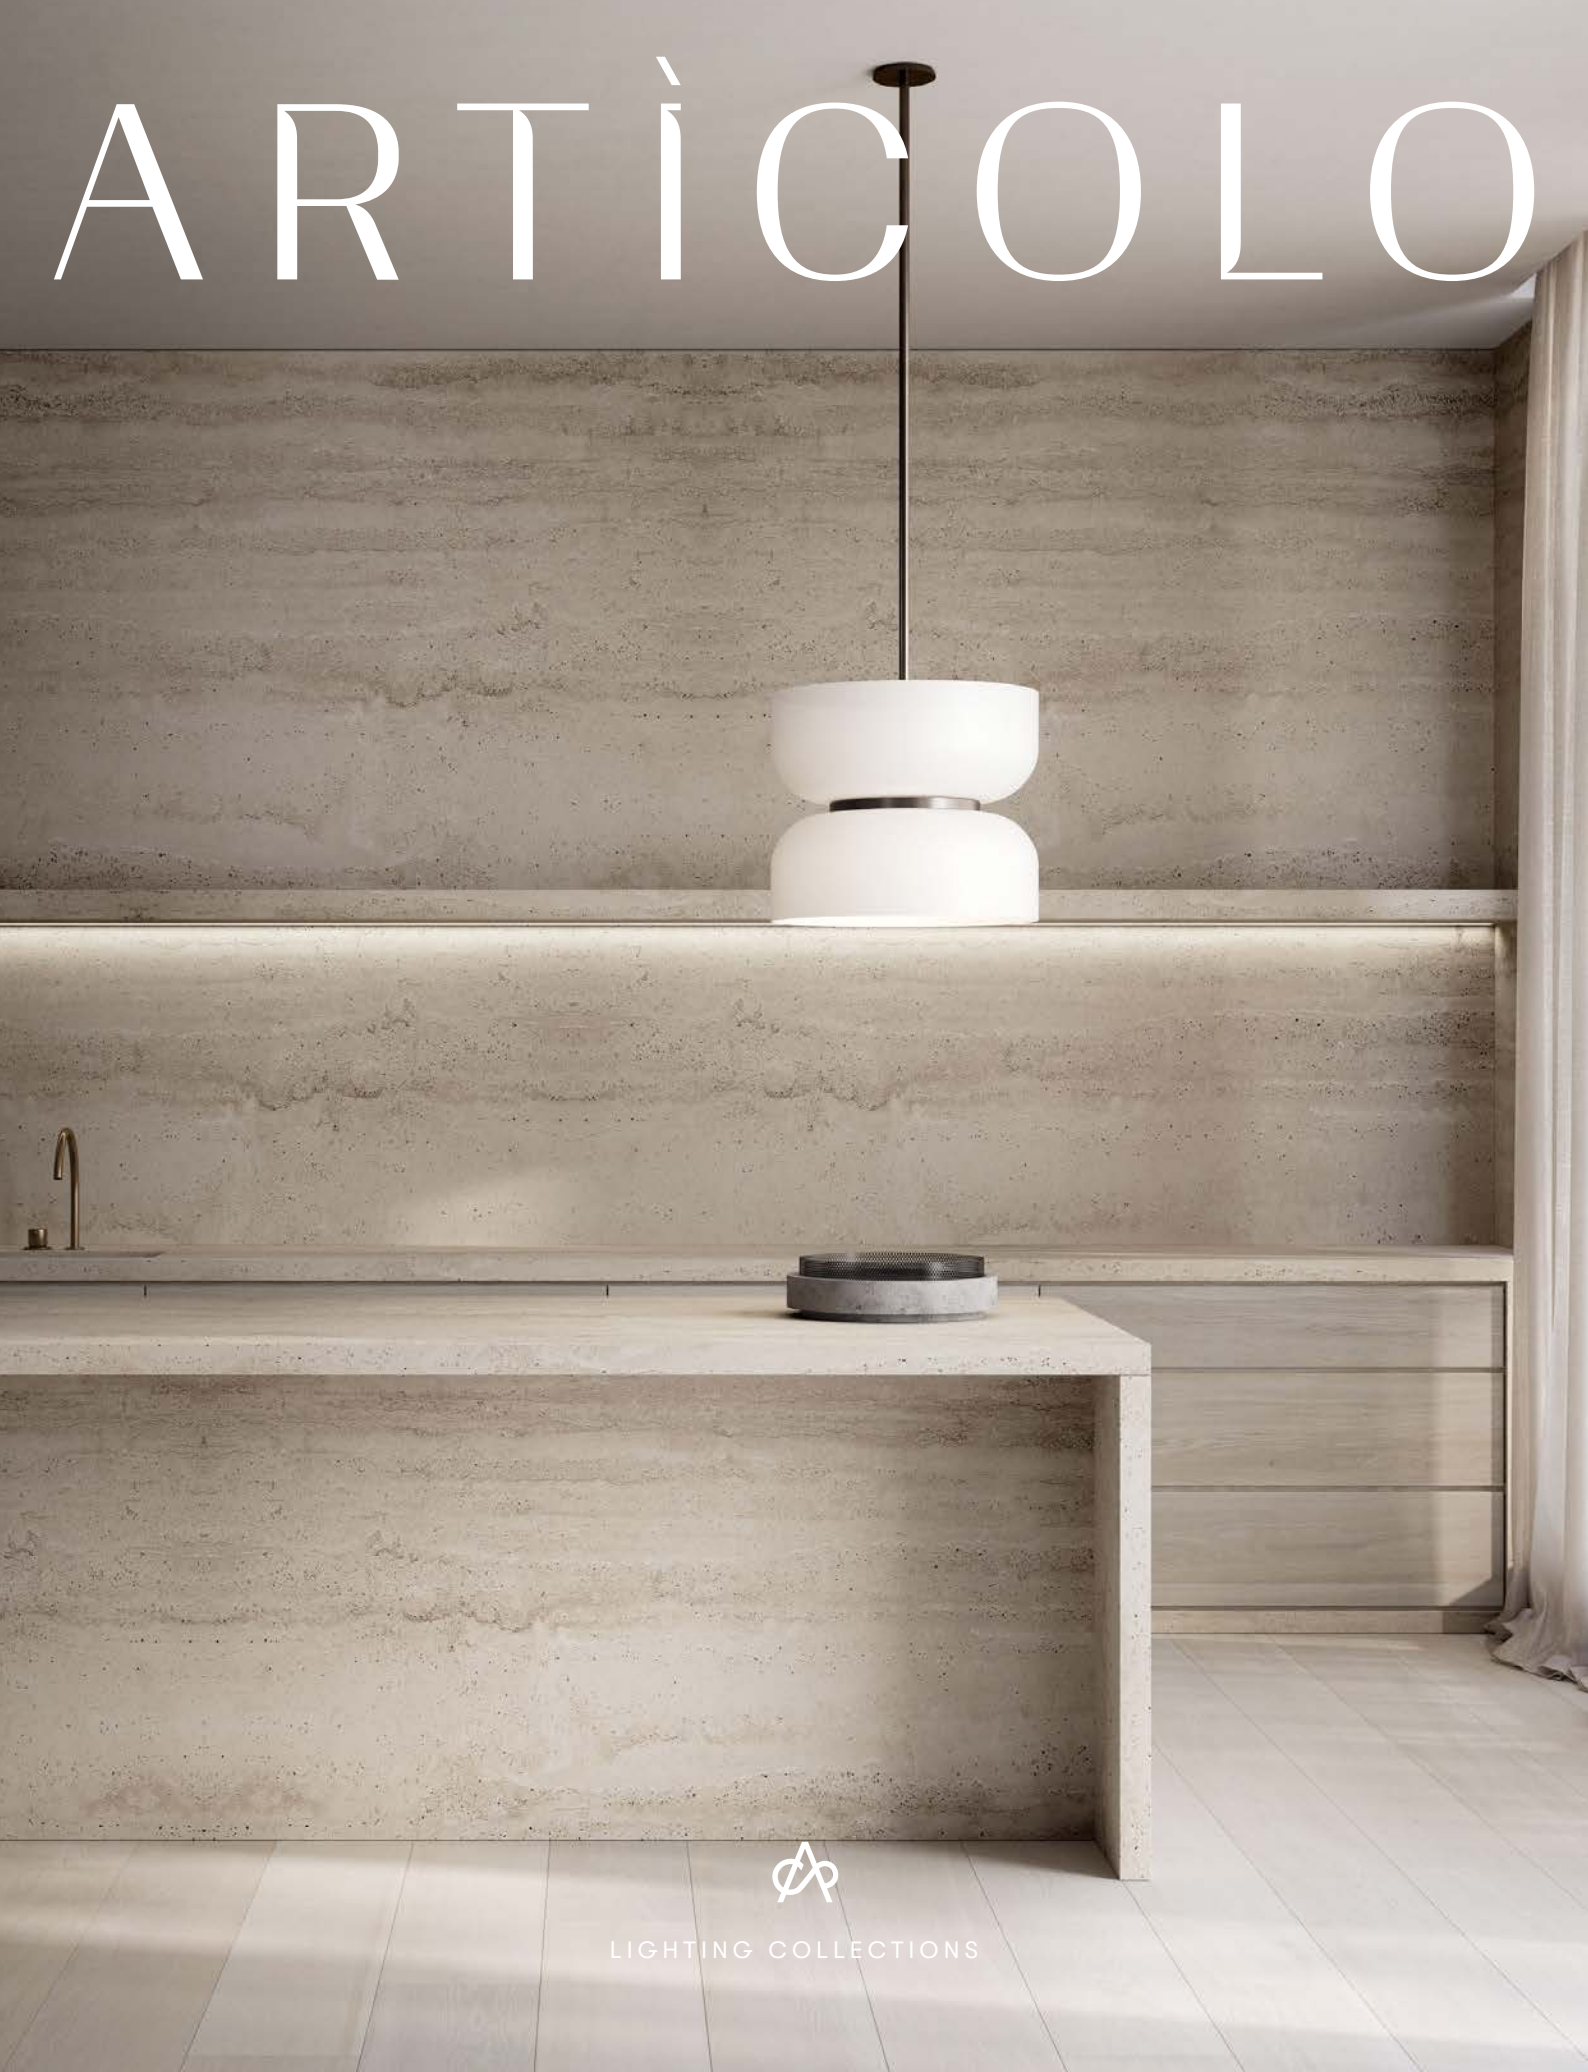

ARTICOLO

LIGHTING COLLECTIONS