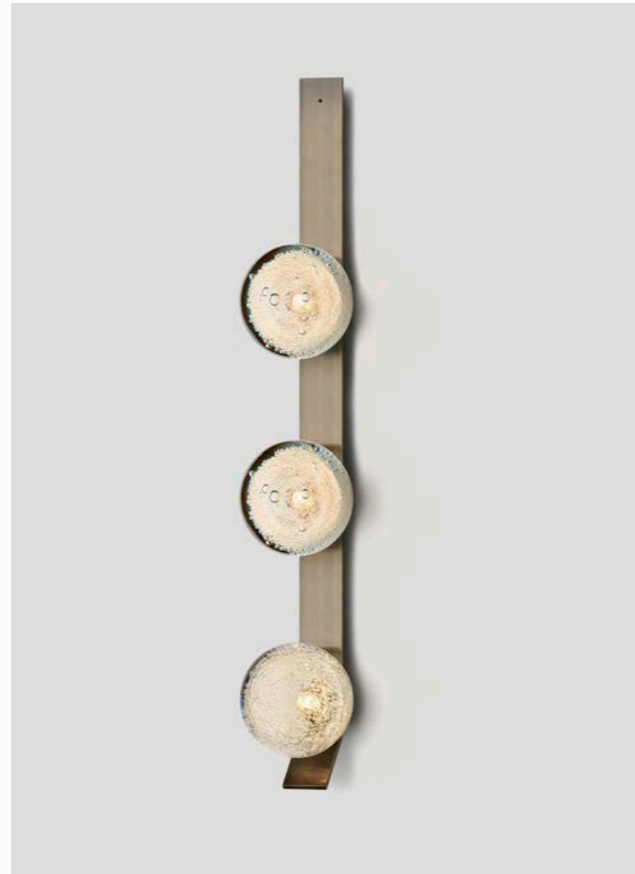

AVAILABLE FINISHES

FITTING

- Brass
- Bronze (pictured)
- Satin Nickel
- Black Electroplate
- White Powder Coat
- Black Powder Coat

SINGLE PENDANT

AVAILABLE FINISHES

FITTING

- Brass (pictured)
- Bronze
- Satin Nickel
- Black Electroplate
- White Powder Coat
- Black Powder Coat