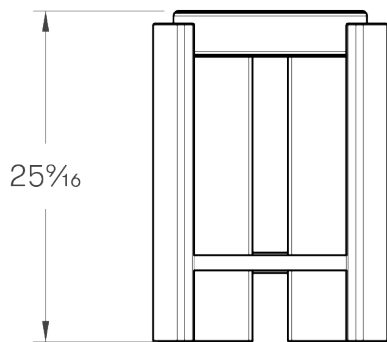

LEAD TIME

12 - 14 weeks

CARE & MAINTENANCE

Refer to Materials & Care Guide on website resources page

CUFF COLLECTION
BAR STOOL

ARTICOLOSTUDIOS.COM

FINISHES

Pecan