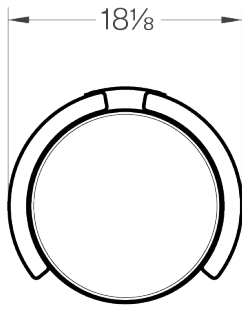

LEAD TIME

12 - 14 weeks

CARE & MAINTENANCE

Refer to Materials & Care Guide on website resources page

CUFF COLLECTION
BAR STOOL

ARTICOLOSTUDIOS.COM

FINISHES

Pecan