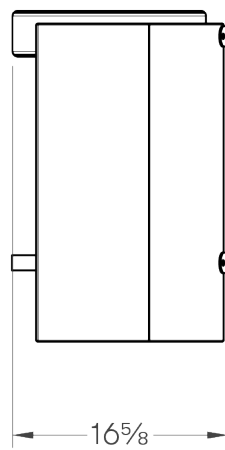

LEAD TIME

12 - 14 weeks

CARE & MAINTENANCE

Refer to Materials & Care Guide on website resources page

CUFF COLLECTION
BAR STOOL

ARTICOLOSTUDIOS.COM

FINISHES

Pecan