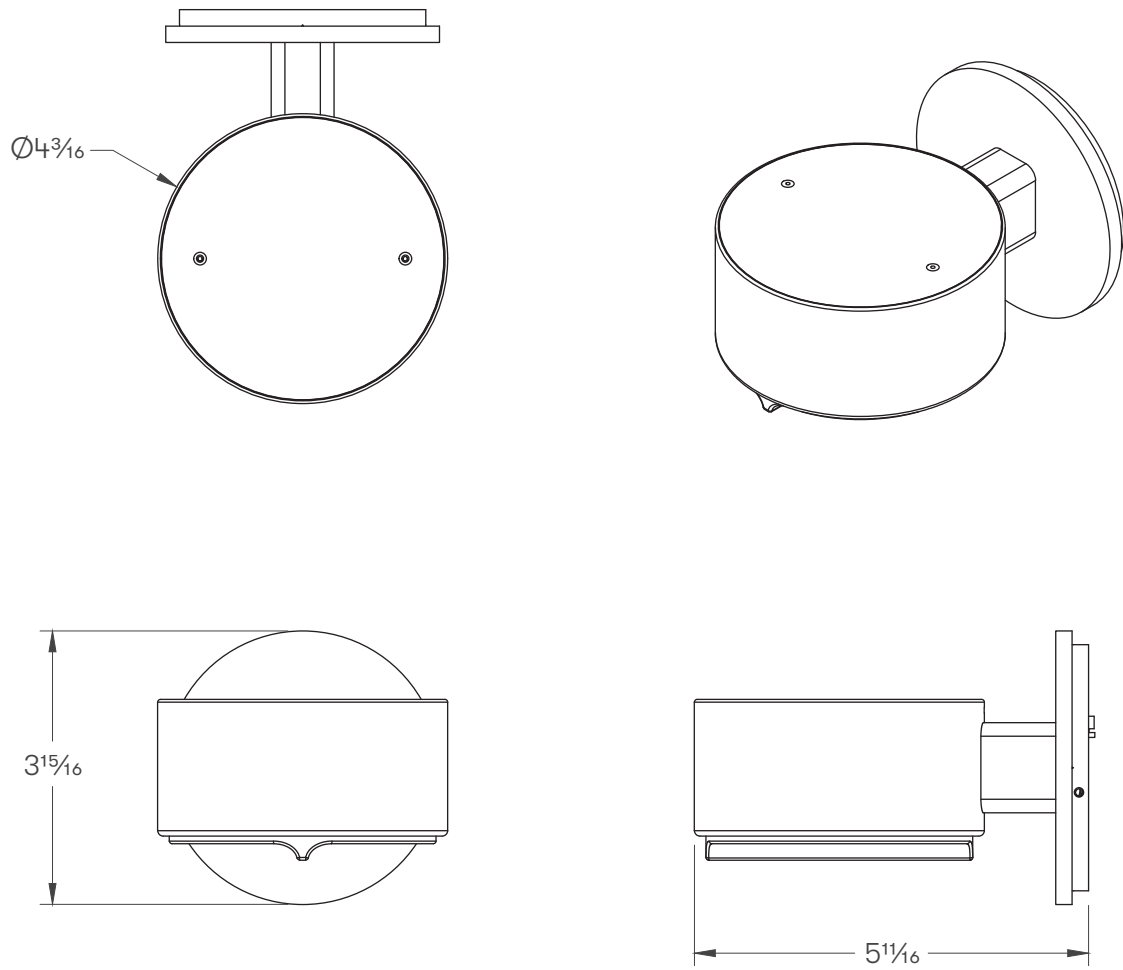

OCCHI COLLECTION
EXTERIOR FIXED WALL SCONCE

OCCHI COLLECTION

EXTERIOR FIXED WALL SCONCE

ARTICOLOSTUDIOS.COM

26V1

ABOUT OCCHI

Occhi offers a bold contrast through its circular and linear forms, evoking a natural curiosity with its presence. Restrained by a cylindrical metal casing, a solid cast glass disc is defined by its raised striking linear strip detail, while its gently tumbled face offers subtly-nuanced light refraction.

METAL FINISHES

Anodised Black

Anodised Bronze

SPECIFICATION SHEET *North America*

LEAD TIME

8 - 10 weeks

LIGHT SOURCE

5.3W LED Board
600 lumens
2700k warm white
90+ CRI
Dimmable

WEIGHT

4.9 lb

INSTALLATION

Supplied with an external driver

IP RATING

IP65

CERTIFICATION

UL