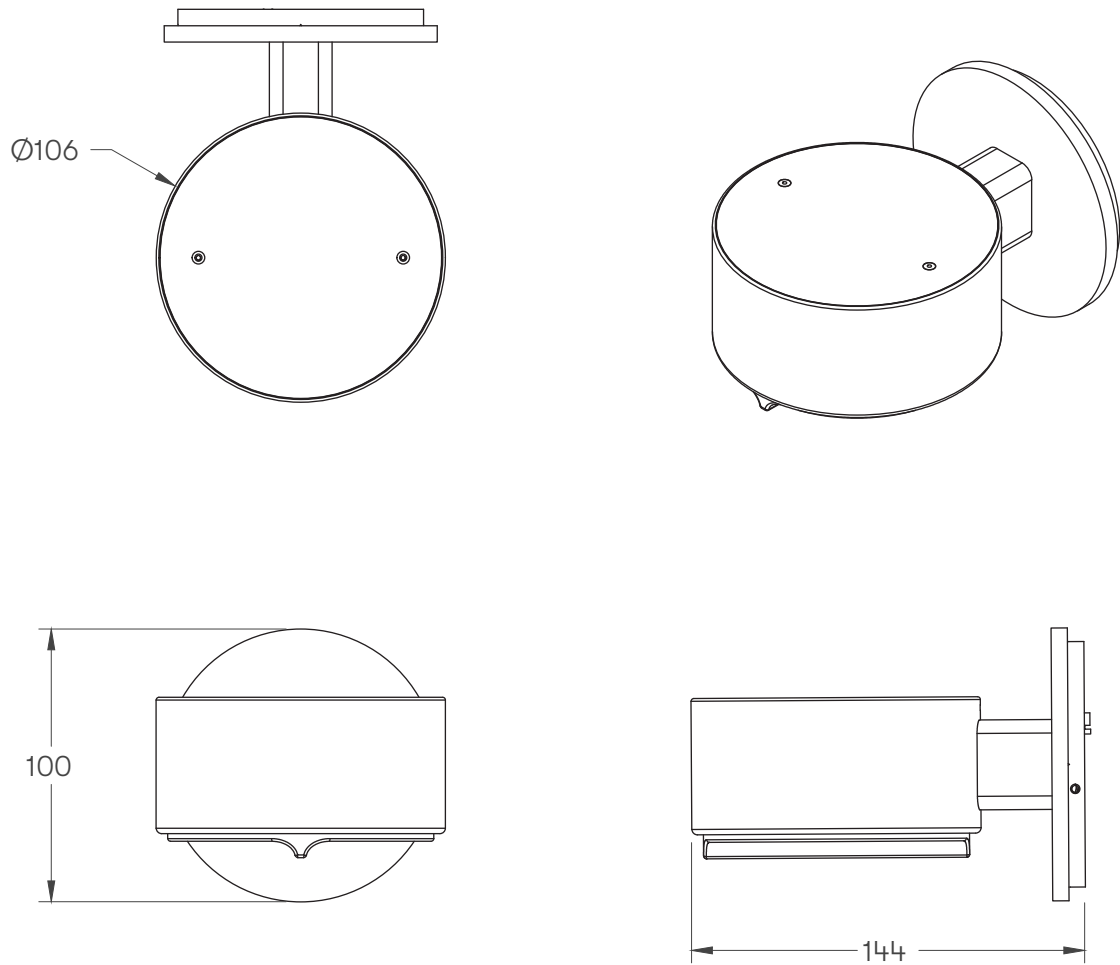

OCCHI COLLECTION
EXTERIOR FIXED WALL SCONCE

OCCHI COLLECTION
EXTERIOR FIXED WALL SCONCE

ARTICOLOSTUDIOS.COM

26V1

ABOUT OCCHI

Occhi offers a bold contrast through its circular and linear forms, evoking a natural curiosity with its presence. Restrained by a cylindrical metal casing, a solid cast glass disc is defined by its raised striking linear strip detail, while its gently tumbled face offers subtly-nuanced light refraction.

METAL FINISHES

Anodised Black

Anodised
Bronze

SPECIFICATION SHEET *Australia / International*

LEAD TIME

6 - 8 weeks

LIGHT SOURCE

5.3W LED Board
600 lumens
2700k warm white
90+ CRI
Dimmable

WEIGHT

2.2 kg

INSTALLATION

Supplied with an external driver

IP RATING

IP65

CERTIFICATION

CE/AU