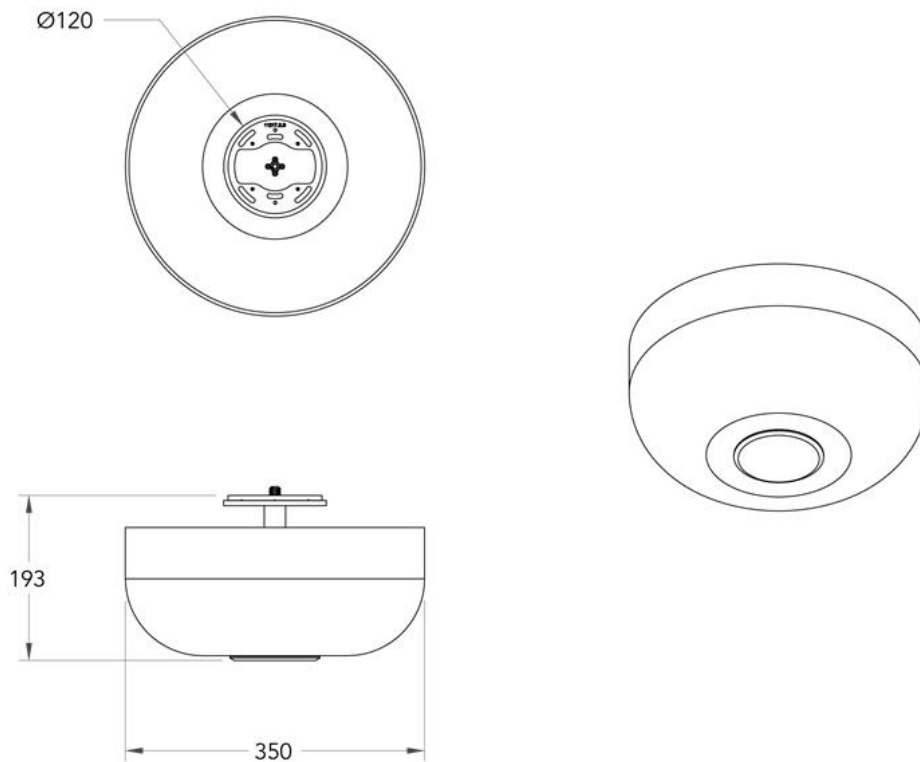

ROLO COLLECTION

DOWNWARD FACING MEDIUM FLUSH MOUNT PENDANT

DOWNWARD FACING MEDIUM FLUSH MOUNT PENDANT

26V2

ABOUT ROLO

Rolo is an elegant extended family of twelve variations on a sculptural form reminiscent of 1980s Milanese design, yet markedly contemporary. A range of finishes effects warm or cool accents as desired.

LEAD TIME

6 - 8 weeks

LIGHT SOURCE

5.4W LED Board
500mA 11.1Vf CC
2700K
700 total lumen output
Dimmable

INSTALLATION

Supplied with an external driver

ROD LENGTH

Rod lengths range between 400mm - 1600mm, in increments of 100mm