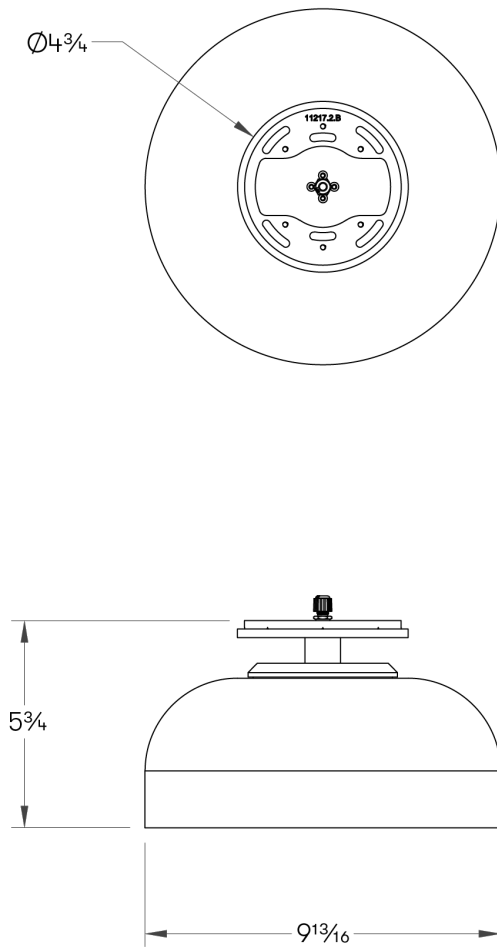

ROLO COLLECTION

DOWNWARD FACING MEDIUM FLUSH MOUNT PENDANT

ROLO COLLECTION

ARTICOLOSTUDIOS.COM

DOWNWARD FACING MEDIUM FLUSH MOUNT PENDANT

26V2

ABOUT ROLO

Rolo is an elegant extended family of twelve variations on a sculptural form reminiscent of 1980s Milanese design, yet markedly contemporary. A range of finishes effects warm or cool accents as desired.

LEAD TIME

8 - 10 weeks

LIGHT SOURCE

5.4W LED Board
500mA 11.1Vf CC
2700K
700 total lumen output
Dimmable

INSTALLATION

Supplied with an external driver and mounting plate to fit 4.0 square Jbox

ROD LENGTH

Rod lengths range from 15.75" (400mm) - 63" (1600mm), in increments of 3.94" (100mm)