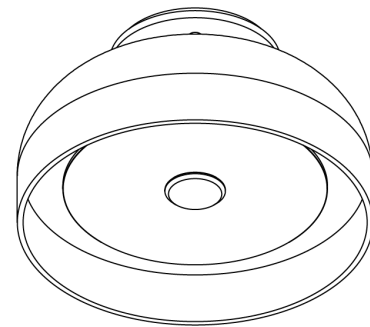

ROLO COLLECTION

DOWNWARD FACING MEDIUM FLUSH MOUNT PENDANT

ROLO COLLECTION

ARTICOLOSTUDIOS.COM

DOWNWARD FACING MEDIUM FLUSH MOUNT PENDANT

26V2

ABOUT ROLO

Rolo is an elegant extended family of twelve variations on a sculptural form reminiscent of 1980s Milanese design, yet markedly contemporary. A range of finishes effects warm or cool accents as desired.

LEAD TIME

8 - 10 weeks

LIGHT SOURCE

5.4W LED Board
500mA 11.1Vf CC
2700K
700 total lumen output
Dimmable

INSTALLATION

Supplied with an external driver and mounting plate to fit 4.0 square Jbox

ROD LENGTH

Rod lengths range from 15.75" (400mm) - 63" (1600mm), in increments of 3.94" (100mm)