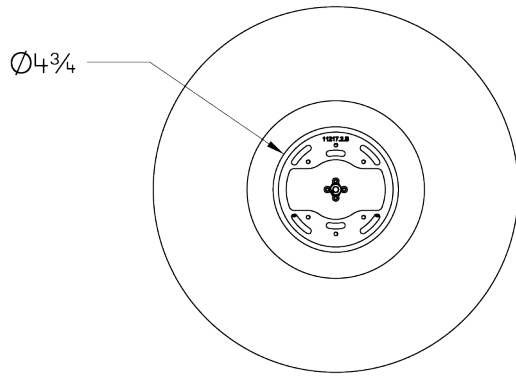

ROLO COLLECTION

DOWNWARD FACING LARGE FLUSH MOUNT PENDANT

ROLO COLLECTION

ARTICOLOSTUDIOS.COM

DOWNWARD FACING LARGE FLUSH MOUNT PENDANT

26V1

ABOUT ROLO

Rolo is an elegant extended family of twelve variations on a sculptural form reminiscent of 1980s Milanese design, yet markedly contemporary. A range of finishes effects warm or cool accents as desired.

LEAD TIME

8 - 10 weeks

LIGHT SOURCE

5.4W LED Board
500mA 11.1Vf CC
2700K
700 total lumen output
Dimmable

INSTALLATION

Supplied with external driver

WEIGHT

13 lb