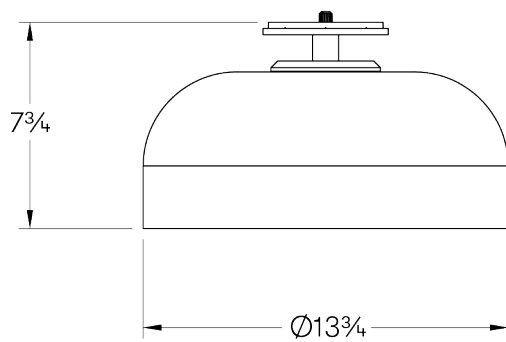

ROLO COLLECTION

ARTICOLOSTUDIOS.COM

DOWNWARD FACING LARGE FLUSH MOUNT PENDANT

26V1

ABOUT ROLO

Rolo is an elegant extended family of twelve variations on a sculptural form reminiscent of 1980s Milanese design, yet markedly contemporary. A range of finishes effects warm or cool accents as desired.

LEAD TIME

8 - 10 weeks

LIGHT SOURCE

5.4W LED Board
500mA 11.1Vf CC
2700K
700 total lumen output
Dimmable

INSTALLATION

Supplied with external driver

WEIGHT

13 lb

FITTING FINISHES

Brass
Satin Nickel
Black Electroplate
Bronze*

* As Bronze is a hand applied finish the depth of colour will vary

SHADE COLOURS

Snow

FITTING OPTION

Glass Reflector

CERTIFICATION

UL

WARRANTY

3 years