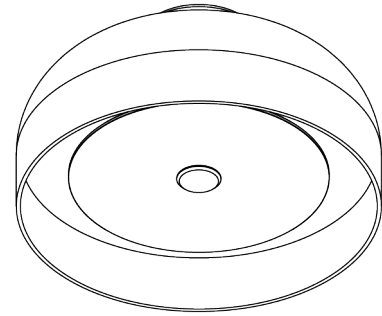

ROLO COLLECTION

DOWNWARD FACING LARGE FLUSH MOUNT PENDANT

ROLO COLLECTION

ARTICOLOSTUDIOS.COM

DOWNWARD FACING LARGE FLUSH MOUNT PENDANT

26V1

ABOUT ROLO

Rolo is an elegant extended family of twelve variations on a sculptural form reminiscent of 1980s Milanese design, yet markedly contemporary. A range of finishes effects warm or cool accents as desired.

LEAD TIME

8 - 10 weeks

LIGHT SOURCE

5.4W LED Board
500mA 11.1Vf CC
2700K
700 total lumen output
Dimmable

INSTALLATION

Supplied with external driver

WEIGHT

13 lb