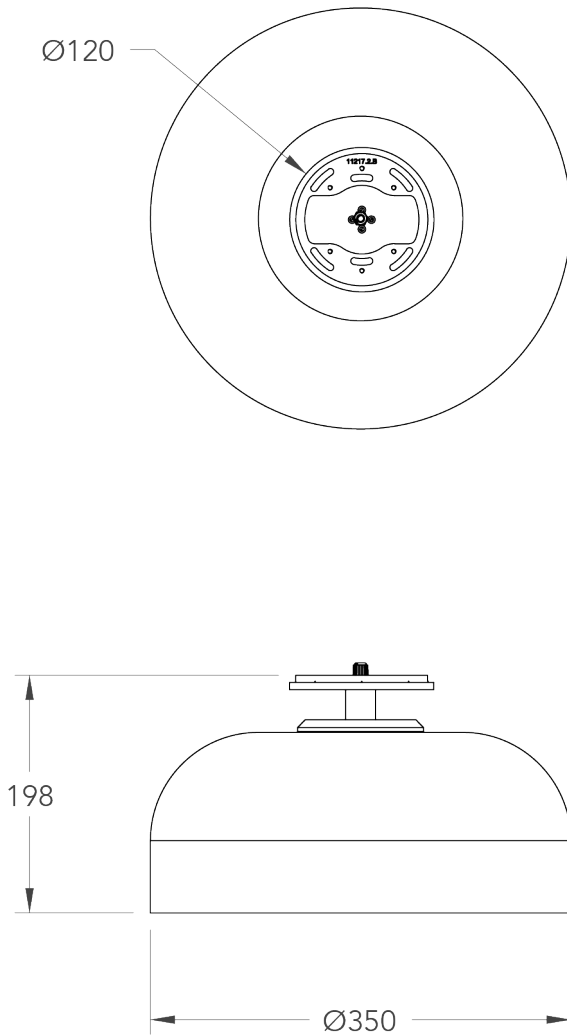

ROLO COLLECTION

DOWNWARD FACING LARGE FLUSH MOUNT PENDANT

## DOWNWARD FACING LARGE FLUSH MOUNT PENDANT

26V1