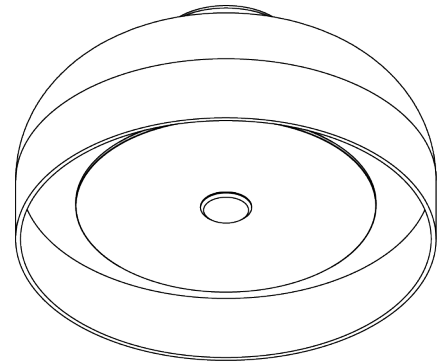

ROLO COLLECTION

DOWNWARD FACING LARGE FLUSH MOUNT PENDANT

## DOWNWARD FACING LARGE FLUSH MOUNT PENDANT

26V1