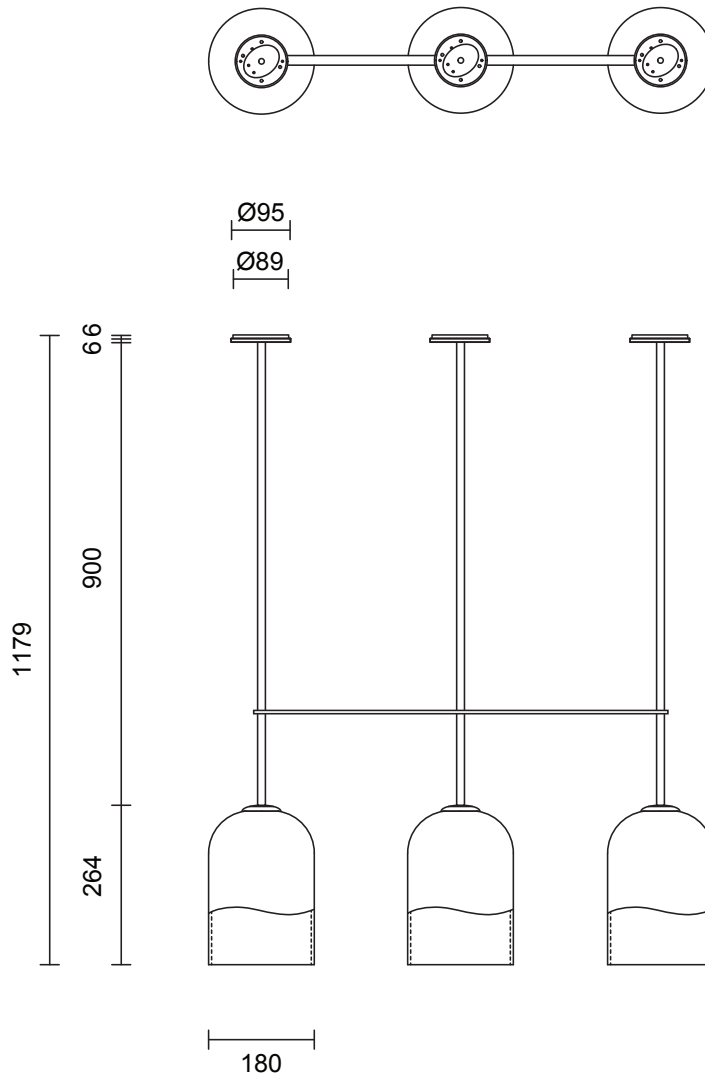

MONI COLLECTION
TRIPLE PENDANT

MONI COLLECTION

TRIPLE PENDANT

ARTICOLOSTUDIOS.COM

24V3

ABOUT MONI

Moni is defined by its fluid form created using a handcrafted artisanal technique refined over generations.

LEAD TIME

6 - 8 weeks

LIGHT SOURCE

3 x 240V E14 Fancy Round 4W LED
2700k warm white
1200 total lumens output
Dimmable
Lamps included

ROD LENGTH

Rod lengths range between
400mm - 1600mm, in increments
of 100mm.

CUSTOMISATION

Variations to spacing bar can be
specified at time of order placement.

WEIGHT

13kg

CERTIFICATION

CE/AU

WARRANTY

3 years

FITTING FINISHES