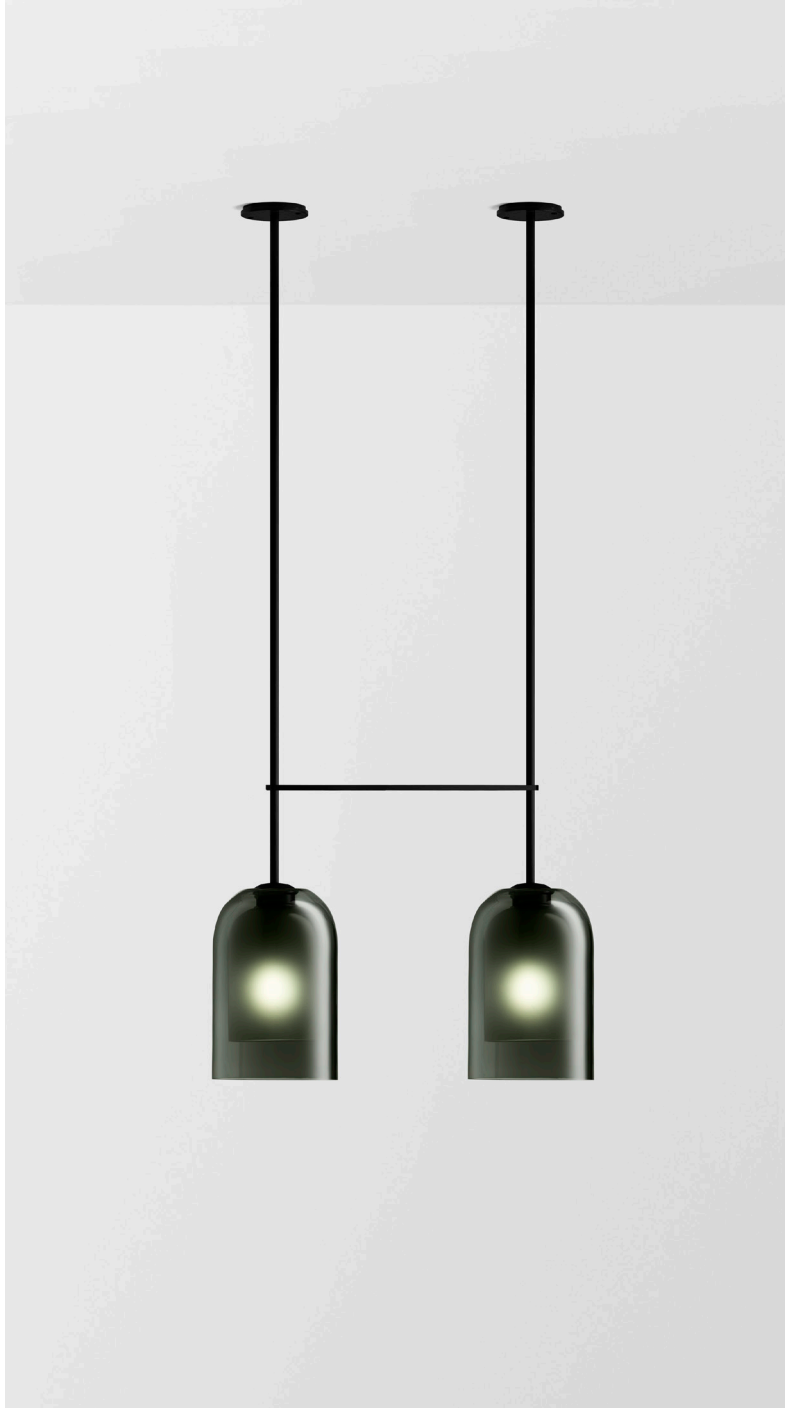

LUMI COLLECTION
LARGE DOUBLE PENDANT

LUMI COLLECTION
LARGE DOUBLE PENDANT

ARTICOLOSTUDIOS.COM

26V1

ABOUT LUMI

Cocooned in perfect symmetry, Lumi reimagines a traditional coachman's light to reflect a timeless and refined simplicity of form.

METAL FINISHES

SPECIFICATION SHEET *North America*

LEAD TIME

8 - 10 weeks

LIGHT SOURCE

Per Fixture
100-120V
4W E12 G45 LED Bulb
400 lumens
2700k warm white
90+ CRI
Dimmable lamp included

WEIGHT

20 lb