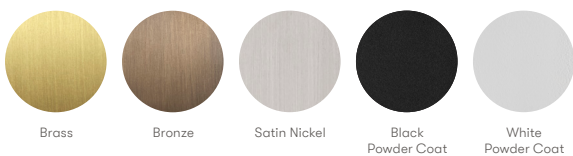

METAL FINISHES

SPECIFICATION SHEET *North America*

LEAD TIME

8 - 10 weeks

LIGHT SOURCE

Per Fixture
100-120V
4W E12 G45 LED Bulb
400 lumens
2700k warm white
90+ CRI
Dimmable lamp included

WEIGHT

20 lb

OUTER SHADE COLOURS

Clear
Smoke
Grey
Drunken Emerald

INNER SHADE COLOURS

White
Smoke
Grey
Frosted Smoke
Frosted Grey
Drunken Emerald