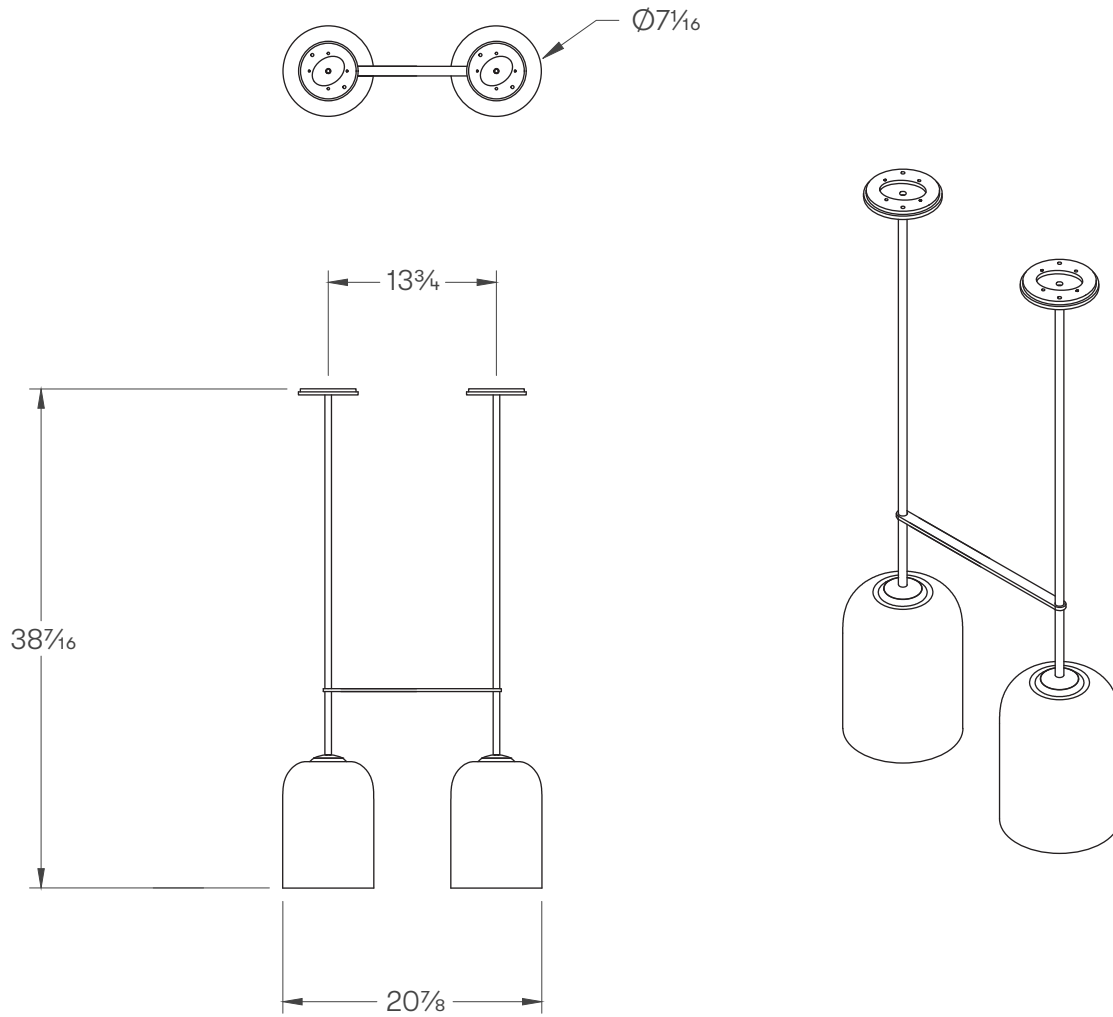

LUMI COLLECTION
LARGE DOUBLE PENDANT

LUMI COLLECTION
LARGE DOUBLE PENDANT

ARTICOLOSTUDIOS.COM

26V1

ABOUT LUMI

Cocooned in perfect symmetry, Lumi reimagines a traditional coachman's light to reflect a timeless and refined simplicity of form.

METAL FINISHES

SPECIFICATION SHEET *North America*

LEAD TIME

8 - 10 weeks

LIGHT SOURCE

Per Fixture
100-120V
4W E12 G45 LED Bulb
400 lumens
2700k warm white
90+ CRI
Dimmable lamp included

WEIGHT

20 lb