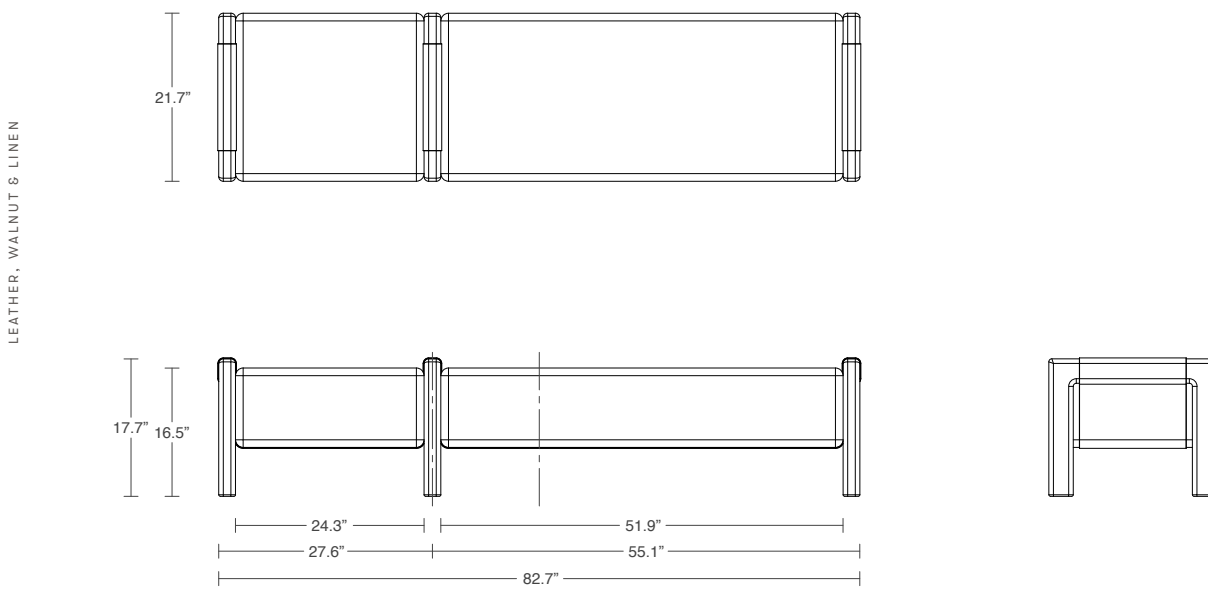

SADDLE COLLECTION
FURNITURE

ARTICOLOSTUDIOS.COM

ARMCHAIR

OTTOMAN

BENCH

FINISHES