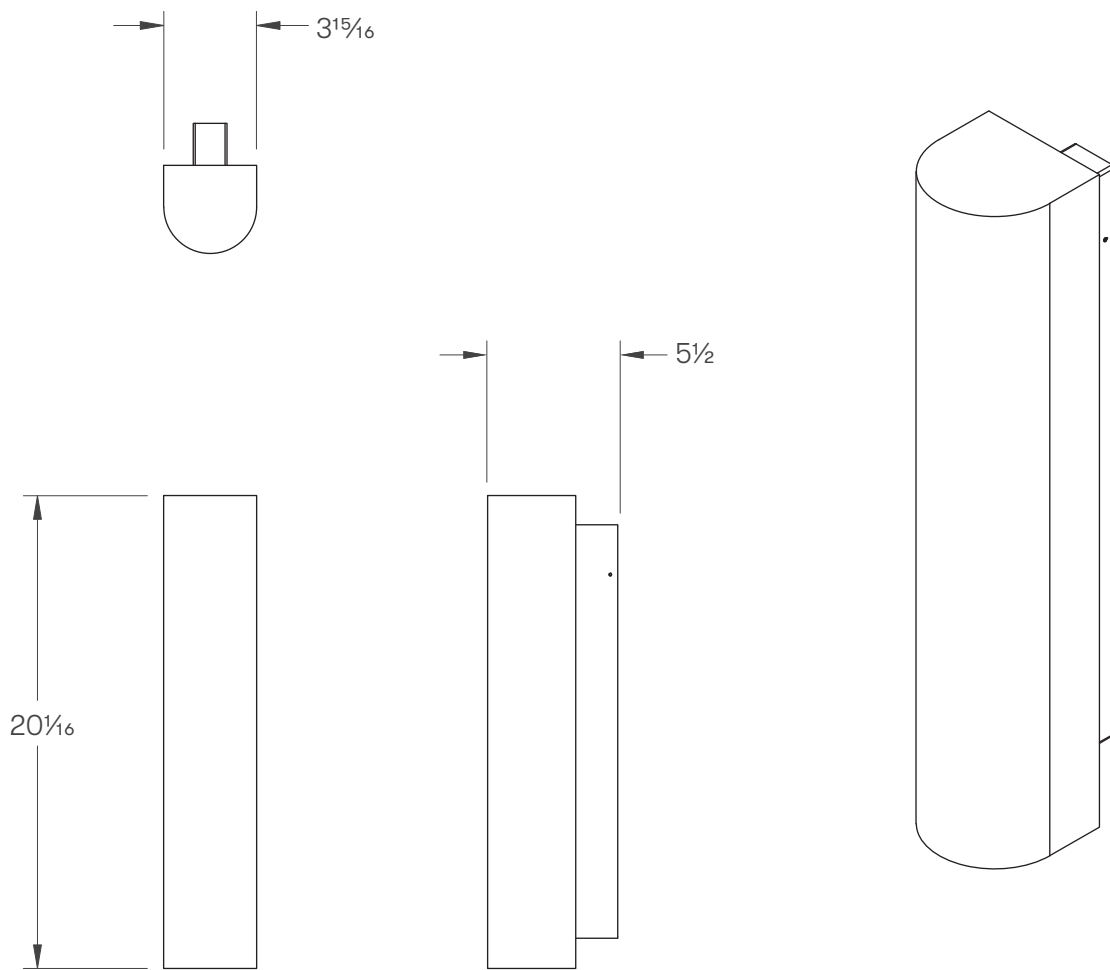

12:40 COLLECTION

ARTICOLOSTUDIOS.COM

EXTERIOR BACKWARD FACING WALL SCONCE

26V1

ABOUT 12:40

12:40 is a harmonious fusion of architectural design and lighting innovation, a symbol of refined architectural elegance.

METAL FINISHES

Brass

Bronze

Electroplate
Black

SPECIFICATION SHEET *North America*

LEAD TIME

8 - 10 weeks

LIGHT SOURCE

26.6W LED Board
3000 lumens
2700k warm white
90+ CRI
Dimmable

Optional Tuneable White
1800-4000K candle warm - cool white

*Light source option to be specified
upon order placement

WEIGHT

19 lb

INSTALLATION

Supplied with an external driver

IP RATING

IP65

CERTIFICATION

UL

WARRANTY

3 years

FITTING FINISHES

Brass
Bronze*
Black Electroplate
* As Bronze is a hand applied finish
the depth of colour will vary

SHADE COLOURS

Travertine