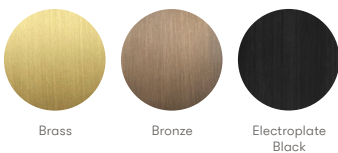

### METAL FINISHES

Brass

Bronze

Electroplate  
Black

SPECIFICATION SHEET *North America*

### SHADE COLOURS

Travertine