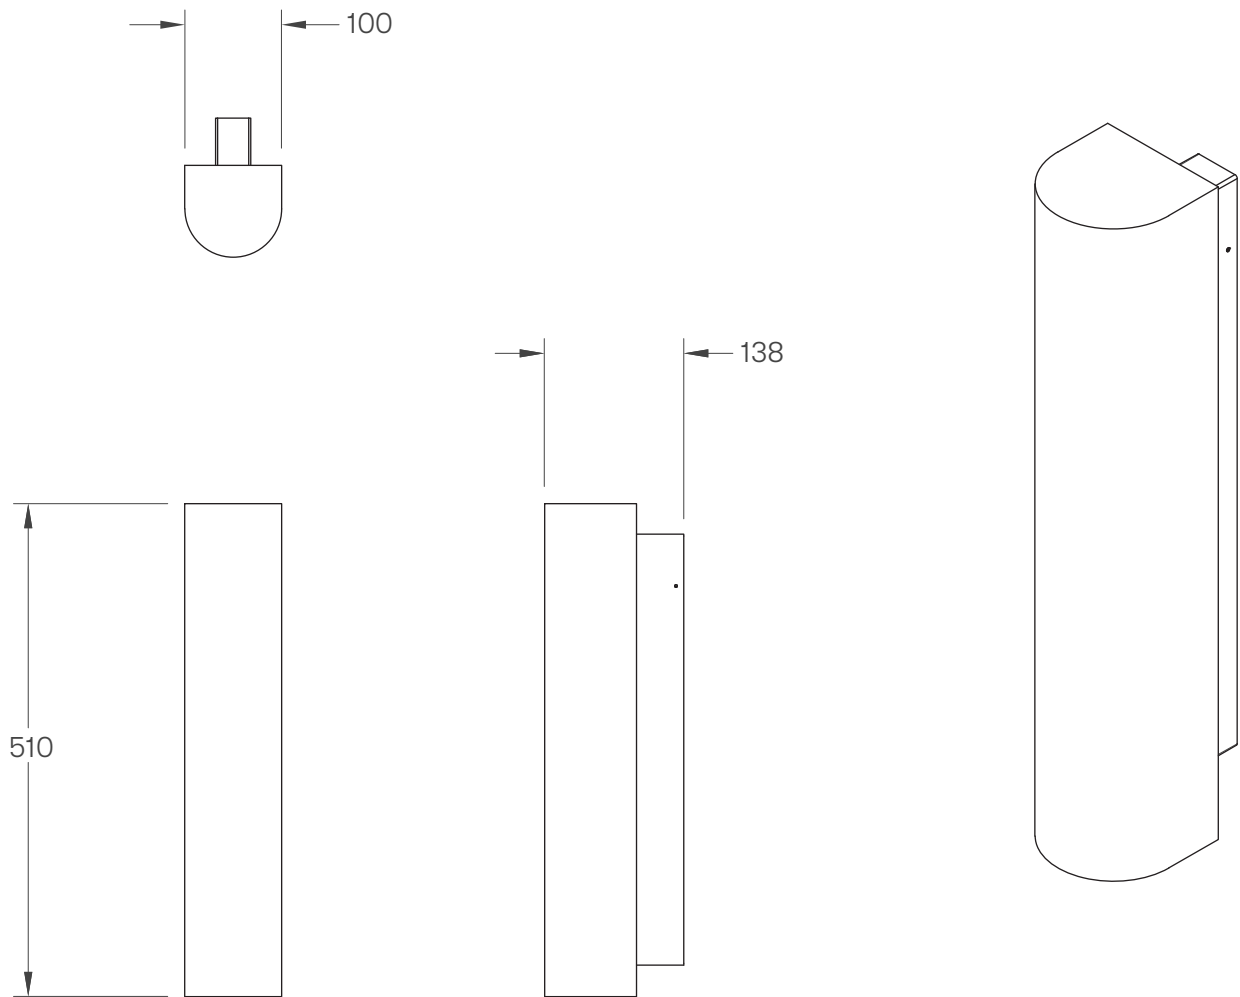

12:40 COLLECTION

EXTERIOR BACKWARD FACING WALL SCONCE

12:40 COLLECTION

ARTICOLOSTUDIOS.COM

EXTERIOR BACKWARD FACING WALL SCONCE

26V1

ABOUT 12:40

12:40 is a harmonious fusion of architectural design and lighting innovation, a symbol of refined architectural elegance.

METAL FINISHES

Brass

Bronze

Electroplate
Black

SPECIFICATION SHEET *Australia / International*

LEAD TIME

6 - 8 weeks

LIGHT SOURCE

26.6W LED Board
3000 lumens
2700k warm white
90+ CRI
Dimmable

Optional Tuneable White
1800-4000K candle warm - cool white

*Light source option to be specified
upon order placement

WEIGHT

8.5 kg

INSTALLATION