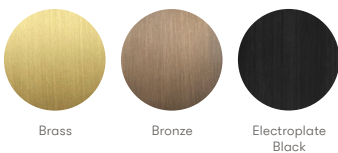

12:40 COLLECTION

EXTERIOR BACKWARD FACING WALL SCONCE

12:40 COLLECTION

ARTICOLOSTUDIOS.COM

EXTERIOR BACKWARD FACING WALL SCONCE

26V1

ABOUT 12:40

12:40 is a harmonious fusion of architectural design and lighting innovation, a symbol of refined architectural elegance.

METAL FINISHES

Brass

Bronze

Electroplate
Black

SPECIFICATION SHEET *Australia / International*

LEAD TIME

6 - 8 weeks

LIGHT SOURCE

Brass
Bronze*
Black Electroplate
* As Bronze is a hand applied finish
the depth of colour will vary

SHADE COLOURS

Travertine