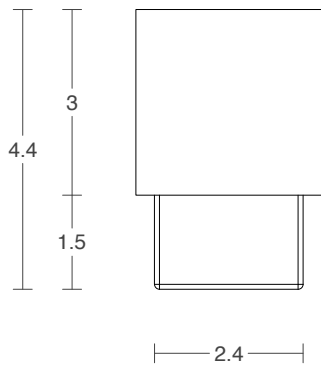

CUBO COLLECTION

SINGLE WALL SCONCE

ARTICOLOSTUDIOS.COM

25V1

ABOUT CUBO

The Cubo collection is an exploration in contrasts—juxtaposing precision, machined materials with the soulful poeticism of the handcrafted, solidity with transparency, strong geometry, with textural chromatic refractions.

LEAD TIME

6 - 8 weeks

LIGHT SOURCE

4.2W LED board 350mA 11.5Vf,
CC 2700K warm white
400 lumens
Dimmable

INSTALLATION

Supplied with external driver

WEIGHT

4.41 lb

FITTING FINISHES

Brass
Bronze*

* As Bronze is a hand applied finish the depth of colour will vary

AVAILABLE SHADE COMBINATIONS

Brass with Ice Shade
Brass with Guava Shade
Brass with Mint Shade
Bronze with Ice Shade
Bronze with Guava Shade
Bronze with Smoke Shade
Bronze with Honey Shade

CERTIFICATION STANDARD

UL

WARRANTY

3 years