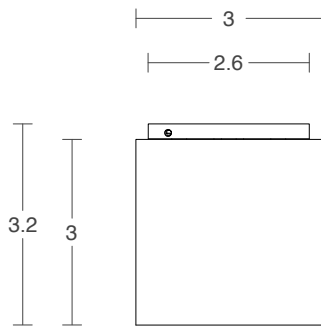

CUBO COLLECTION
SINGLE WALL SCONCE

CUBO COLLECTION

SINGLE WALL SCONCE

ARTICOLOSTUDIOS.COM

25V1

ABOUT CUBO

The Cubo collection is an exploration in contrasts—juxtaposing precision, machined materials with the soulful poeticism of the handcrafted, solidity with transparency, strong geometry, with textural chromatic refractions.