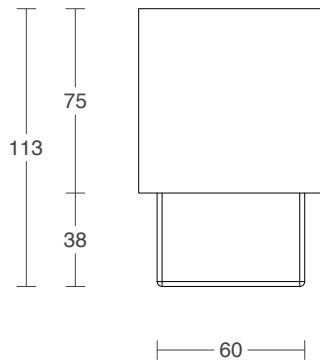

CUBO COLLECTION

SINGLE WALL SCONCE

ARTICOLOSTUDIOS.COM

25V1

ABOUT CUBO

The Cubo collection is an exploration in contrasts—juxtaposing precision, machined materials with the soulful poeticism of the handcrafted, solidity with transparency, strong geometry, with textural chromatic refractions.

LEAD TIME

6 - 8 weeks

LIGHT SOURCE

4.2W LED board 350mA 11.5Vf,
CC 2700K warm white
400 lumens
Dimmable

INSTALLATION

Supplied with external driver

WEIGHT

2kg

FITTING FINISHES

Brass
Bronze*

* As Bronze is a hand applied finish the depth of colour will vary

AVAILABLE SHADE COMBINATIONS

Brass with Ice Shade
Brass with Guava Shade
Brass with Mint Shade
Bronze with Ice Shade
Bronze with Guava Shade
Bronze with Smoke Shade
Bronze with Honey Shade

CERTIFICATION

CE/AU

WARRANTY

3 years