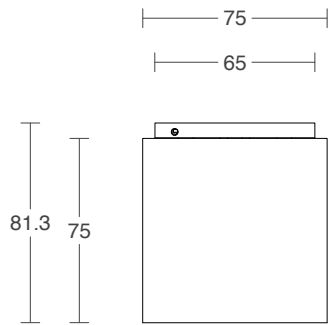

CUBO COLLECTION

SINGLE WALL SCONCE

ARTICOLOSTUDIOS.COM

25V1

ABOUT CUBO

The Cubo collection is an exploration in contrasts—juxtaposing precision, machined materials with the soulful poeticism of the handcrafted, solidity with transparency, strong geometry, with textural chromatic refractions.

LEAD TIME

6 - 8 weeks

LIGHT SOURCE

4.2W LED board 350mA 11.5Vf,
CC 2700K warm white
400 lumens
Dimmable

INSTALLATION

Supplied with external driver

WEIGHT

2kg

FITTING FINISHES

Brass
Bronze*

* As Bronze is a hand applied finish the depth of colour will vary

AVAILABLE SHADE COMBINATIONS

Brass with Ice Shade
Brass with Guava Shade
Brass with Mint Shade
Bronze with Ice Shade
Bronze with Guava Shade
Bronze with Smoke Shade
Bronze with Honey Shade

CERTIFICATION

CE/AU

WARRANTY

3 years