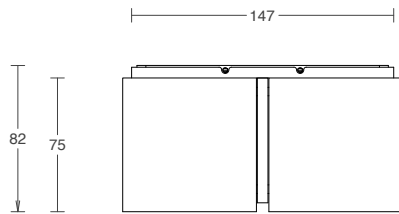

CUBO COLLECTION

DOUBLE WALL SCONCE

ARTICOLOSTUDIOS.COM

25V1

ABOUT CUBO

The Cubo collection is an exploration in contrasts—juxtaposing precision, machined materials with the soulful poeticism of the handcrafted, solidity with transparency, strong geometry, with textural chromatic refractions.

LEAD TIME

6 - 8 weeks

LIGHT SOURCE

2 x 4.2W LED board 350mA 11.5Vf,
CC 2700K warm white
400 lumens
Dimmable

INSTALLATION

Supplied with external driver

WEIGHT

4.25kg

FITTING FINISHES

Brass
Bronze*

* As Bronze is a hand applied finish the depth of colour will vary

AVAILABLE SHADE COMBINATIONS

Brass with Ice Shade
Brass with Guava Shade
Brass with Mint Shade
Bronze with Ice Shade
Bronze with Guava Shade
Bronze with Smoke Shade
Bronze with Honey Shade

CERTIFICATION

CE/AU

WARRANTY

3 years