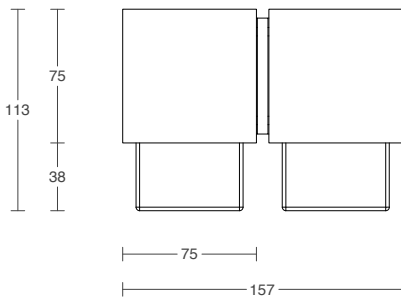

CUBO COLLECTION

DOUBLE WALL SCONCE

ARTICOLOSTUDIOS.COM

25V1

ABOUT CUBO

The Cubo collection is an exploration in contrasts—juxtaposing precision, machined materials with the soulful poeticism of the handcrafted, solidity with transparency, strong geometry, with textural chromatic refractions.

LEAD TIME

6 - 8 weeks

LIGHT SOURCE

2 x 4.2W LED board 350mA 11.5Vf,
CC 2700K warm white
400 lumens
Dimmable

INSTALLATION

Supplied with external driver

WEIGHT

4.25kg

FITTING FINISHES

Brass
Bronze*

* As Bronze is a hand applied finish the depth of colour will vary

AVAILABLE SHADE COMBINATIONS

Brass with Ice Shade
Brass with Guava Shade
Brass with Mint Shade
Bronze with Ice Shade
Bronze with Guava Shade
Bronze with Smoke Shade
Bronze with Honey Shade

CERTIFICATION

CE/AU

WARRANTY

3 years