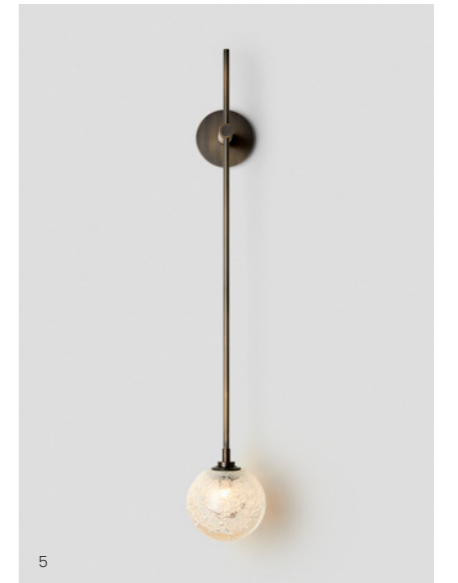

BRONZE

1. Indi Triple Extra Large Pendant; 2. Fizi Wall Sconce on Kick
3. Fini Wall Sconce; 4. Domi Wall Sconce; 5. Fizi Stilts Wall Sconce
Opposite: Cubo Swing Pendant