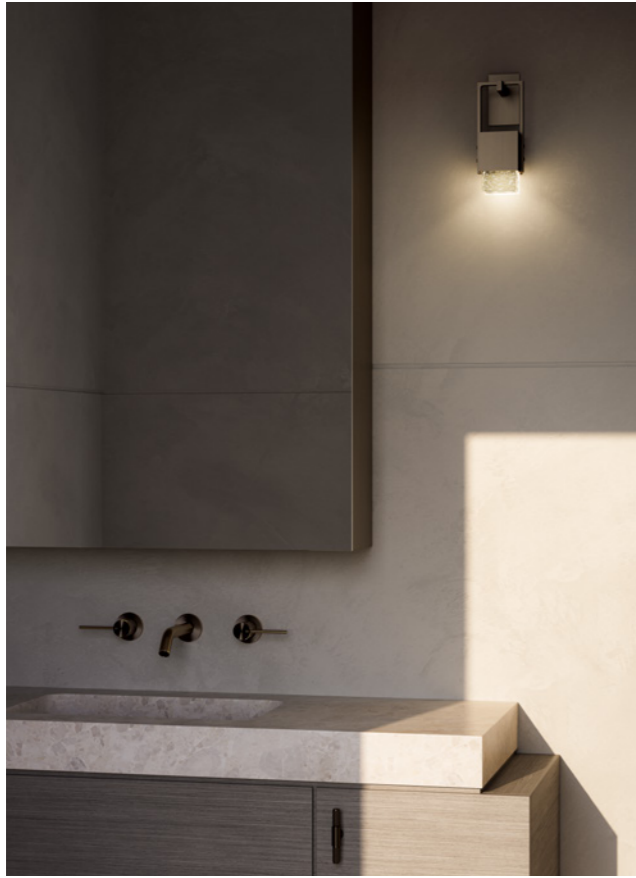

INTERIOR LIGHTING

Articolo Studios lighting collection has been honed to reveal a simplicity of form, with a timeless modernity. The collections traverse function and sculpture to cast a beautiful choreography of light on any interior environment.

Favouring a palette of natural and machined materials of the highest quality, each light is imprinted with the soulful poeticism and unique imprint of the craftperson's hand.

To view the full Interior Lighting Collection, please visit [articolostudios.com](https://www.articolostudios.com).