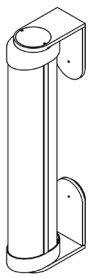

### SHADE COLOURS

Clear

**SWIVEL COLLECTION**  
**SINGLE WALL SCONCE**

**SMALL**

**LIGHT SOURCE**

1 x 18W LED Board 24V  
 2700K warm white 1800 lumens  
 Dimmable

**INSTALLATION**

Supplied with external driver and mounting plate to fit 4.0 square Jbox

**WEIGHT**

18.8lb

6.9

22

3.2

6

5.9

5.9

**MEDIUM**

**LIGHT SOURCE**

1 x 26W LED Board 24V  
 2700K warm white 2600 lumens  
 Dimmable

**INSTALLATION**

Supplied with external driver and mounting plate to fit 4.0 square Jbox

**WEIGHT**

20.95lb

6.9