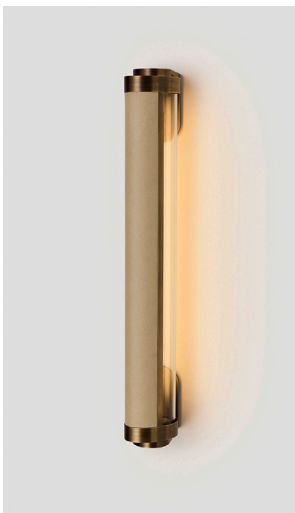

MEDIUM

LIGHT SOURCE

1 x 26W LED Board 24V
2700K warm white 2600 lumens
Dimmable

INSTALLATION

Supplied with external driver and mounting plate to fit 4.0 square Jbox

WEIGHT

20.95lb

6.9

32

3.2

6

5.9

5.9