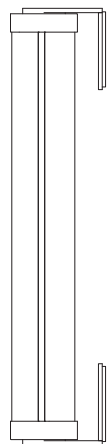

FITTING FINISHES

Brass
Bronze*

* As Bronze is a hand applied finish the depth of colour will vary

INLAY

Brass Mesh
Silver Mesh
Cafe Havana Leather
Cascade Leather
Venetian Linen Leather
Driftwood Leather
Storm Leather

82

149.2

149.2

LIGHT SOURCE

1 x 18W LED Board 24V
2700K warm white 1800 lumens
Dimmable

INSTALLATION

Supplied with external driver

WEIGHT

8.5kg

MEDIUM

174.2

801

82

149.2

149.2

LIGHT SOURCE

1 x 26W LED Board 24V
2700K warm white 2600 lumens
Dimmable

INSTALLATION

Supplied with external driver

WEIGHT

9.5kg