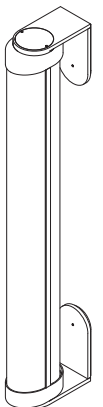

82

149.2

149.2

LIGHT SOURCE

1 x 18W LED Board 24V
2700K warm white 1800 lumens
Dimmable

INSTALLATION

Supplied with external driver

WEIGHT

8.5kg

MEDIUM

174.2

801

82

149.2

149.2

LIGHT SOURCE

1 x 26W LED Board 24V
2700K warm white 2600 lumens
Dimmable

INSTALLATION

Supplied with external driver

WEIGHT

9.5kg