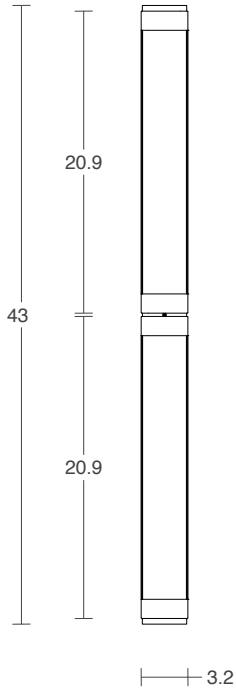

SWIVEL COLLECTION
DOUBLE WALL SCONCE

ARTICOLOSTUDIOS.COM

SWIVEL COLLECTION

DOUBLE WALL SCONCE

MEDIUM & MEDIUM

25V2

ABOUT SWIVEL

The tacit knowledge accrued from ten years in lighting has resulted in a light that offers exceptional performance and technical intelligence without sacrificing the meticulously designed decorative fittings for which Articolo are renowned.

LEAD TIME

8 - 10 weeks

CERTIFICATION

UL

CONFIGURATION

Swivel is available in medium & large configurations. As a modular fitting, Swivel can be configured in any combination of sizes.

LIGHT SOURCE

2 x 26W LED Board 24V
2700K warm white
5200 total lumen output
Dimmable

INSTALLATION

Supplied with external driver and mounting plate to fit 4.0 square Jbox

WEIGHT

33lb

WARRANTY

3 years fitting finishes

FITTING FINISHES

Brass
Bronze*