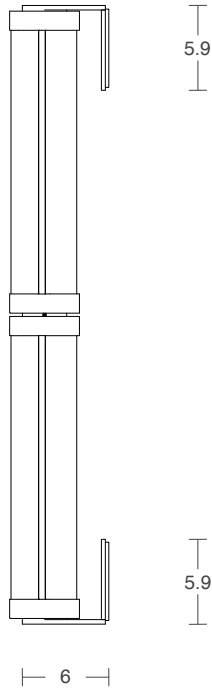

SWIVEL COLLECTION
DOUBLE WALL SCONCE

ARTICOLOSTUDIOS.COM

SWIVEL COLLECTION

DOUBLE WALL SCONCE

MEDIUM & MEDIUM

25V2

ABOUT SWIVEL

The tacit knowledge accrued from ten years in lighting has resulted in a light that offers exceptional performance and technical intelligence without sacrificing the meticulously designed decorative fittings for which Articolo are renowned.

LEAD TIME

8 - 10 weeks

CERTIFICATION

UL

CONFIGURATION

Swivel is available in medium & large configurations. As a modular fitting, Swivel can be configured in any combination of sizes.

LIGHT SOURCE

2 x 26W LED Board 24V
2700K warm white
5200 total lumen output
Dimmable

INSTALLATION

Supplied with external driver and mounting plate to fit 4.0 square Jbox

WEIGHT

33lb

WARRANTY

3 years fitting finishes

FITTING FINISHES

Brass
Bronze*