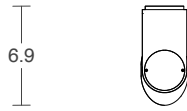

SWIVEL COLLECTION

DOUBLE WALL SCONCE

MEDIUM & MEDIUM

25V2

ABOUT SWIVEL

The tacit knowledge accrued from ten years in lighting has resulted in a light that offers exceptional performance and technical intelligence without sacrificing the meticulously designed decorative fittings for which Articolo are renowned.

LEAD TIME

8 - 10 weeks

CERTIFICATION

UL

CONFIGURATION

Swivel is available in medium & large configurations. As a modular fitting, Swivel can be configured in any combination of sizes.

LIGHT SOURCE

2 x 26W LED Board 24V
2700K warm white
5200 total lumen output
Dimmable

INSTALLATION

Supplied with external driver and mounting plate to fit 4.0 square Jbox

WEIGHT

33lb

WARRANTY

3 years fitting finishes

FITTING FINISHES

Brass
Bronze*

* As Bronze is a hand applied finish the depth of colour will vary

INLAY

Brass Mesh
Silver Mesh
Cafe Havana Leather
Cascade Leather
Venetian Linen Leather
Driftwood Leather
Storm Leather

SHADE COLOURS

Clear