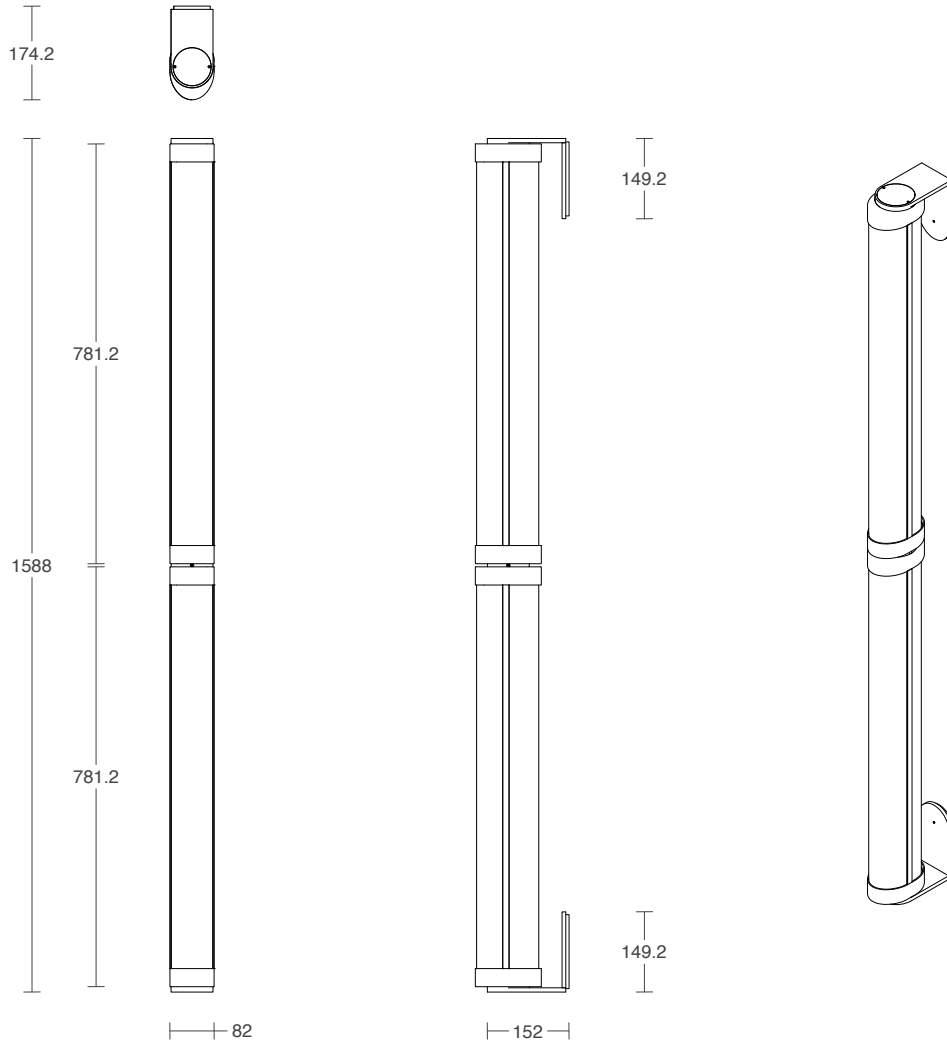

## DOUBLE WALL SCONCE

MEDIUM & MEDIUM

25V2