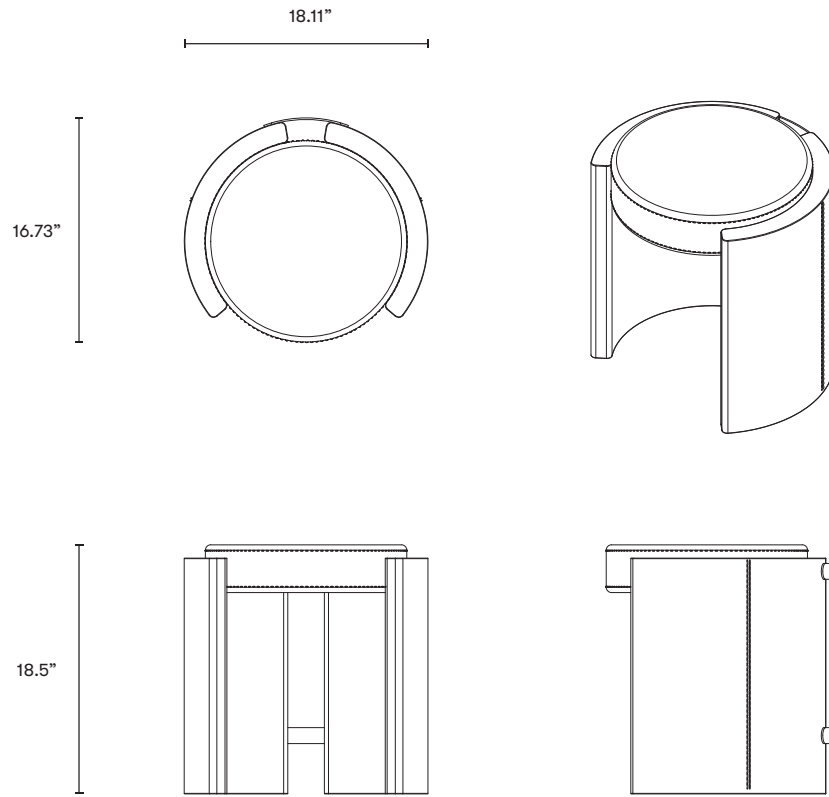

CUFF COLLECTION
STOOL

ARTICOLOSTUDIOS.COM