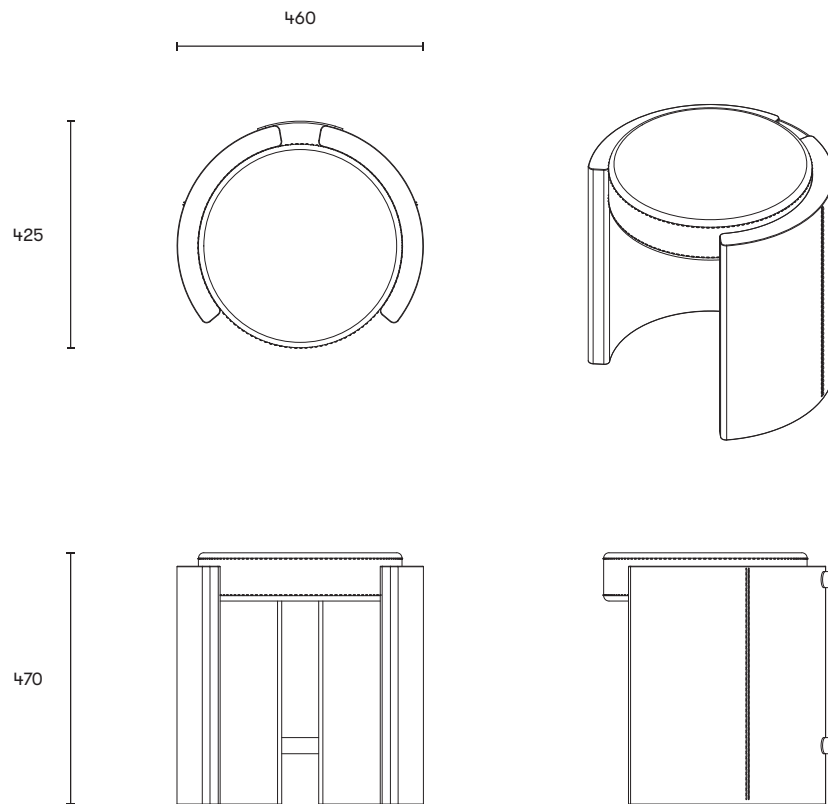

CUFF COLLECTION STOOL

ARTICOLOSTUDIOS.COM

STOOL