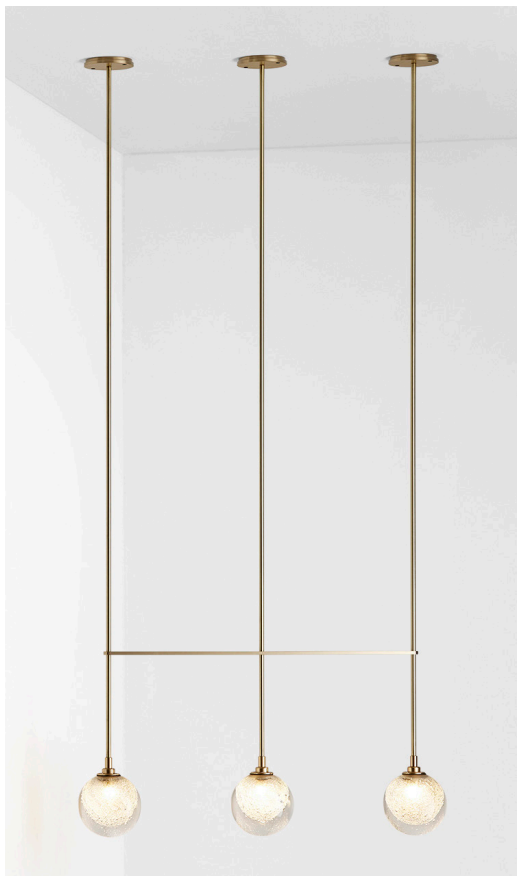

FIZI TRIPLE BALL

STANDARD ROD LENGTH
1200mm

TOTAL HEIGHT
INCLUDING SHADE
AND FITTINGS
1360.6mm

AVAILABLE ROD LENGTHS

ROD LENGTH	TOTAL DROP
600mm	760.6mm
700mm	860.6mm
800mm	960.6mm
900mm	1060.6mm
1000mm	1160.6mm
1100mm	1260.6mm
1200mm	1360.6mm

Any rod length above 1200mm will require a rod join which comes at an additional charge.

Custom lengths available by request.