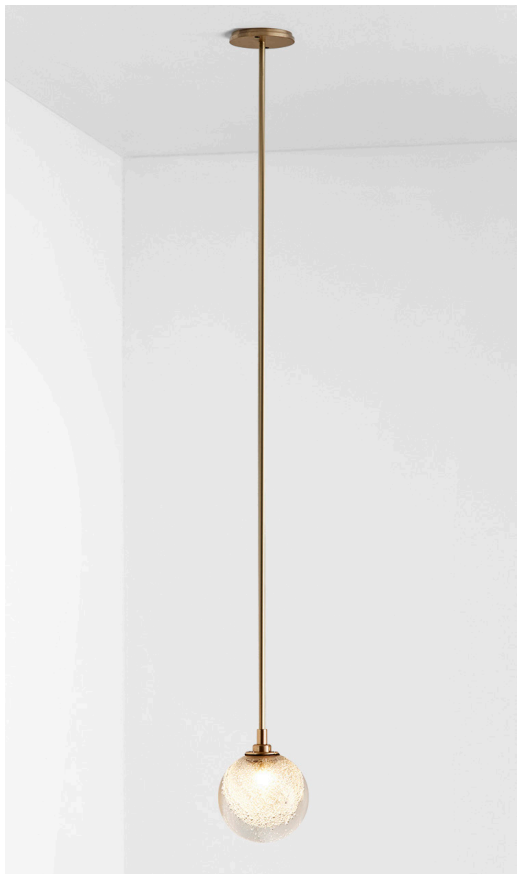

9.5MM RODS

AVAILABLE ROD AND DROP LENGTHS 2025

FIZI SINGLE BALL

STANDARD ROD LENGTH
1200mm

TOTAL HEIGHT
INCLUDING SHADE
AND FITTINGS
1360.6mm

AVAILABLE ROD LENGTHS

ROD LENGTH	TOTAL DROP
600mm	760.6mm
700mm	860.6mm
800mm	960.6mm
900mm	1060.6mm
1000mm	1160.6mm
1100mm	1260.6mm
1200mm	1360.6mm

Any rod length above 1200mm will require a rod join which comes at an additional charge.

Custom lengths available by request.