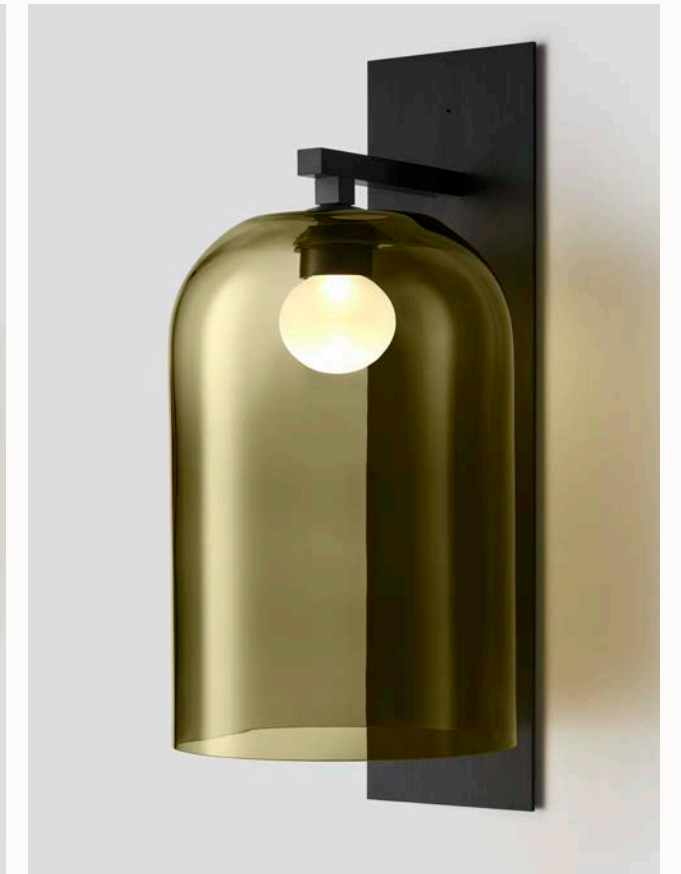

Please visit [articolostudios.com](http://articolostudios.com) for finish references by collection.

WALL SCONCE

**AVAILABLE FINISHES**  
**FITTING**  
 Anodised Black  
 Anodised Bronze

**SHADE COLOUR**  
 Clear  
 Smoke (pictured)  
 Grey

**INTERIOR SHADE COLOUR**  
 White  
 Smoke (pictured)  
 Frosted Smoke  
 Grey  
 Frosted Grey

EXTRA LARGE WALL SCONCE

**AVAILABLE FINISHES**  
**FITTING**  
 Anodised Black  
 Anodised Bronze

**SHADE COLOUR**  
 Clear  
 Smoke (pictured)  
 Grey