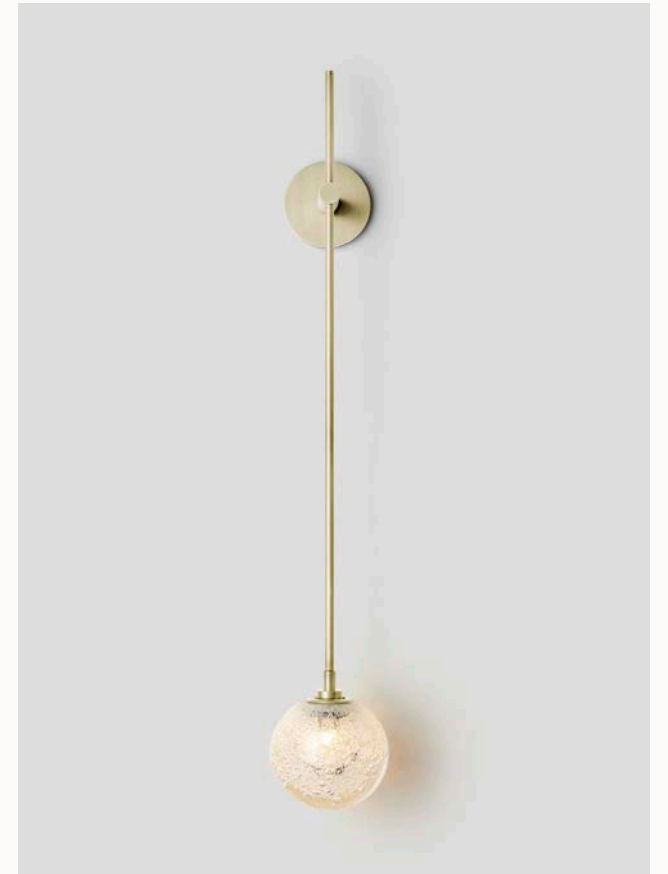

STILTS WALL SCONCE

AVAILABLE FINISHES

FITTING

- Brass (pictured)
- Bronze
- Satin Nickel
- Black Electroplate

ARM INLAY

- Latte Leather
- Black Leather