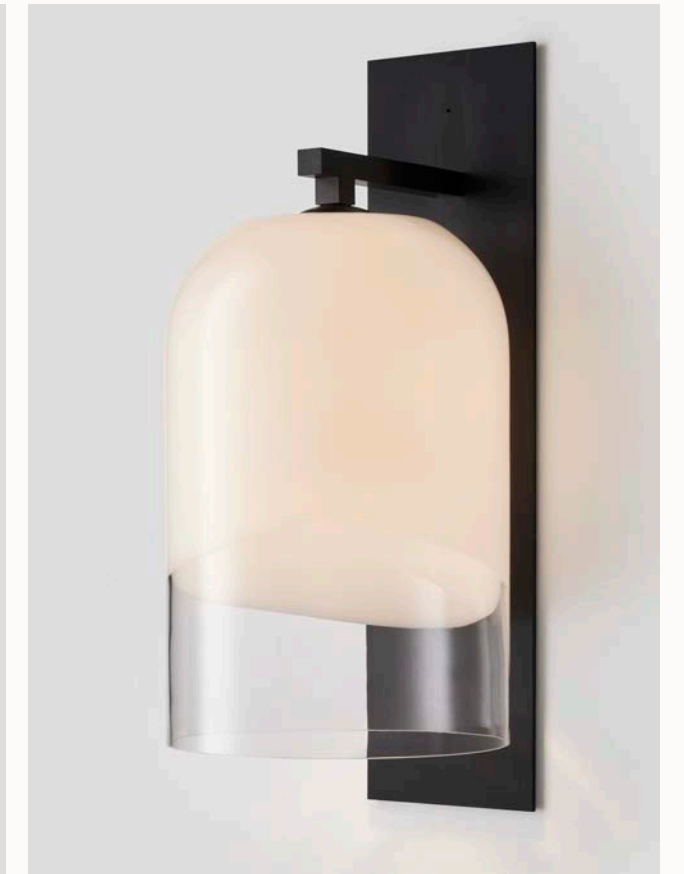

**WALL SCONCE**

**AVAILABLE FINISHES**

**FITTING**

Anodised Black

**SHADE COLOUR**

Clear & White

**EXTRA LARGE WALL SCONCE**

**AVAILABLE FINISHES**