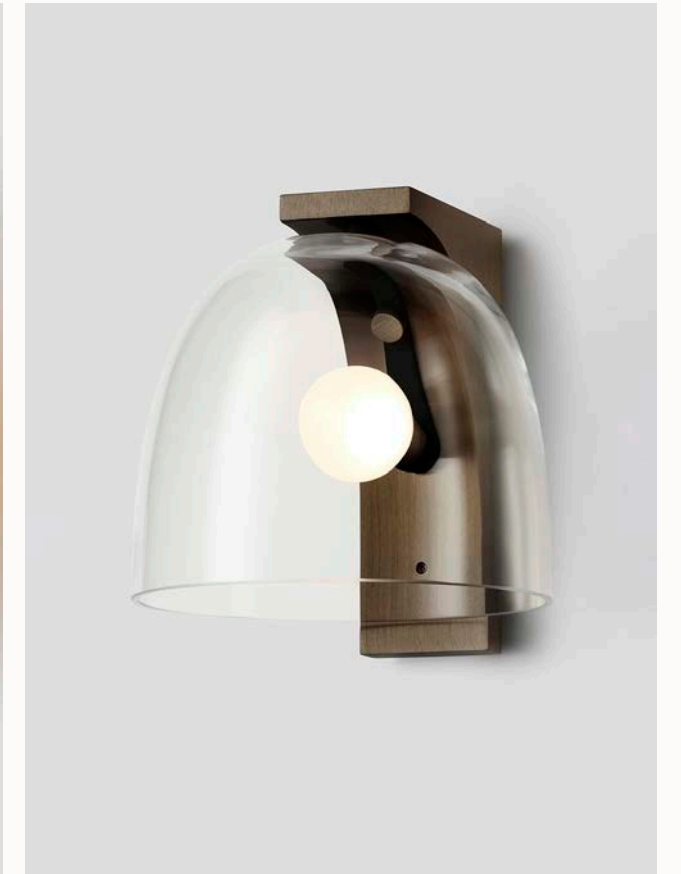

AVAILABLE FINISHES

FITTING

- Brass (pictured)
- Bronze
- Satin Nickel
- Black Electroplate

SHADE COLOUR

- Snow (pictured)
- Clear
- Grey
- Smoke

WALL SCONCE

AVAILABLE FINISHES

FITTING

- Brass
- Bronze (pictured)
- Satin Nickel
- Black Electroplate

SHADE COLOUR

- Snow (pictured left)
- Clear (pictured right)
- Grey
- Smoke

ROLO

Rolo is an elegant extended family of twelve variations on a sculptural form reminiscent of 1980s Milanese design, yet markedly contemporary. A range of finishes effects warm or cool accents as desired.