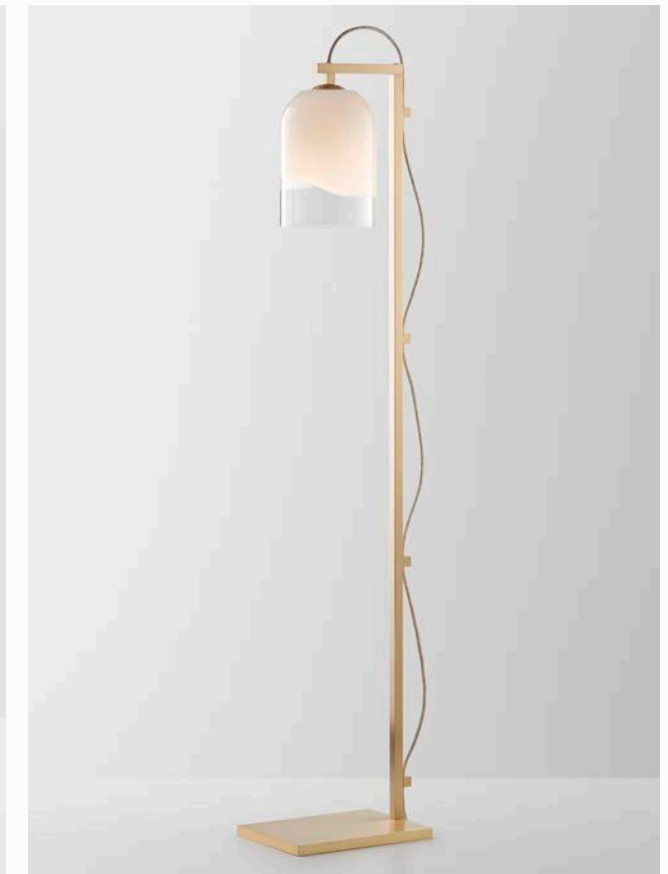

FLOOR LAMP

AVAILABLE FINISHES

FITTING

- Brass (pictured)
- Black Electroplate
- White Powder Coat
- Black Powder Coat

SHADE COLOUR

- Clear & White

FLEX CORD

- Black
- White
- Natural Linen (pictured)
- Mid Grey Linen
- Black and White