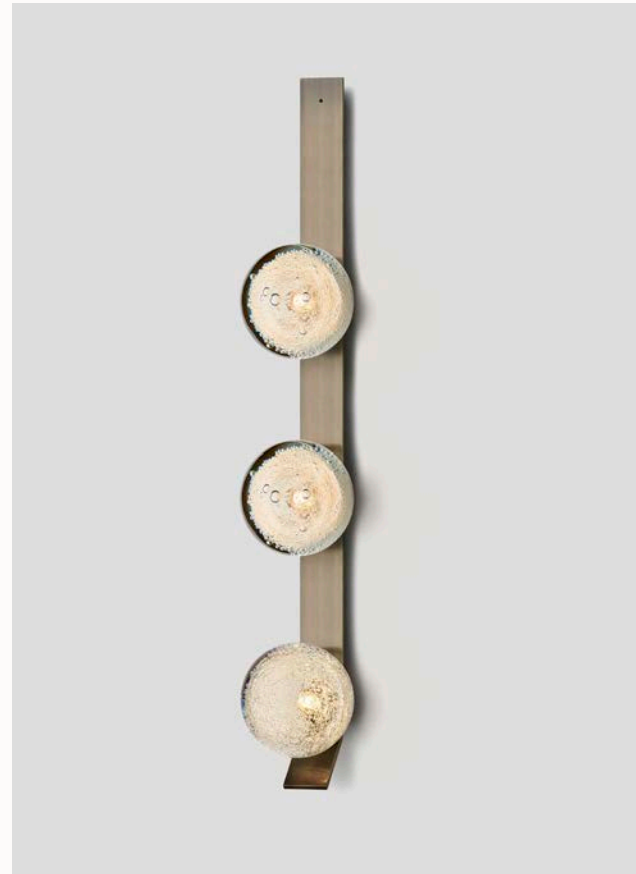

TRIPLE BALL WALL SCONCE WITH KICK

AVAILABLE FINISHES

FITTING

- Brass
- Bronze (pictured)
- Satin Nickel
- Black Electroplate
- White Powder Coat
- Black Powder Coat