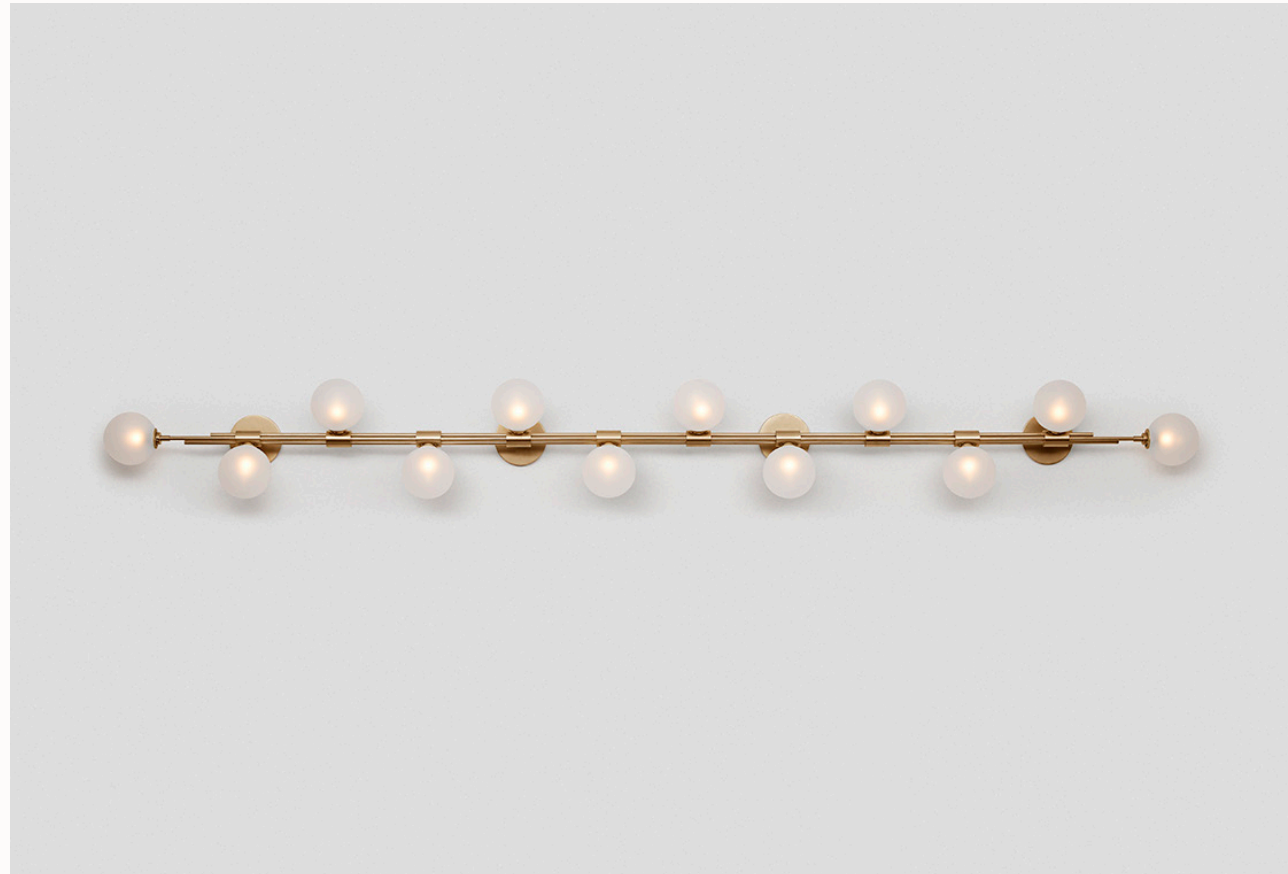

AVAILABLE FINISHES

FITTING

- Brass (pictured)
- Bronze
- Satin Nickel
- Black Electroplate

SHADE COLOUR

- Snow (pictured)
- Grey
- Clear

#### TRIOLOGY

Trilogy manifests contemporary sophistication of yesteryear, drawing from art deco imaginings with staggered rods, jewel-like cuff detailing and mouth-blown orbs.

HORIZONTAL WALL SCONCE

AVAILABLE FINISHES