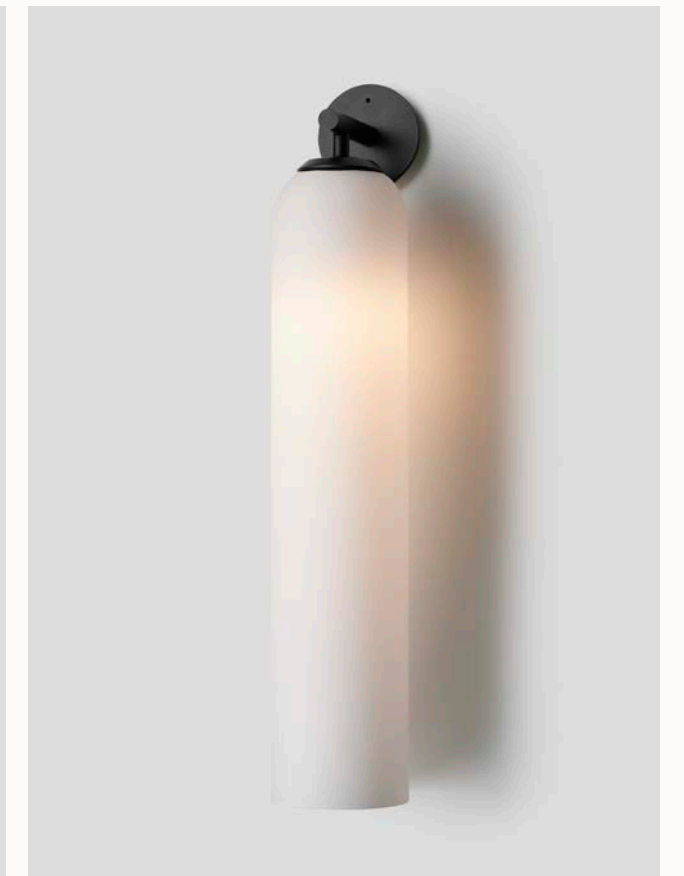

#### LENS

Flat  
Globe

*Please visit [articolostudios.com](http://articolostudios.com)  
for finish references by collection.*

SHORT HOVER WALL SCONCE

TALL HOVER WALL SCONCE

LUMI

Cocooned in perfect symmetry, Lumi reimagines a traditional coachman's light to reflect a timeless and refined simplicity of form.