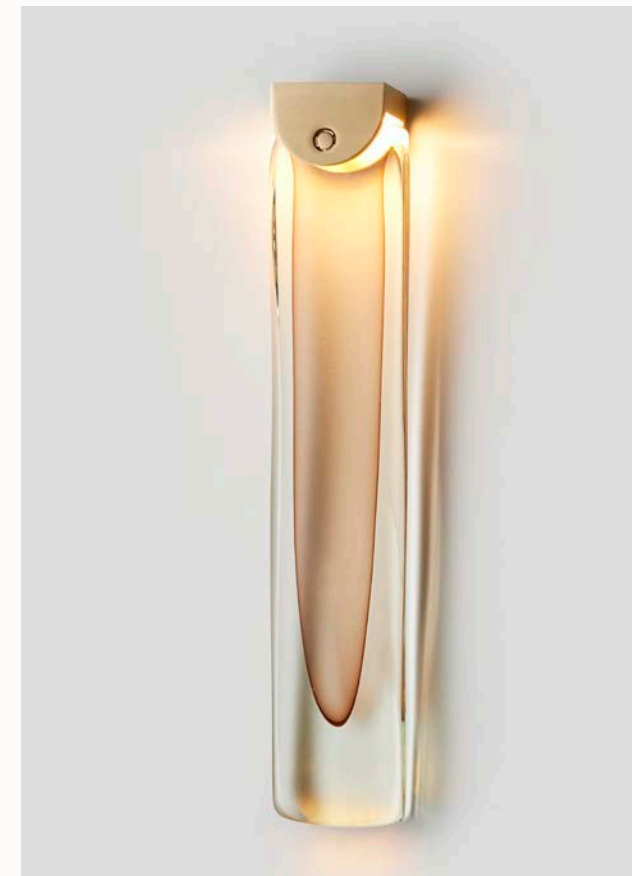

SHADE COLOUR

- Fizi
- Grey (pictured right)
- Tea (pictured left)
- Drunken Emerald
- Ocean

Please visit articolostudios.com for finish references by collection.

WALL SCONCE