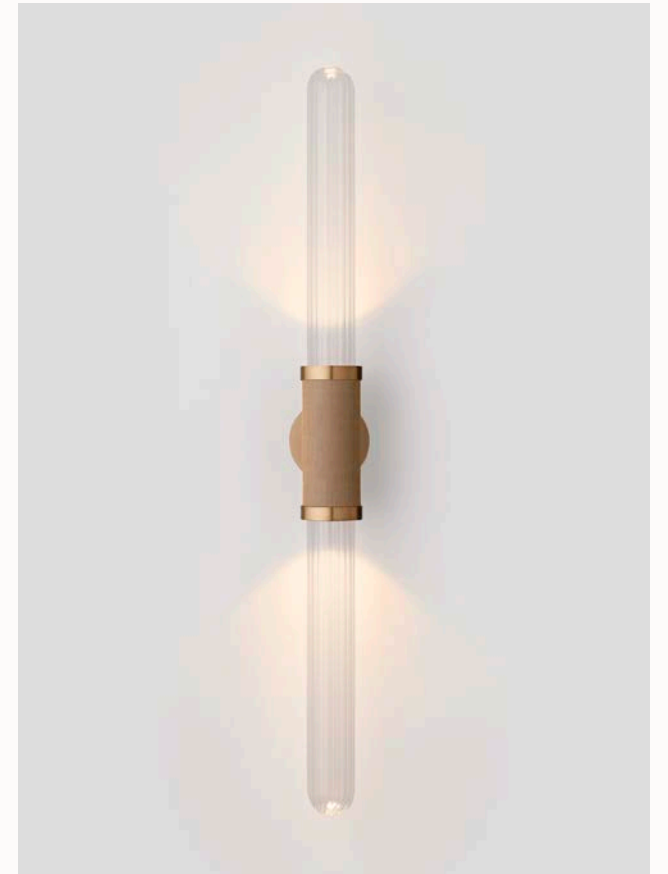

TALL WALL SCONCE

AVAILABLE FINISHES

FITTING

- Brass (pictured)
- Bronze
- Satin Nickel
- Black Electroplate

SHADE COLOUR

- Snow
- Clear Fluted (pictured)

INLAY

- Brass Mesh (pictured)
- Silver Mesh
- Rose Gold Mesh
- Latte Leather
- Black Leather