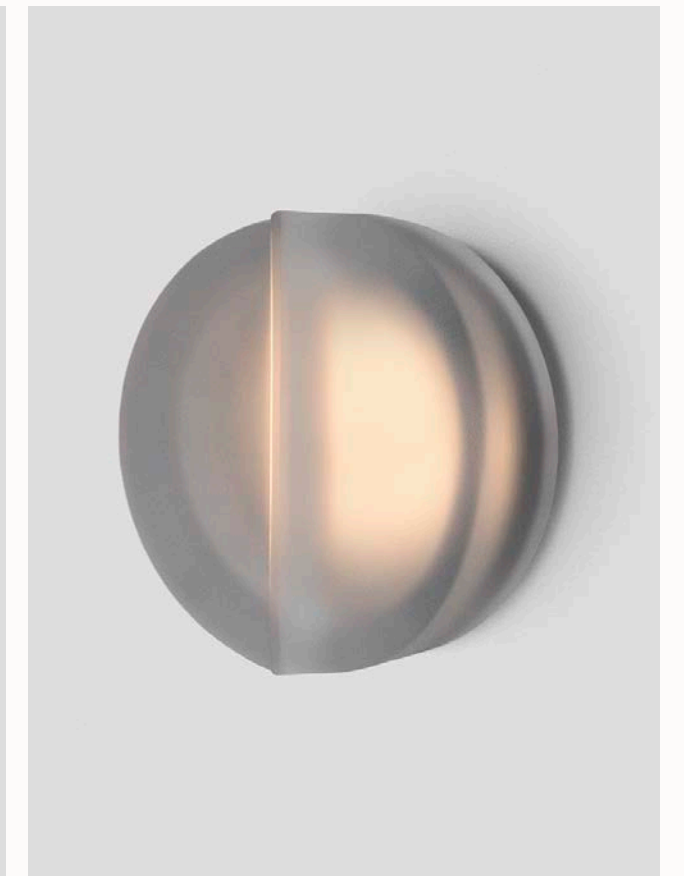

MAXI WALL SCONCE