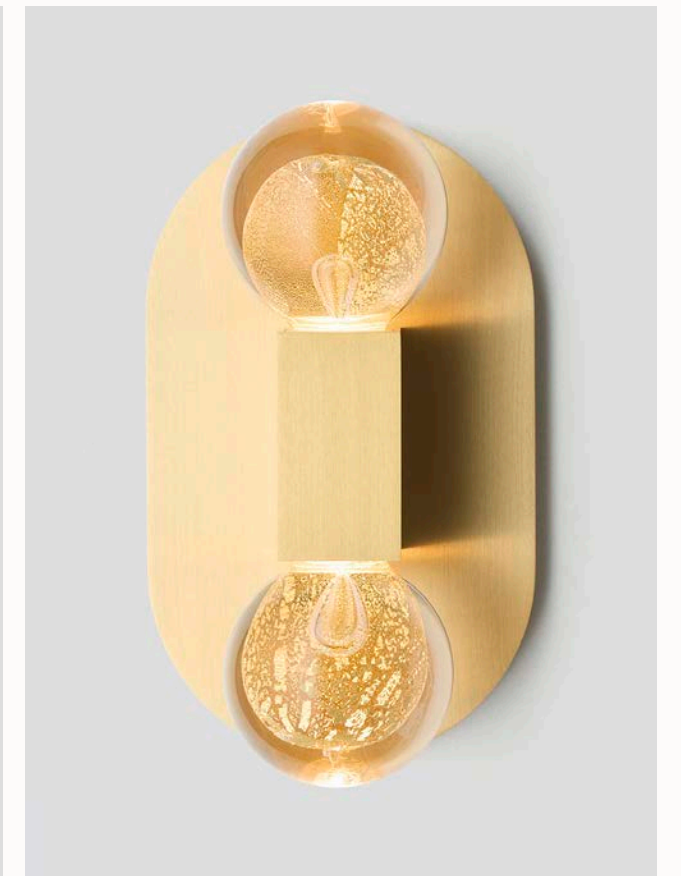

## ORO

Step into a world where luxury and artistry intertwine, where light dances with golden hues, and every detail is meticulously crafted by artisan hands.

AVAILABLE FINISHES

FITTING

Brass

Bronze

*Please visit [articolostudios.com](http://articolostudios.com) for finish references by collection.*

SINGLE BALL WALL SCONCE

DOUBLE BALL WALL SCONCE

LINK WALL SCONCE

AVAILABLE FINISHES  
FITTING  
Brass  
Bronze

SINGLE BALL PENDANT

AVAILABLE FINISHES  
FITTING  
Brass  
Bronze