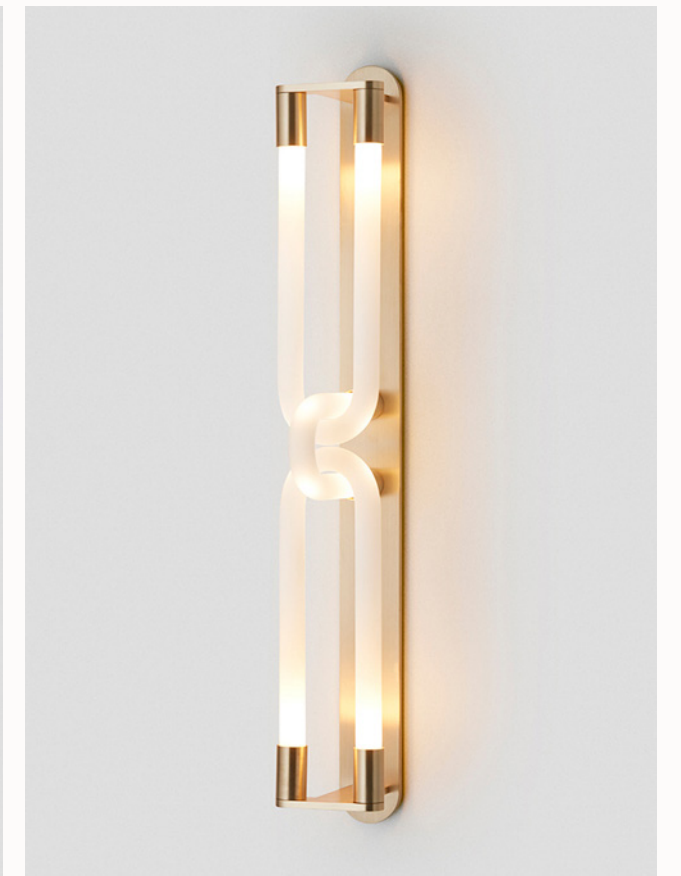

DOUBLE WALL SCONCE