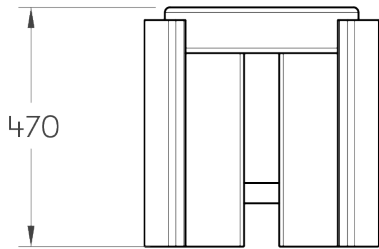

LEAD TIME

12 - 14 weeks

CARE & MAINTENANCE

Refer to Materials & Care Guide on website resources page

CUFF COLLECTION
STOOL

ARTICOLOSTUDIOS.COM

FINISHES

Pecan