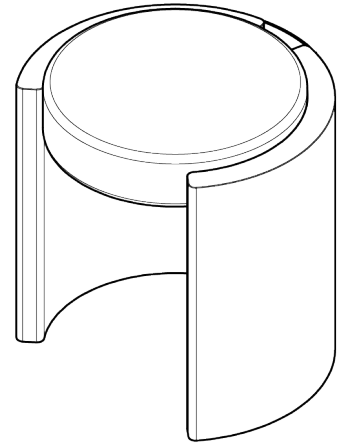

LEAD TIME

12 - 14 weeks

CARE & MAINTENANCE

Refer to Materials & Care Guide on website resources page

CUFF COLLECTION
STOOL

ARTICOLOSTUDIOS.COM

FINISHES

Pecan