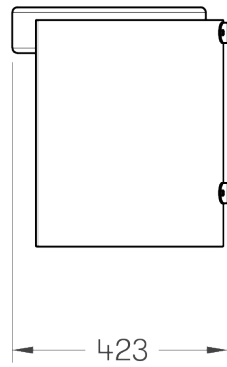

LEAD TIME

12 - 14 weeks

CARE & MAINTENANCE

Refer to Materials & Care Guide on website resources page

CUFF COLLECTION
STOOL

ARTICOLOSTUDIOS.COM

FINISHES

Pecan