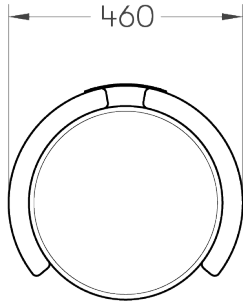

LEAD TIME

12 - 14 weeks

CARE & MAINTENANCE

Refer to Materials & Care Guide on website resources page

CUFF COLLECTION
STOOL

ARTICOLOSTUDIOS.COM

FINISHES

Pecan