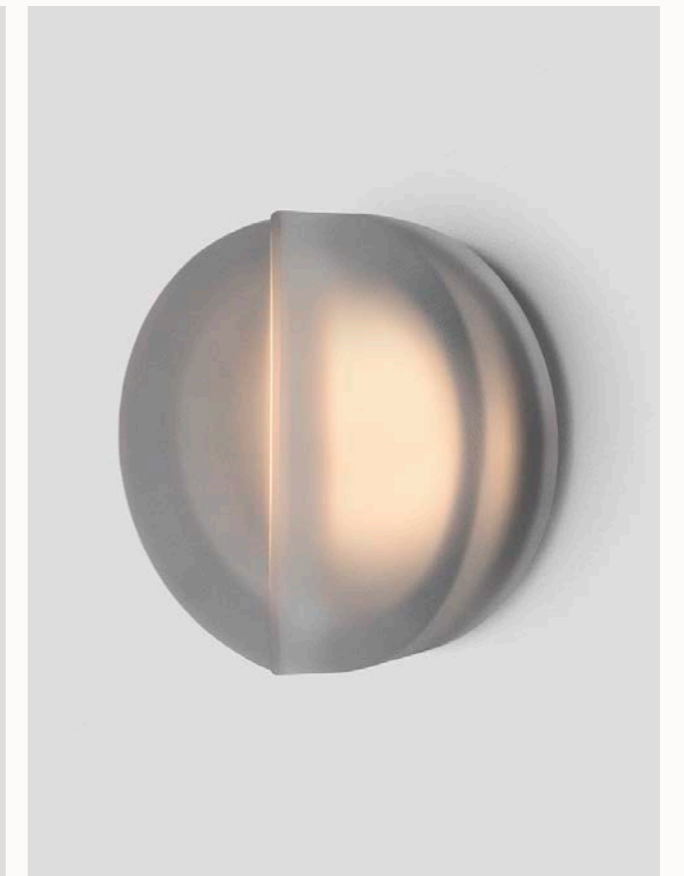

MAXI WALL SCONCE