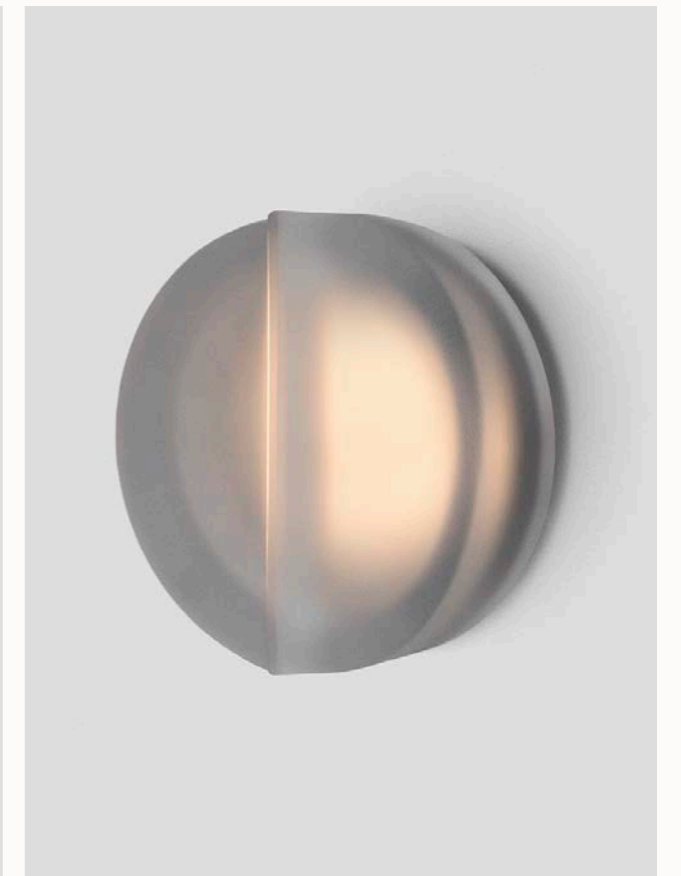

MAXI WALL SCONCE