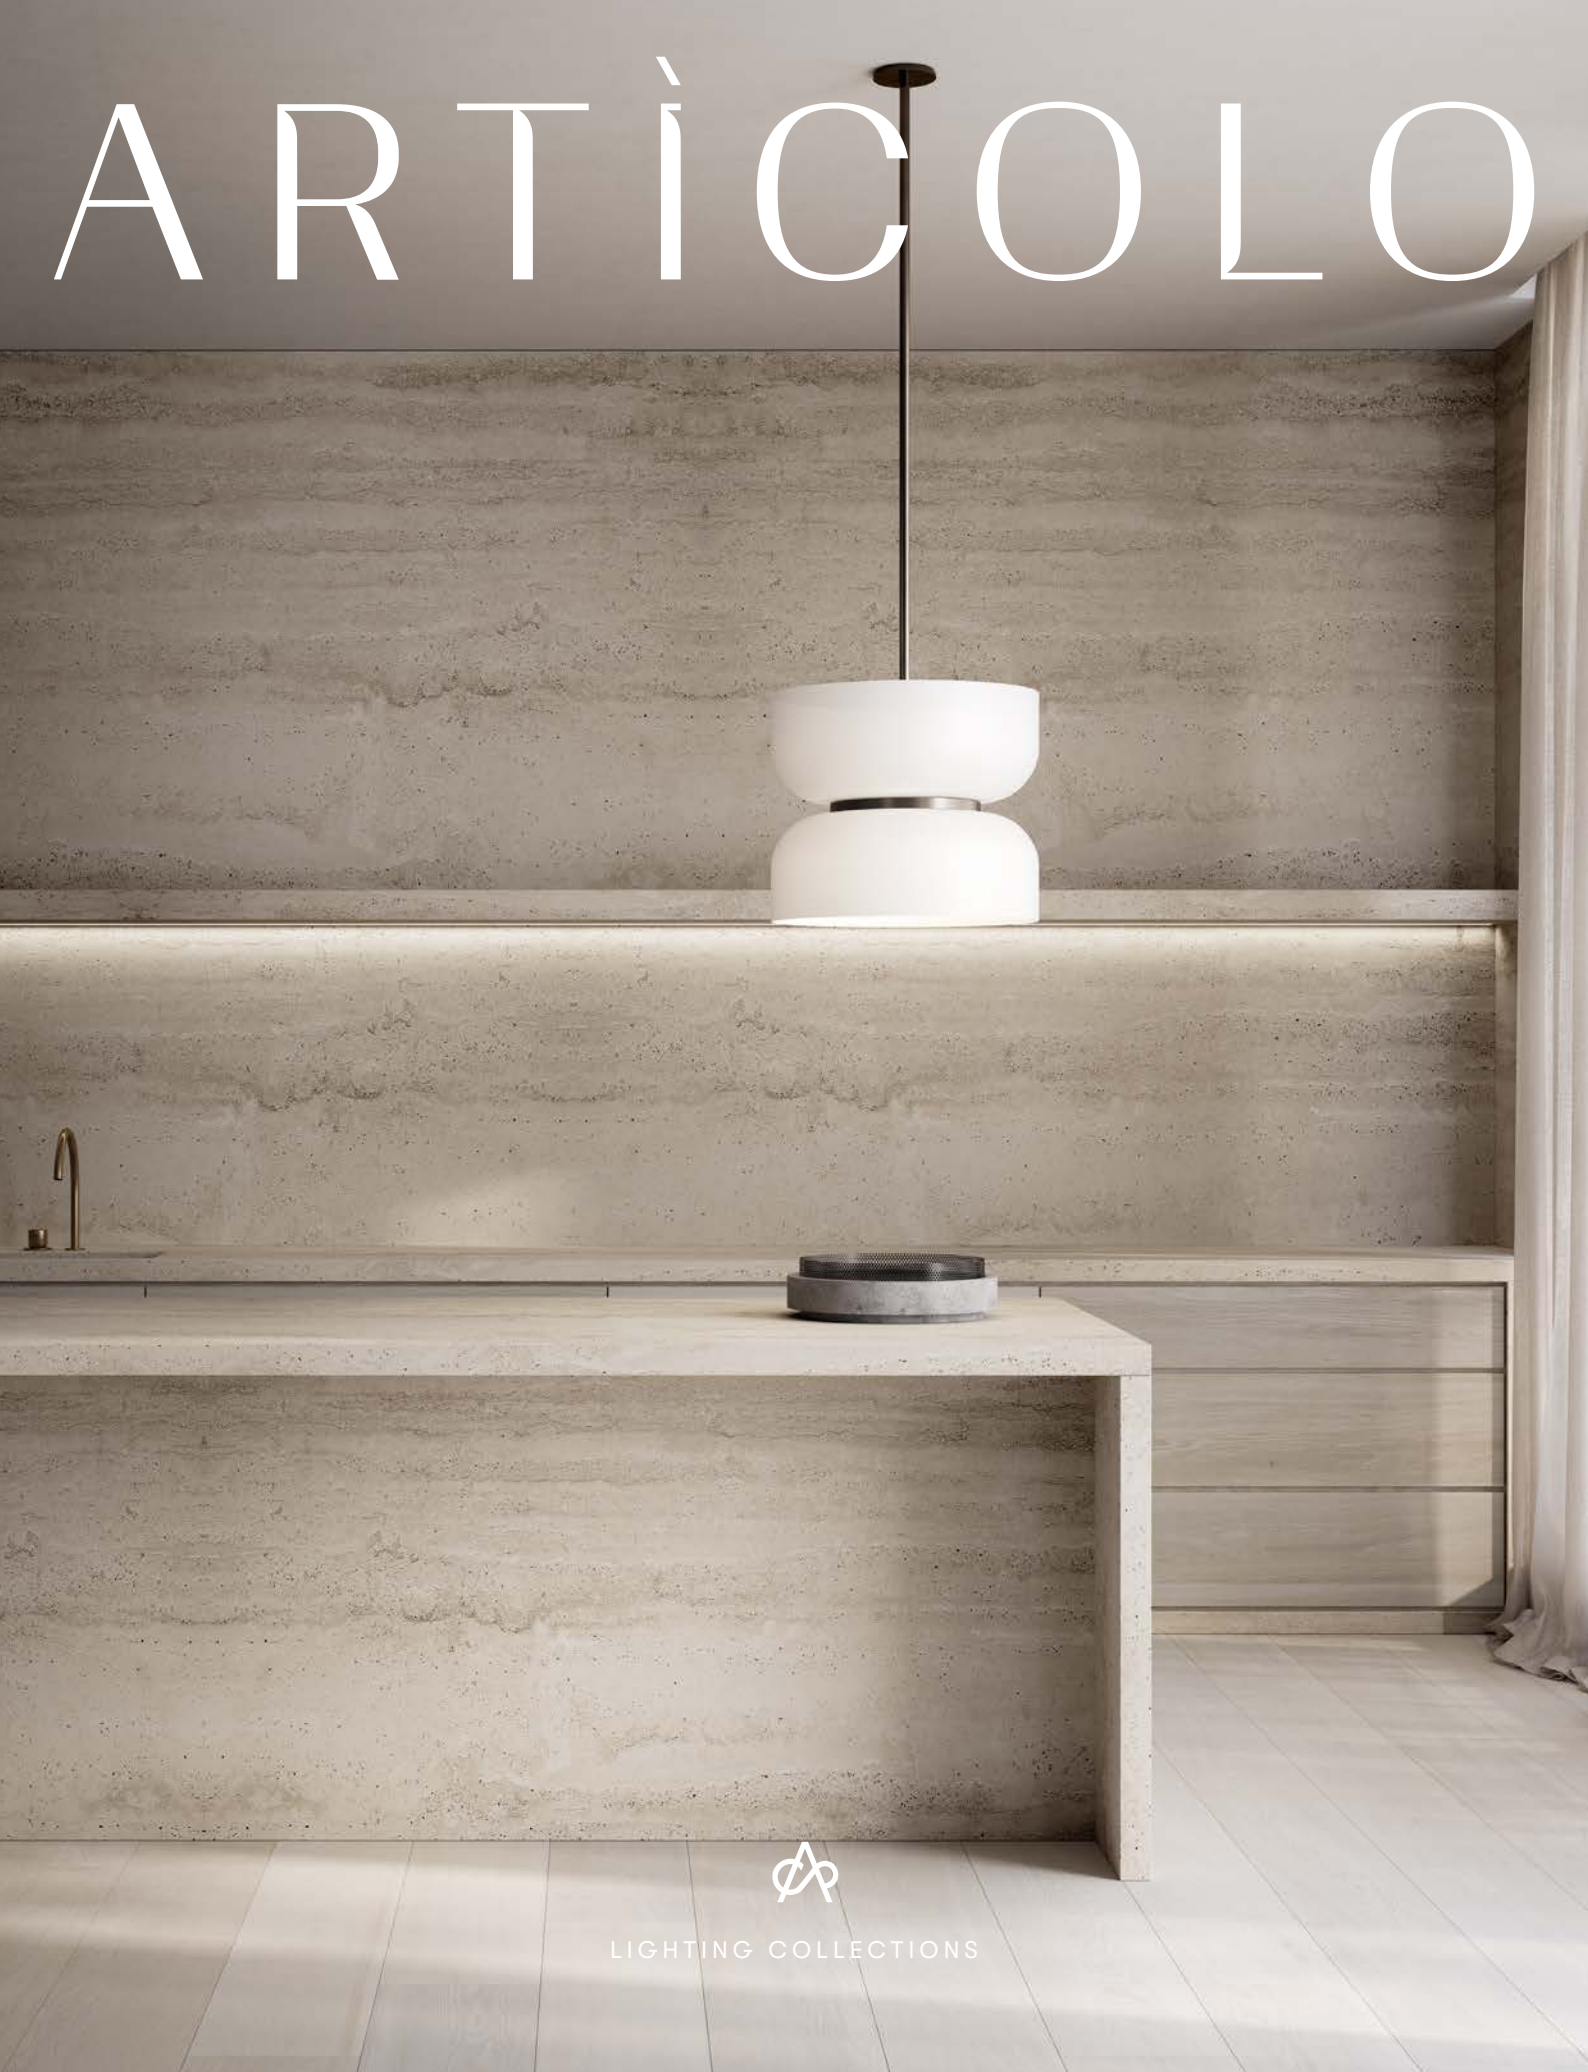

# ARTICULO

LIGHTING COLLECTIONS

ABOUT ARTICOLO

Articolo is a design studio that reveres the ethereal nature of light through a commitment to artisanal craft and quality workmanship. With showrooms in Melbourne Australia and New York City, the studio reflects founder and creative director Nicci Kavals' passion for the textural spirit of light; producing works that are internationally regarded for a contemporary, yet enduring aesthetic and the luxurious pairing of materials.