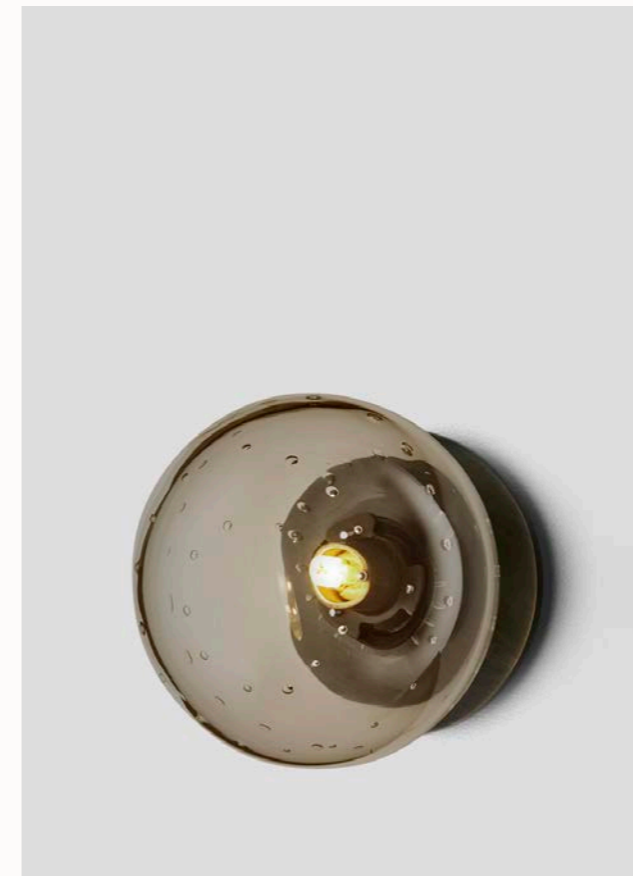

SHADE COLOUR

- Smoke

*Please visit articolostudios.com
for finish references by collection.*

WALL SCONCE ON ROUND