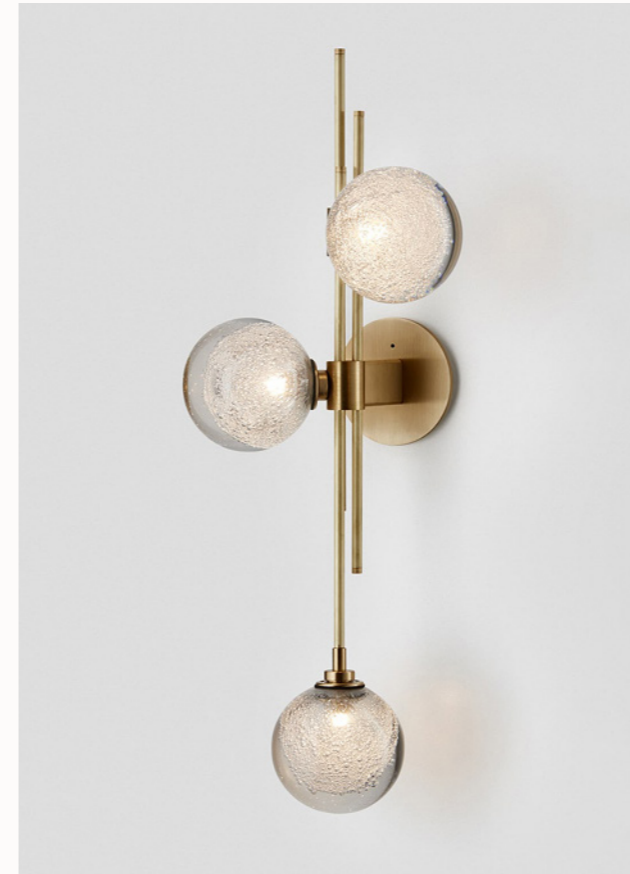

FITTING

- Brass (pictured)
- Bronze
- Satin Nickel
- Black Electroplate

SHADE COLOUR

- Fizi
- Snow (pictured)
- Tea
- Frosted Tea
- Scandi Smoke

FITTING OPTIONS

- 6 ball
- 9 ball
- 12 ball (pictured)

WALL SCONCE

AVAILABLE FINISHES

FITTING

- Brass (pictured)
- Bronze
- Satin Nickel
- Black Electroplate

SHADE COLOUR

- Fizi (pictured)
- Snow
- Tea
- Frosted Tea
- Scandi Smoke

PENDANT

AVAILABLE FINISHES

FITTING