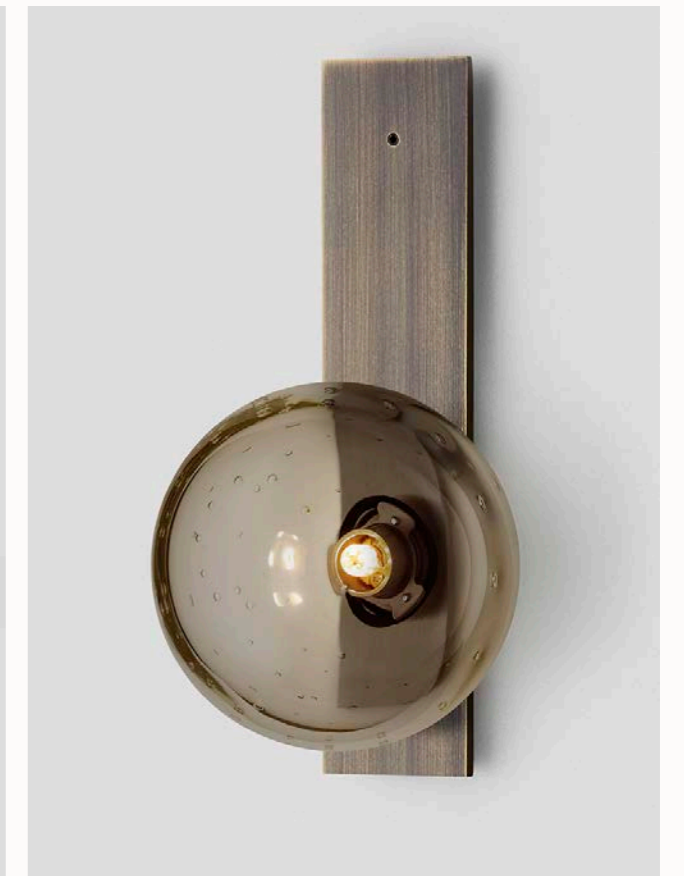

SHADE COLOUR

- Smoke

*Please visit [articolostudios.com](http://articolostudios.com)  
for finish references by collection.*

WALL SCONCE ON ROUND

WALL SCONCE ON FLAT

**SLAB**

Slab reflects sculptural art forms of wall and ceiling jewellery, with its jewel tone colours elegantly suspended in a solid glass sculptural form.