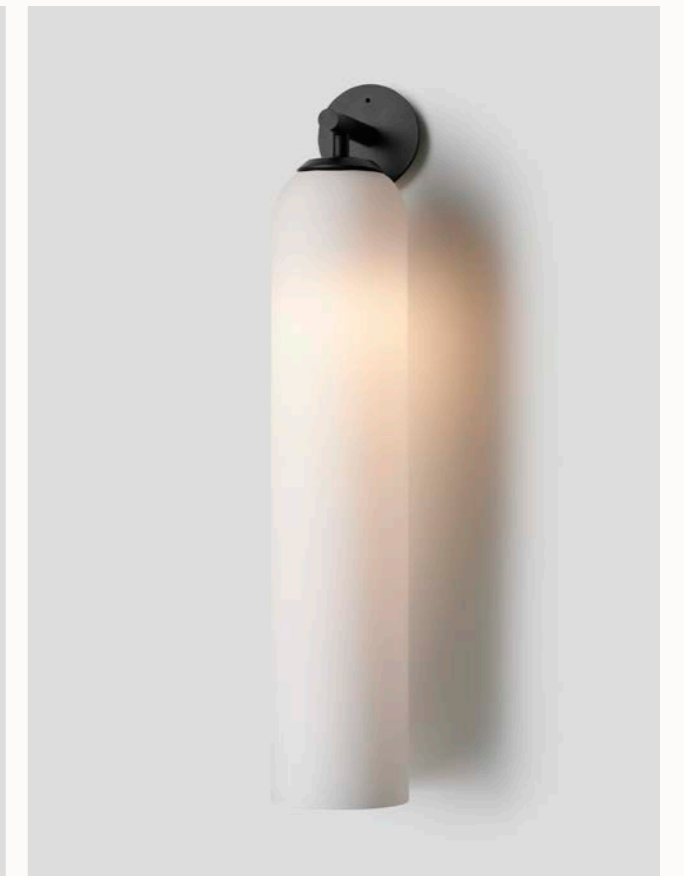

#### LENS

Flat

Globe

*Please visit [articolostudios.com](http://articolostudios.com)  
for finish references by collection.*

SHORT HOVER WALL SCONCE

TALL HOVER WALL SCONCE

LUMI

Cocooned in perfect symmetry, Lumi reimagines a traditional coachman's light to reflect a timeless and refined simplicity of form.