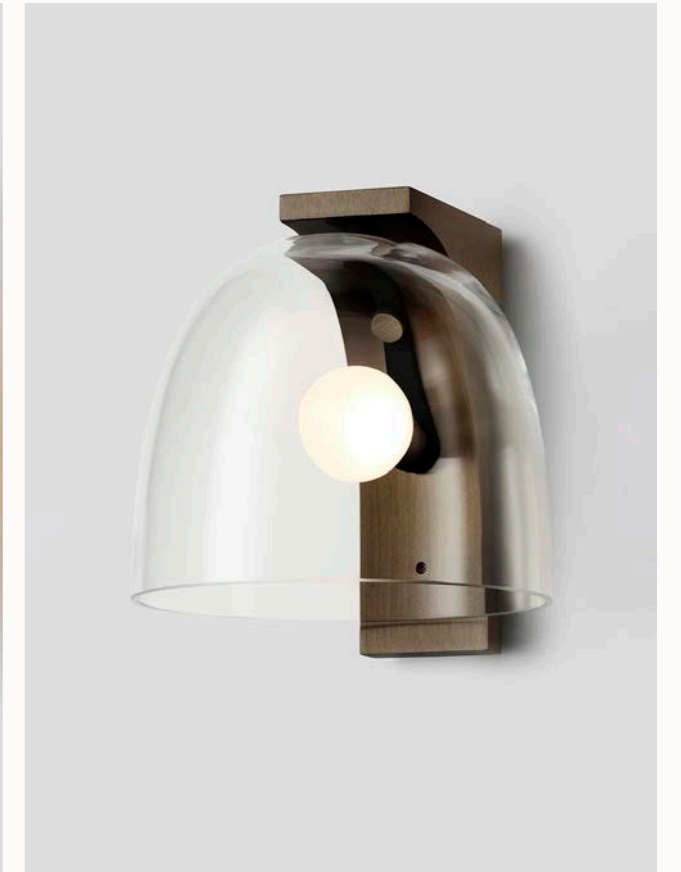

AVAILABLE FINISHES

FITTING

- Brass (pictured)
- Bronze
- Satin Nickel
- Black Electroplate

SHADE COLOUR

- Snow (pictured)
- Clear
- Grey
- Smoke

WALL SCONCE

AVAILABLE FINISHES

FITTING