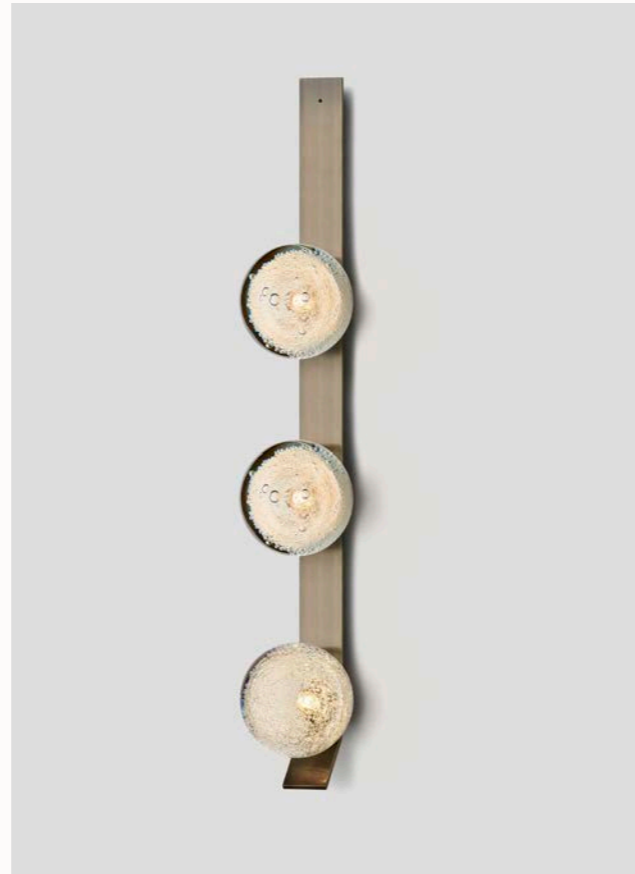

TRIPLE BALL WALL SCONCE WITH KICK

AVAILABLE FINISHES

FITTING

- Brass
- Bronze (pictured)
- Satin Nickel
- Black Electroplate
- White Powder Coat
- Black Powder Coat