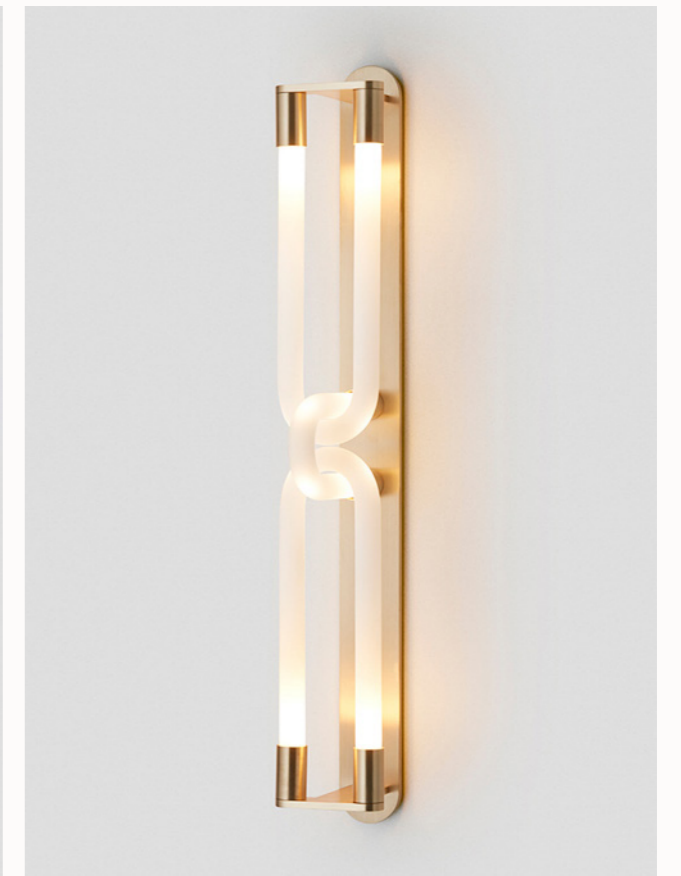

DOUBLE WALL SCONCE