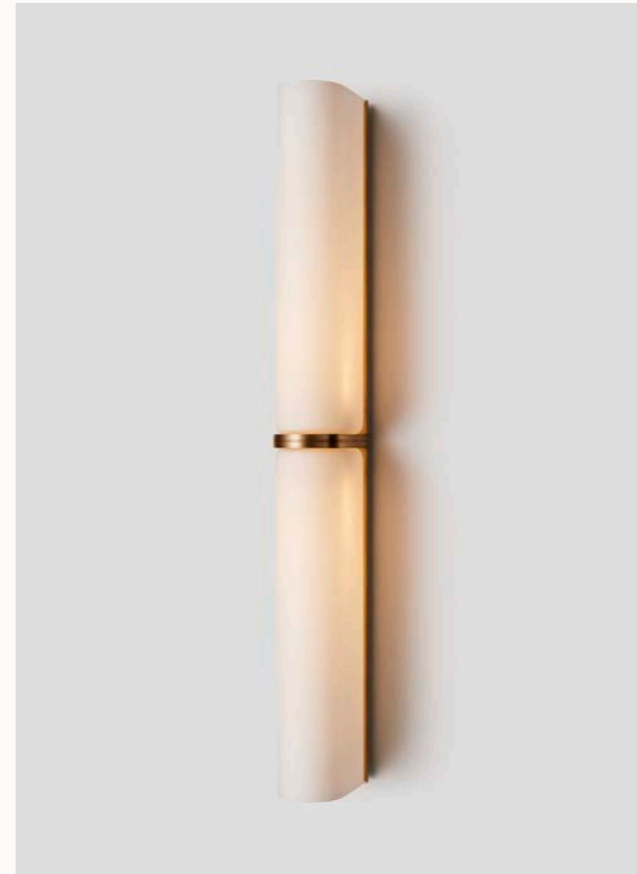

AVAILABLE FINISHES

FITTING

- Brass (pictured)
- Bronze
- Satin Nickel
- Black Electroplate

SHADE COLOUR

- Snow (pictured)
- Grey
- Clear
- Natural Porcelain
- Grey Porcelain
- Black Porcelain

END TO END WALL SCONCE