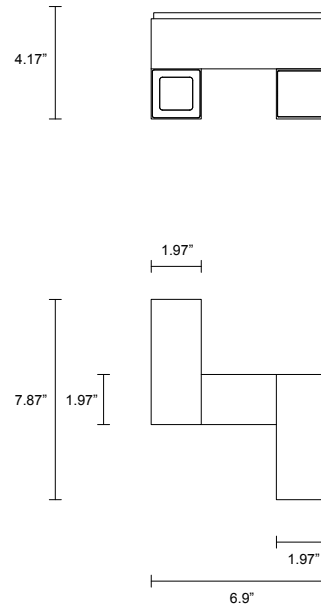

LEFT SIDE UP

The barnacles are not reflected in this technical drawing / specification sheet as no two will be the same; they are hand-made and hand applied by Artist, Emma Davies.

AVAILABLE FITTING COMBINATIONS

Brass Wall Sconce

Bronze Wall Sconce

As each 'barnacle' form is hand-crafted by Davies using reclaimed materials, colours may vary subtly from website images. You will also see the artist's touch in each piece – a mark of artisanal quality and the evolving dialogue between creator and creation. Similarly, metal finishes, particularly hand-rubbed bronze, may vary in tone from mid to dark bronze.

With these distinctions in mind, please know that we take every care to match 'barnacle' and metal finishes for each order.