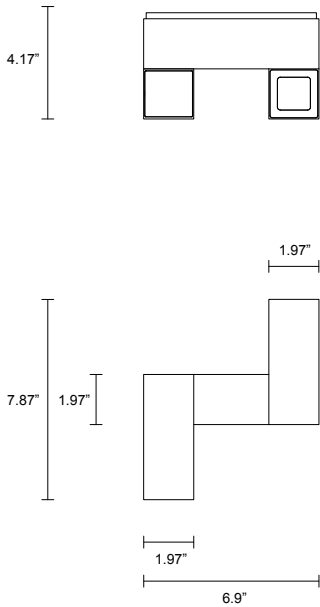

RIGHT SIDE UP

The barnacles are not reflected in this technical drawing / specification sheet as no two will be the same; they are hand-made and hand applied by Artist, Emma Davies.