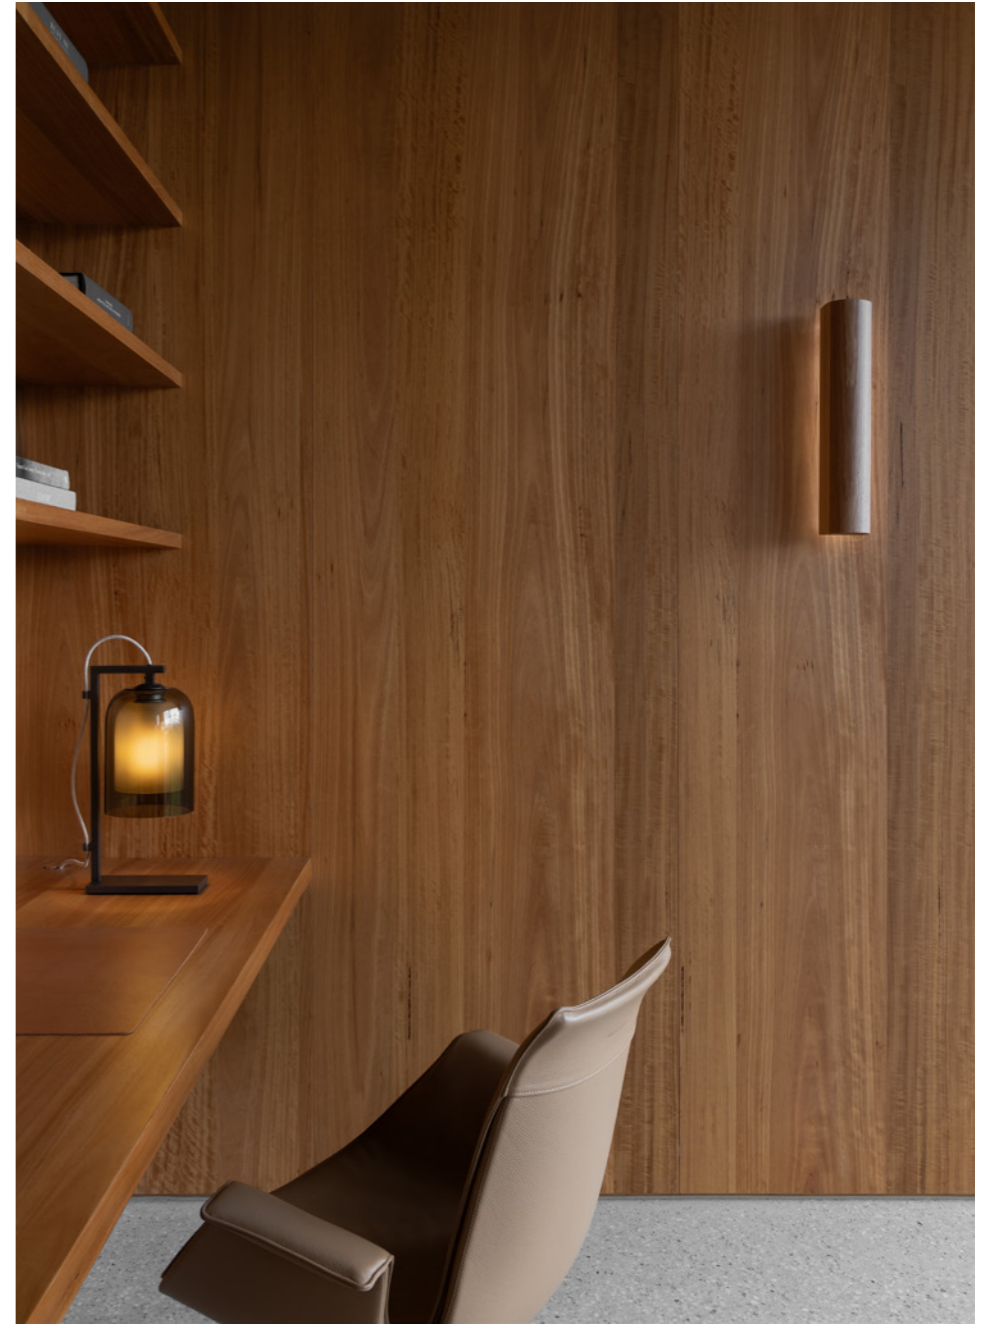

ARTICOLO

12:40

12:40 LIGHTING
COLLECTION

Introducing our latest collection, the *12:40*. Born from a dynamic collaboration between Articolo Studios and Studio Goss.

Studio Goss was engaged to design the 'Cape Schanck House' which began as a series of blank, enigmatic forms, animated by the play of light. The project exudes a timeless allure, skilfully balancing bold architectural statements with subtle touches that invoke serenity, sanctuary, and a reflective connection with nature.

Cape Schanck House by Studio Goss. Photography by Timothy Kaye (project) and Sharyn Cairns (lighting).

In parallel to the architectural design, Articolo and Studio Goss worked in tandem to design the bespoke 12:40 wall sconce specifically for the home. The 12:40 wall sconce complements the subtle curves of Cape Schanck House. With a process that took two years to engineer, the collection's distinctive feature lies in its ability to harmoniously match the finish of the 12:40 shade with the applied architectural finishes of your walls – be it Tadelakt, Marmorino, or render finishes. This ingenious feature transforms the 12:40 creating a seamless sculptural element that blurs the line between art and ambient lighting.

Beyond its architectural aesthetics, the *12:40* wall sconce is equipped with cutting-edge tuneable white technology. This innovative feature seamlessly adjusts the colour temperature of white light to mimic the natural shifts in sunlight throughout the day, offering a host of wellness benefits, including the ability to influence and restore your body's circadian rhythm.