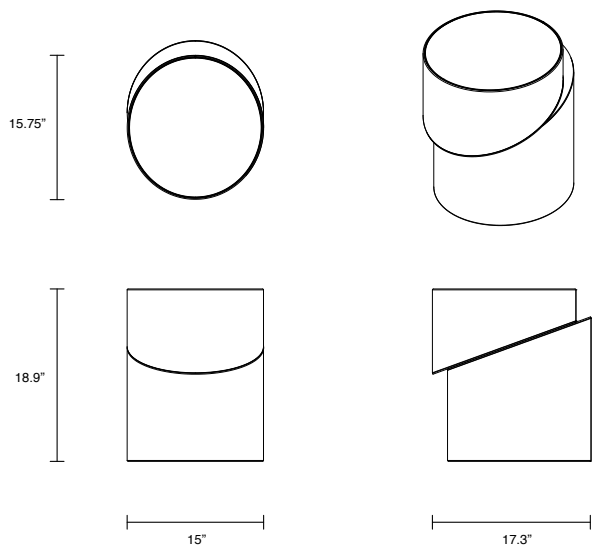

FINISHES

Leather with Bronze

LEAD TIME

10 - 12 weeks

CARE & MAINTENANCE

Refer to Materials & Care Guide on website resources page

SIDE TABLES

LEATHER & BRONZE 26.5LB