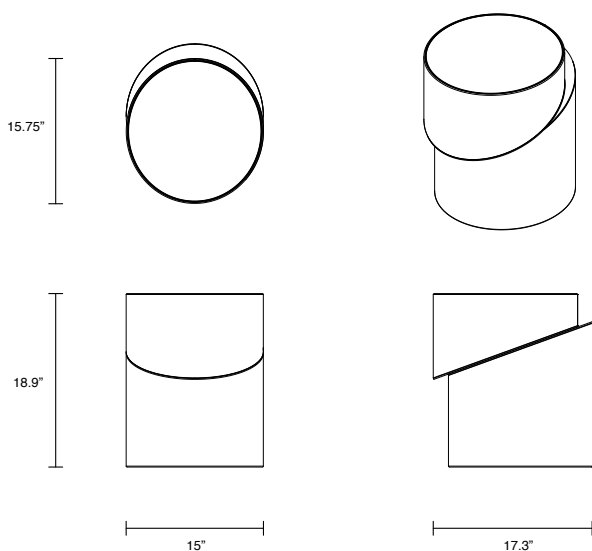

SIDE TABLES

LEATHER & BRONZE 26.5LB

STOOLS

LEATHER & BRONZE 26.5LB