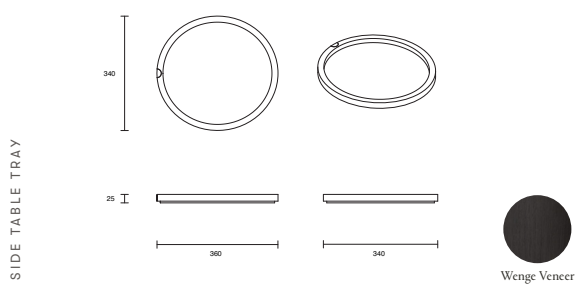

ACCESSORIES