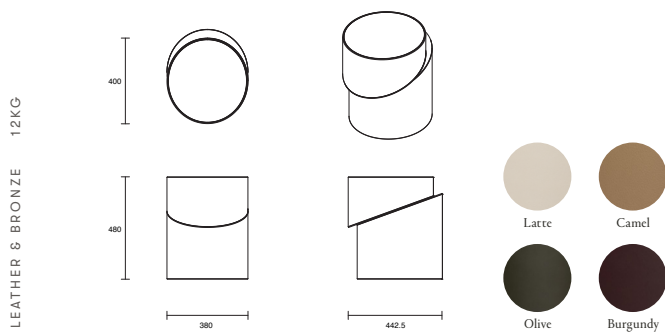

FINISHES

Elmo Soft Leather with Bronze Discs
Veneer with Bronze Discs

LEAD TIME

8 - 10 weeks

CARE & MAINTENANCE

Refer to Materials & Care Guide on website resources page

SIDE TABLES

STOOLS