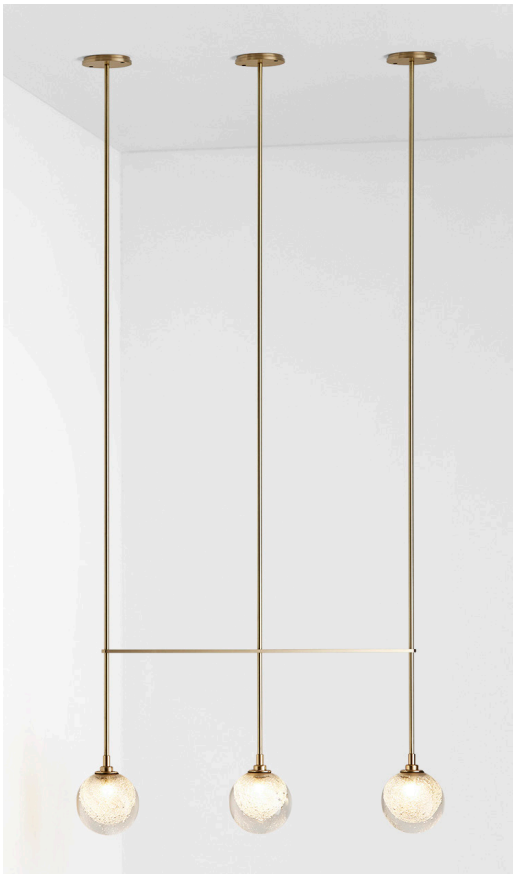

Any length above 63" and custom lengths available by request.

MONI / INDI / LUMI

STANDARD ROD LENGTH
35.43"

TOTAL HEIGHT
INCLUDING SHADE
AND FITTINGS
46.43"

Standard rod length and
total height apply to the single,
double and triple pendants.

Any length above 63" and custom lengths available by request.

SCANDAL

STANDARD ROD LENGTH

43.3"

TOTAL HEIGHT
INCLUDING SHADE
AND FITTINGS

47.15"

Standard rod length and
total height apply to the
short and long pendants.

FIZI SINGLE BALL

STANDARD ROD LENGTH
47.24"
TOTAL HEIGHT
INCLUDING SHADE
AND FITTINGS
53.56"

AVAILABLE ROD LENGTHS

ROD LENGTH	TOTAL DROP
23.62"	29.72"
27.56"	33.66"
31.50"	37.60"
35.43"	41.54"
39.37"	45.47"
43.31"	49.41"
47.25"	53.35"

Any rod length above 47.25" will require a rod join which comes at an additional charge.

Custom lengths available by request.

FIZI TRIPLE BALL

STANDARD ROD LENGTH
47.24"
TOTAL HEIGHT
INCLUDING SHADE
AND FITTINGS
53.56"