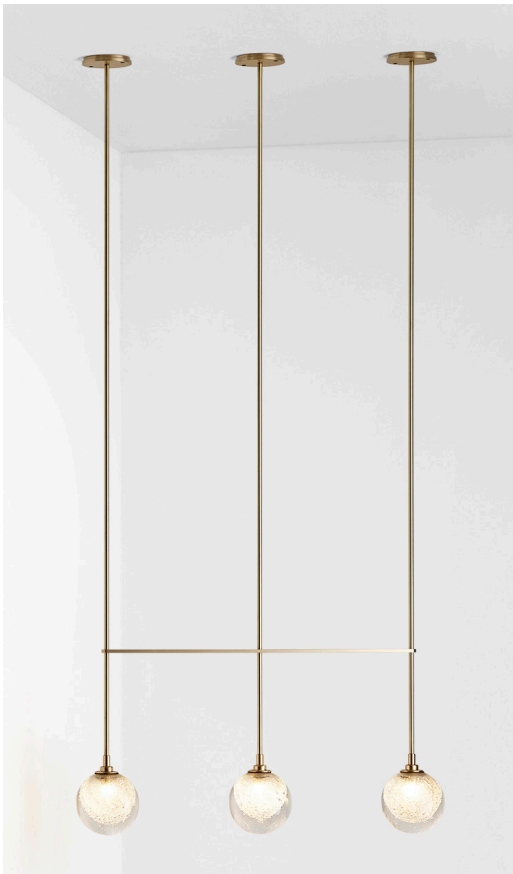

FIZI TRIPLE BALL

STANDARD ROD LENGTH
1200mm

TOTAL HEIGHT
INCLUDING SHADE
AND FITTINGS
1360.6mm

AVAILABLE ROD LENGTHS

ROD LENGTH	TOTAL DROP
600mm	755mm
700mm	855mm
800mm	955mm
900mm	1055mm
1000mm	1155mm
1100mm	1255mm
1200mm	1355mm

Any rod length above 1200mm will require a rod join which comes at an additional charge.

Custom lengths available by request.