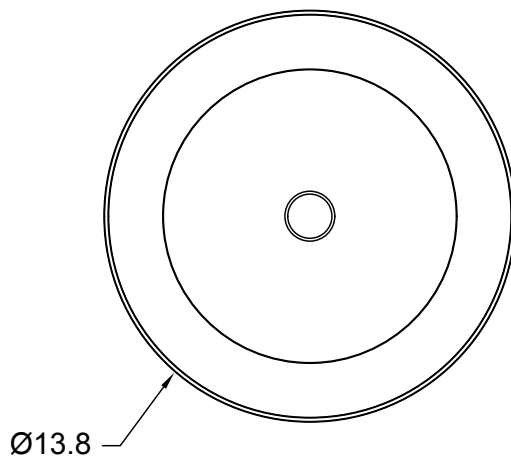

ROLO COLLECTION
WALL SCONCE FACING FORWARD

ARTICOLOSTUDIOS.COM

24 V/4

ABOUT ROLO

Rolo is an elegant extended family of twelve variations on a sculptural form reminiscent of 1980s Milanese design, yet markedly contemporary. A range of finishes effects warm or cool accents as desired.

LEAD TIME

8 - 10 weeks

LIGHT SOURCE

7.8W LED Board
700mA 11.1Vf CC
2700K
500 total lumen output
Dimmable

INSTALLATION

Supplied with an external driver

WEIGHT

11 lb

CERTIFICATION STANDARD

UL

WARRANTY

3 years

FITTING FINISHES

Brass
Bronze*
Black Powder Coat

*As Bronze is a hand applied finish, the depth of colour will vary

SHADE COLOURS

Snow
Smoke

FITTING OPTION

Glass Reflector
Dome Diffuser