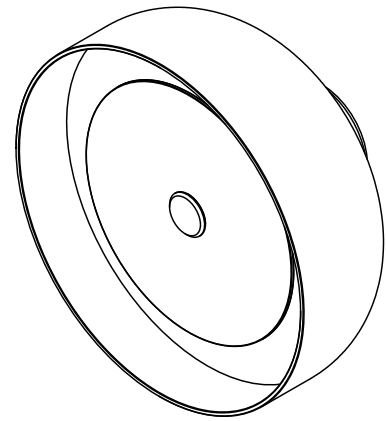

ROLO COLLECTION
WALL SCONCE FACING FORWARD

ROLO COLLECTION
WALL SCONCE FACING FORWARD

ARTICOLOSTUDIOS.COM

24 V/4

ABOUT ROLO

Rolo is an elegant extended family of twelve variations on a sculptural form reminiscent of 1980s Milanese design, yet markedly contemporary. A range of finishes effects warm or cool accents as desired.