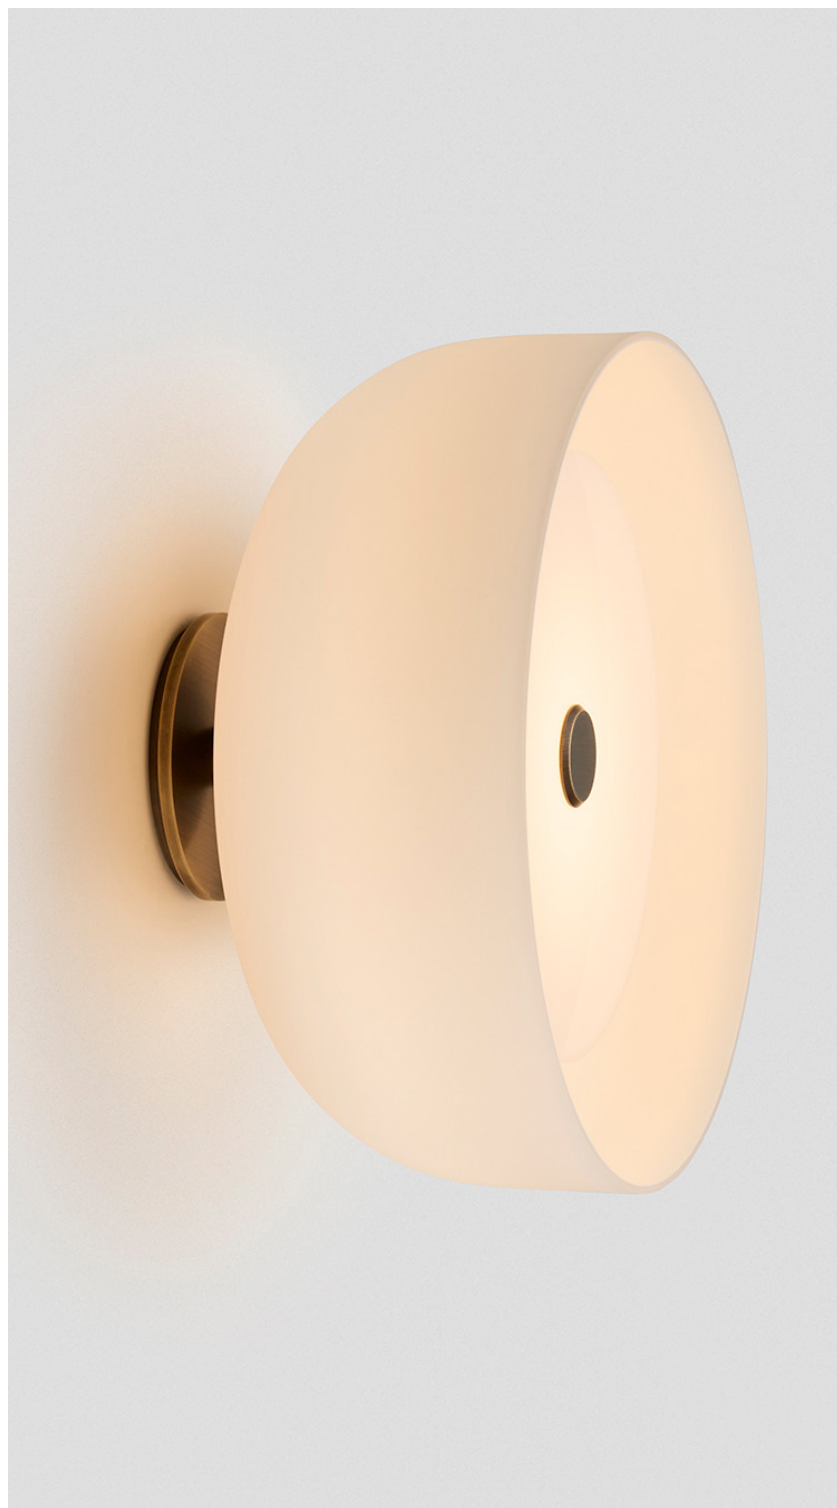

ROLO COLLECTION
WALL SCONCE FACING FORWARD

ROLO COLLECTION
WALL SCONCE FACING FORWARD

ARTICOLOSTUDIOS.COM

24 V/4

ABOUT ROLO

Rolo is an elegant extended family of twelve variations on a sculptural form reminiscent of 1980s Milanese design, yet markedly contemporary. A range of finishes effects warm or cool accents as desired.

LEAD TIME

8 - 10 weeks

LIGHT SOURCE

7.8W LED Board
700mA 11.1Vf CC
2700K
500 total lumen output
Dimmable

INSTALLATION

Supplied with an external driver

WEIGHT

11 lb

Snow
Smoke

FITTING OPTION

Glass Reflector
Dome Diffuser