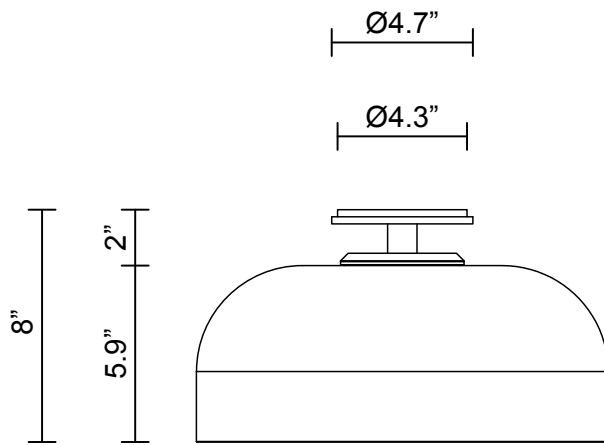

ROLO COLLECTION
WALL SCONCE FACING FORWARD

ARTICOLOSTUDIOS.COM

24 V/4

ABOUT ROLO

Rolo is an elegant extended family of twelve variations on a sculptural form reminiscent of 1980s Milanese design, yet markedly contemporary. A range of finishes effects warm or cool accents as desired.

LEAD TIME

8 - 10 weeks

LIGHT SOURCE

7.8W LED Board
700mA 11.1Vf CC
2700K
500 total lumen output
Dimmable

INSTALLATION

Supplied with an external driver

WEIGHT

11 lb

CERTIFICATION STANDARD

UL

WARRANTY

3 years

FITTING FINISHES

Brass
Bronze*
Black Powder Coat

*As Bronze is a hand applied finish, the depth of colour will vary

SHADE COLOURS

Snow
Smoke

FITTING OPTION

Glass Reflector
Dome Diffuser