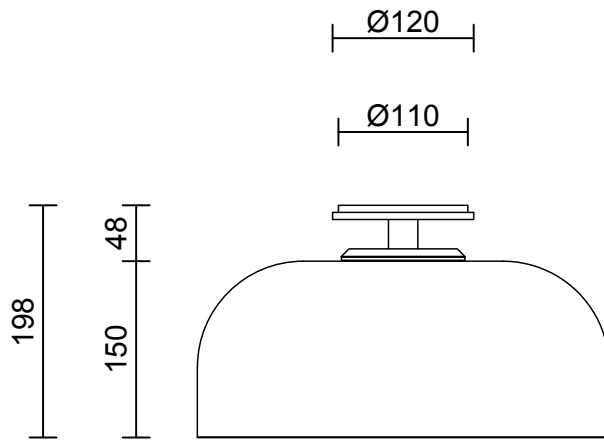

ROLO COLLECTION
WALL SCONCE FACING FORWARD

ARTICOLOSTUDIOS.COM

24 V/4

ABOUT ROLO

Rolo is an elegant extended family of twelve variations on a sculptural form reminiscent of 1980s Milanese design, yet markedly contemporary. A range of finishes effects warm or cool accents as desired.

LEAD TIME

6 - 8 Weeks

LIGHT SOURCE

7.8W LED Board
700mA 11.1Vf CC
2700K
500 total lumen output
Dimmable

INSTALLATION

Supplied with an external driver

WEIGHT

5kg

CERTIFICATION STANDARD

CE/AU

WARRANTY

3 years

FITTING FINISHES

Brass
Bronze*
Black Powder Coat

*As Bronze is a hand applied finish, the depth of colour will vary

SHADE COLOURS

Snow
Smoke

FITTING OPTION

Glass Reflector
Dome Diffuser