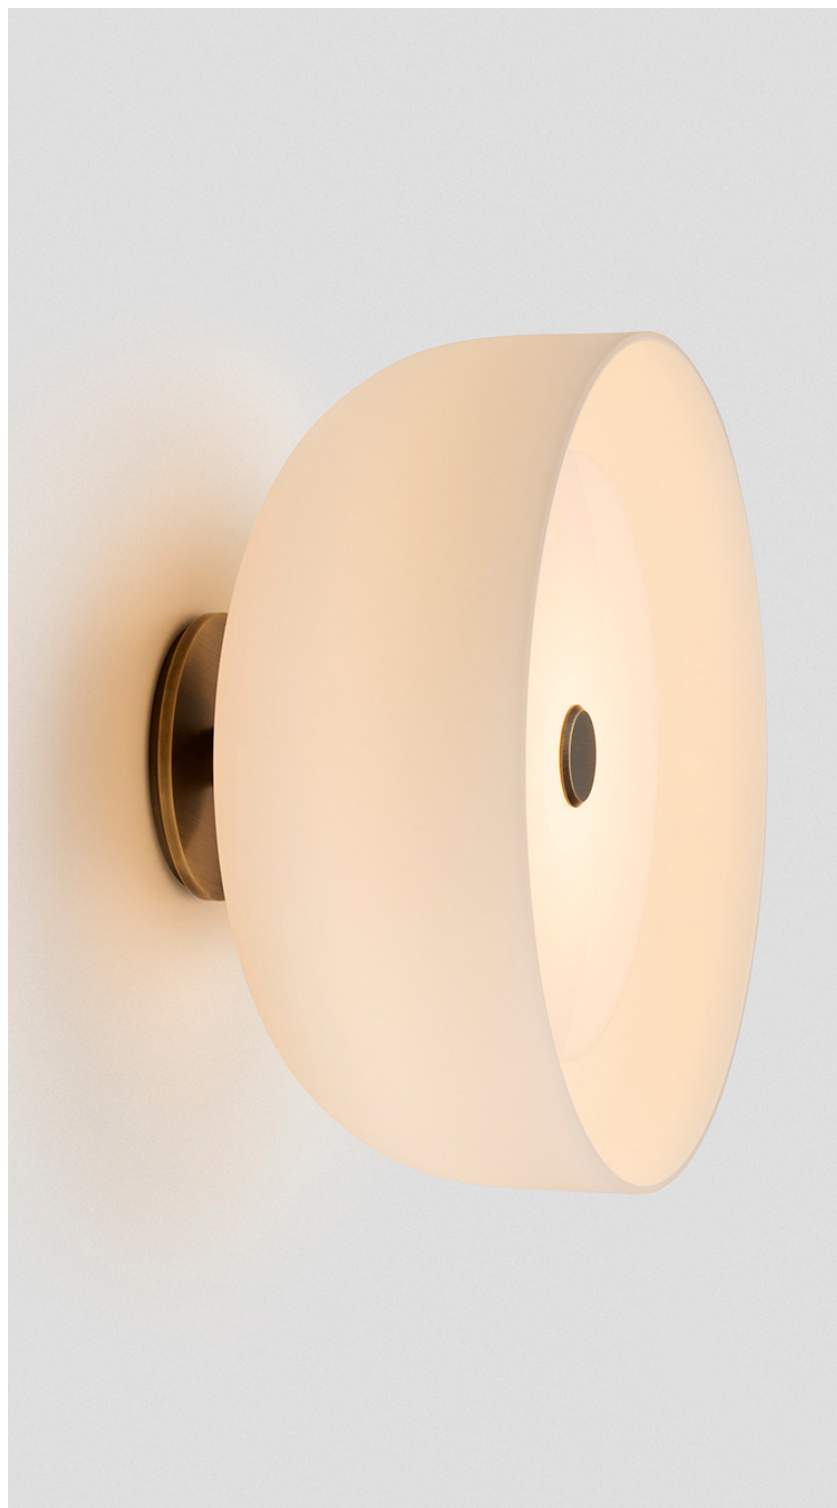

ROLO COLLECTION
WALL SCONCE FACING FORWARD

ROLO COLLECTION
WALL SCONCE FACING FORWARD

ARTICOLOSTUDIOS.COM

24 V/4

ABOUT ROLO

Rolo is an elegant extended family of twelve variations on a sculptural form reminiscent of 1980s Milanese design, yet markedly contemporary. A range of finishes effects warm or cool accents as desired.

LEAD TIME

6 - 8 Weeks

LIGHT SOURCE

7.8W LED Board
700mA 11.1Vf CC
2700K
500 total lumen output
Dimmable

INSTALLATION

Supplied with an external driver

WEIGHT

5kg

Snow
Smoke

FITTING OPTION

Glass Reflector
Dome Diffuser