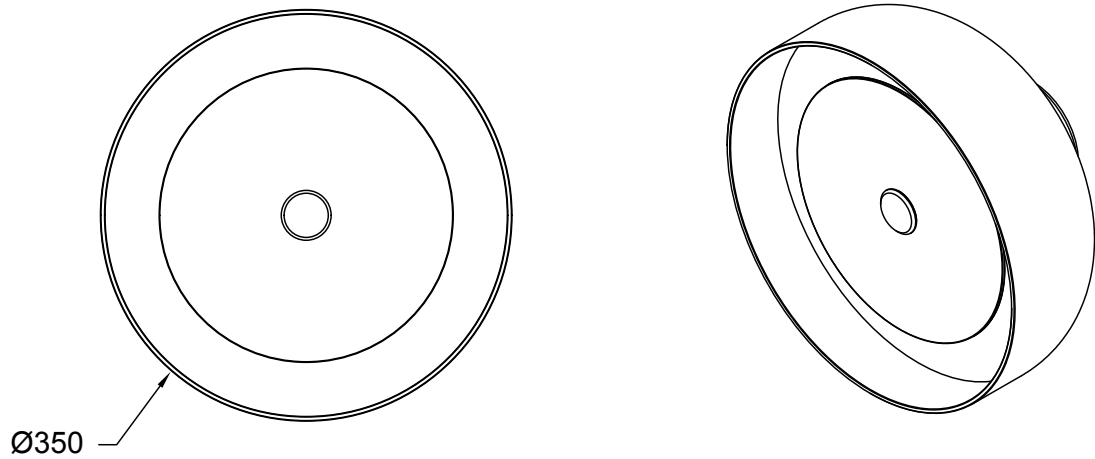

ROLO COLLECTION
WALL SCONCE FACING FORWARD

ROLO COLLECTION
WALL SCONCE FACING FORWARD

ARTICOLOSTUDIOS.COM

24 V/4

ABOUT ROLO

Rolo is an elegant extended family of twelve variations on a sculptural form reminiscent of 1980s Milanese design, yet markedly contemporary. A range of finishes effects warm or cool accents as desired.

LEAD TIME

6 - 8 Weeks

LIGHT SOURCE

7.8W LED Board
700mA 11.1Vf CC
2700K
500 total lumen output
Dimmable

INSTALLATION

Supplied with an external driver

WEIGHT

5kg