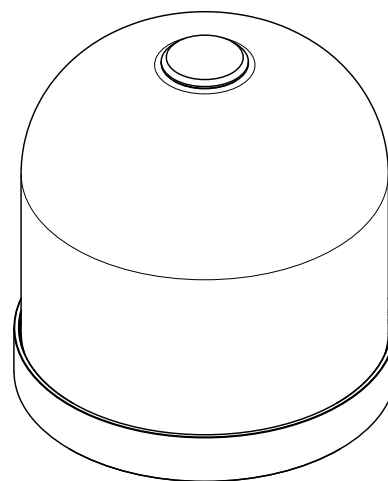

ROLO COLLECTION
MINI TABLE LAMP

ROLO COLLECTION

ARTICOLOSTUDIOS.COM

MINI TABLE LAMP

25V3

ABOUT ROLO

Rolo is an elegant extended family of twelve variations on a sculptural form reminiscent of 1980s Milanese design, yet markedly contemporary. A range of finishes effects warm or cool accents as desired.

LEAD TIME

8 - 10 weeks

LIGHT SOURCE

5.55W LED Board
500mA 11.1Vf CC
2700K
600 total lumen output
Dimmable

WEIGHT

13 lb

CERTIFICATION STANDARD

UL