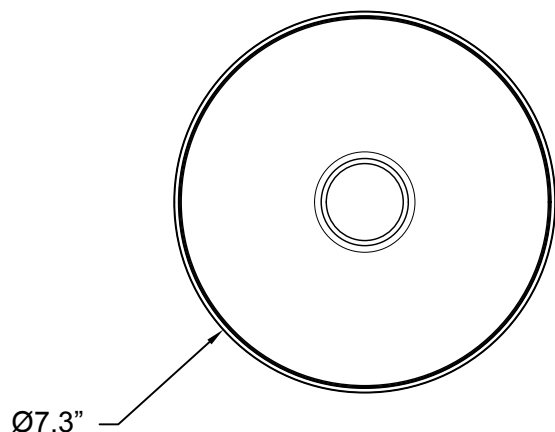

ROLO COLLECTION
MINI TABLE LAMP

ROLO COLLECTION

ARTICOLOSTUDIOS.COM

MINI TABLE LAMP

25V3

ABOUT ROLO

Rolo is an elegant extended family of twelve variations on a sculptural form reminiscent of 1980s Milanese design, yet markedly contemporary. A range of finishes effects warm or cool accents as desired.

LEAD TIME

8 - 10 weeks

LIGHT SOURCE

5.55W LED Board
500mA 11.1Vf CC
2700K
600 total lumen output
Dimmable

WEIGHT

13 lb

CERTIFICATION STANDARD

UL