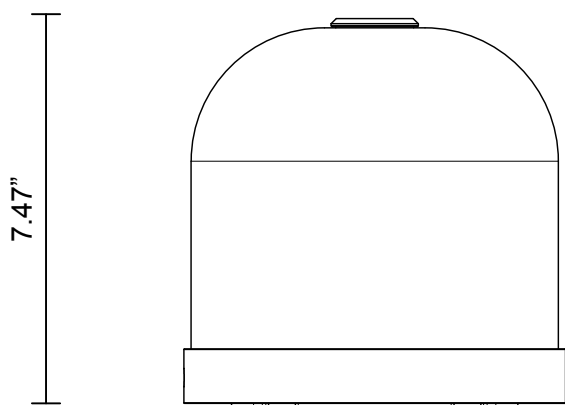

ROLO COLLECTION
MINI TABLE LAMP

ROLO COLLECTION

ARTICOLOSTUDIOS.COM

MINI TABLE LAMP

25V3

ABOUT ROLO

Rolo is an elegant extended family of twelve variations on a sculptural form reminiscent of 1980s Milanese design, yet markedly contemporary. A range of finishes effects warm or cool accents as desired.

LEAD TIME

8 - 10 weeks

LIGHT SOURCE

5.55W LED Board
500mA 11.1Vf CC
2700K
600 total lumen output
Dimmable

WEIGHT

13 lb

CERTIFICATION STANDARD

UL