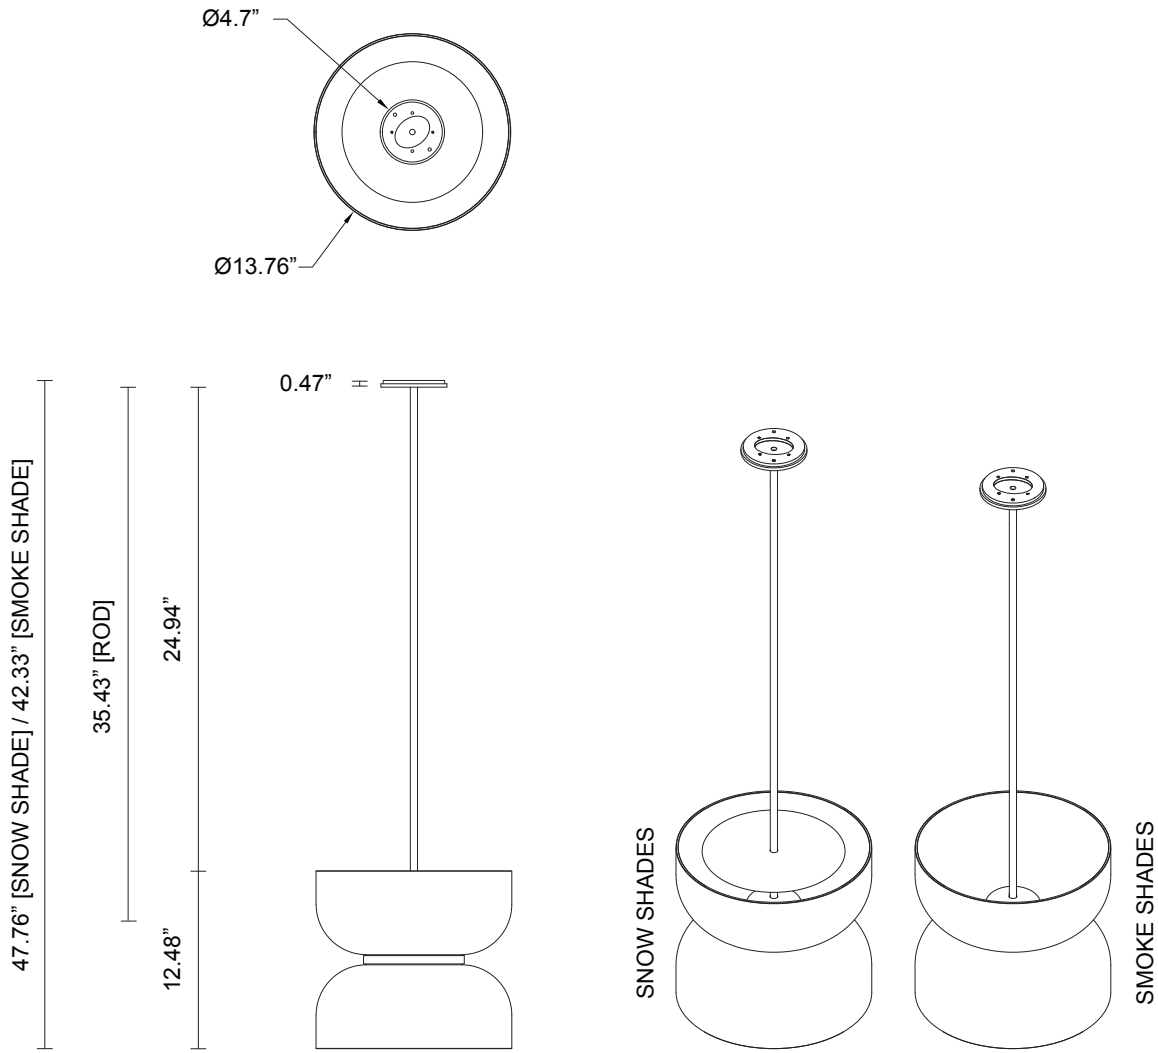

ROLO COLLECTION
LARGE UP DOWN PENDANT

ROLO COLLECTION
LARGE UP DOWN PENDANT

24V3

ABOUT ROLO

Rolo is an elegant extended family of twelve variations on a sculptural form reminiscent of 1980s Milanese design, yet markedly contemporary. A range of finishes effects warm or cool accents as desired.

LEAD TIME

8 - 10 weeks

LIGHT SOURCE

2 x 7.8W LED Board
 700mA 11.1Vf CC
 2700K
 1400 total lumen output
 Dimmable

INSTALLATION

Supplied with an external driver and mounting plate to fit 4.0 square Jbox

ROD LENGTH

Rod lengths range from 15.75" (400mm) - 63" (1600mm), in increments of 3.94" (100mm)

FITTING FINISHES

Brass
 Bronze*
 Black Powder Coat

*As Bronze is a hand applied finish, the depth of colour will vary

SHADE COLOURS