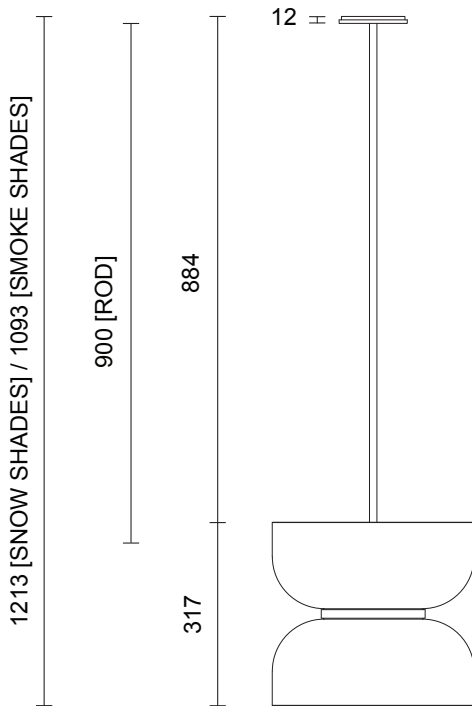

ROLO COLLECTION
LARGE UP DOWN PENDANT

ROLO COLLECTION
LARGE UP DOWN PENDANT

ARTICOLOSTUDIOS.COM

24/4

ABOUT ROLO

Rolo is an elegant extended family of twelve variations on a sculptural form reminiscent of 1980s Milanese design, yet markedly contemporary. A range of finishes effects warm or cool accents as desired.

LEAD TIME

6 - 8 weeks

LIGHT SOURCE

2 x 7.8W LED Board
 700mA 11.1Vf CC
 2700K
 1400 total lumen output
 Dimmable

INSTALLATION

Supplied with an external driver

ROD LENGTH

Rod lengths range between 400mm - 1600mm, in increments of 100mm