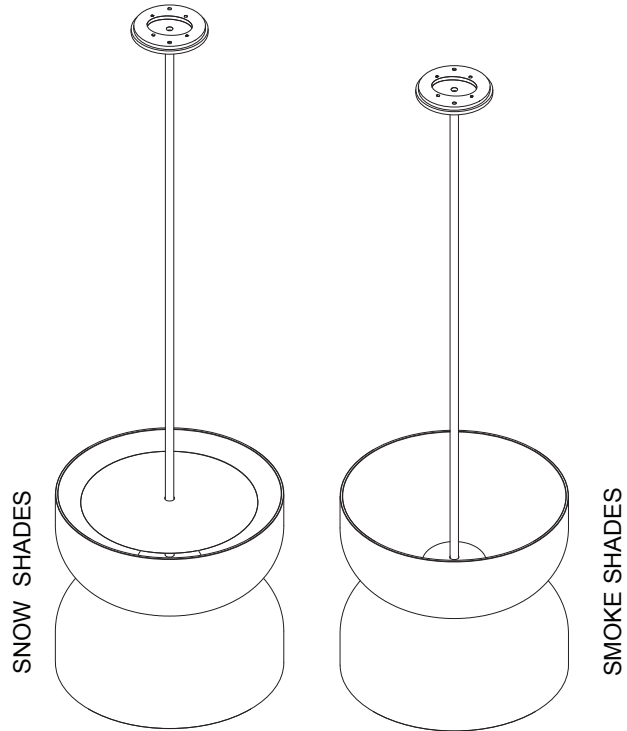

ROLO COLLECTION
LARGE UP DOWN PENDANT

ROLO COLLECTION
LARGE UP DOWN PENDANT

ARTICOLOSTUDIOS.COM

24/4

ABOUT ROLO

Rolo is an elegant extended family of twelve variations on a sculptural form reminiscent of 1980s Milanese design, yet markedly contemporary. A range of finishes effects warm or cool accents as desired.

LEAD TIME

6 - 8 weeks

LIGHT SOURCE

2 x 7.8W LED Board
 700mA 11.1Vf CC
 2700K
 1400 total lumen output
 Dimmable

INSTALLATION

Supplied with an external driver

ROD LENGTH

Rod lengths range between 400mm - 1600mm, in increments of 100mm