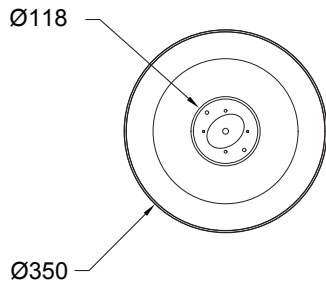

ROLO COLLECTION
LARGE UP DOWN PENDANT

ARTICOLOSTUDIOS.COM

24/4

ABOUT ROLO

Rolo is an elegant extended family of twelve variations on a sculptural form reminiscent of 1980s Milanese design, yet markedly contemporary. A range of finishes effects warm or cool accents as desired.

LEAD TIME

6 - 8 weeks

LIGHT SOURCE

2 x 7.8W LED Board
700mA 11.1Vf CC
2700K
1400 total lumen output
Dimmable

INSTALLATION

Supplied with an external driver

ROD LENGTH

Rod lengths range between 400mm - 1600mm, in increments of 100mm

WEIGHT

10kg

CERTIFICATION STANDARD

CE/AU

WARRANTY

3 years

FITTING FINISHES

Brass
Bronze*
Black Powder Coat

*As Bronze is a hand applied finish, the depth of colour will vary

SHADE COLOURS

Snow
Smoke