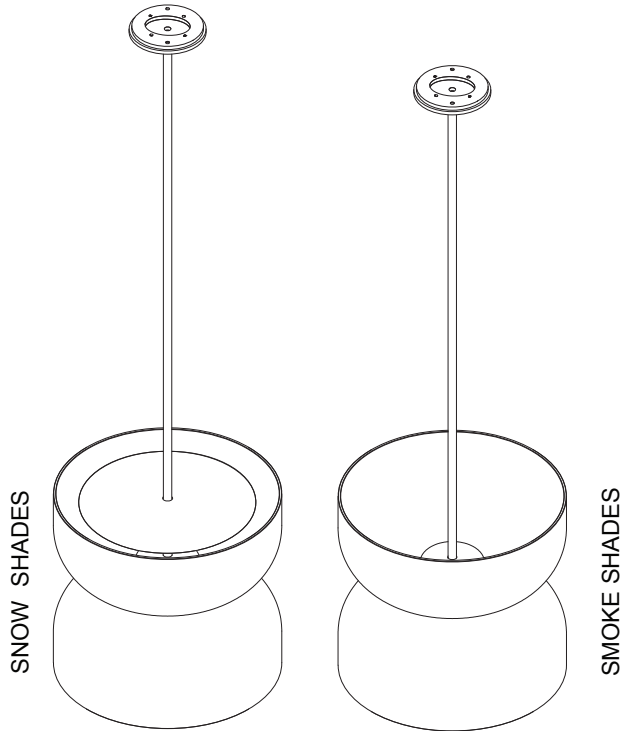

ROLO COLLECTION
LARGE UP DOWN PENDANT

ROLO COLLECTION
LARGE UP DOWN PENDANT

ARTICOLOSTUDIOS.COM

24/V5

ABOUT ROLO

Rolo is an elegant extended family of twelve variations on a sculptural form reminiscent of 1980s Milanese design, yet markedly contemporary. A range of finishes effects warm or cool accents as desired.

LEAD TIME

6 - 8 weeks

LIGHT SOURCE

2 x 7.8W LED Board
700mA 11.1Vf CC
2700K
1400 total lumen output
Dimmable

INSTALLATION

Supplied with an external driver

ROD LENGTH

Rod lengths range between 400mm - 1600mm, in increments of 100mm