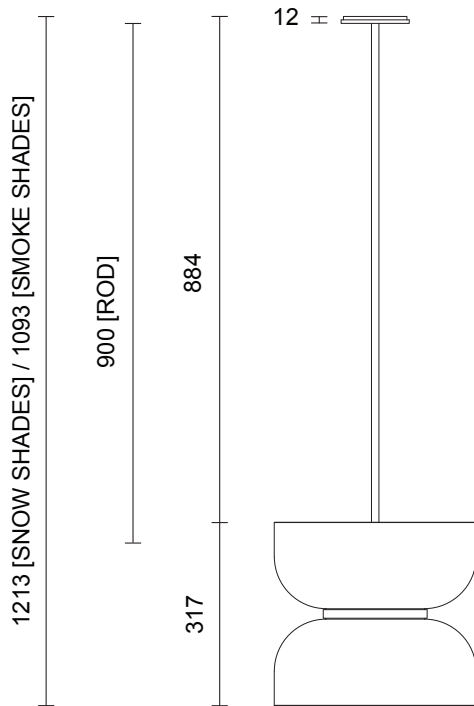

ROLO COLLECTION
LARGE UP DOWN PENDANT

ROLO COLLECTION
LARGE UP DOWN PENDANT

ARTICOLOSTUDIOS.COM

24/V5

ABOUT ROLO

Rolo is an elegant extended family of twelve variations on a sculptural form reminiscent of 1980s Milanese design, yet markedly contemporary. A range of finishes effects warm or cool accents as desired.

LEAD TIME

6 - 8 weeks

LIGHT SOURCE

2 x 7.8W LED Board
700mA 11.1Vf CC
2700K
1400 total lumen output
Dimmable

INSTALLATION

Supplied with an external driver

ROD LENGTH

Rod lengths range between 400mm - 1600mm, in increments of 100mm