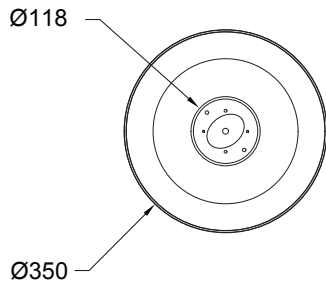

ROLO COLLECTION
LARGE UP DOWN PENDANT

ARTICOLOSTUDIOS.COM

24/V5

ABOUT ROLO

Rolo is an elegant extended family of twelve variations on a sculptural form reminiscent of 1980s Milanese design, yet markedly contemporary. A range of finishes effects warm or cool accents as desired.

LEAD TIME

6 - 8 weeks

LIGHT SOURCE

2 x 7.8W LED Board
700mA 11.1Vf CC
2700K
1400 total lumen output
Dimmable

INSTALLATION

Supplied with an external driver

ROD LENGTH

Rod lengths range between 400mm - 1600mm, in increments of 100mm

WEIGHT

10kg

CERTIFICATION STANDARD

CE/AU

WARRANTY

3 years

FITTING FINISHES

Brass
Bronze*
Black Powder Coat

*As Bronze is a hand applied finish, the depth of colour will vary

SHADE COLOURS

Snow
Smoke