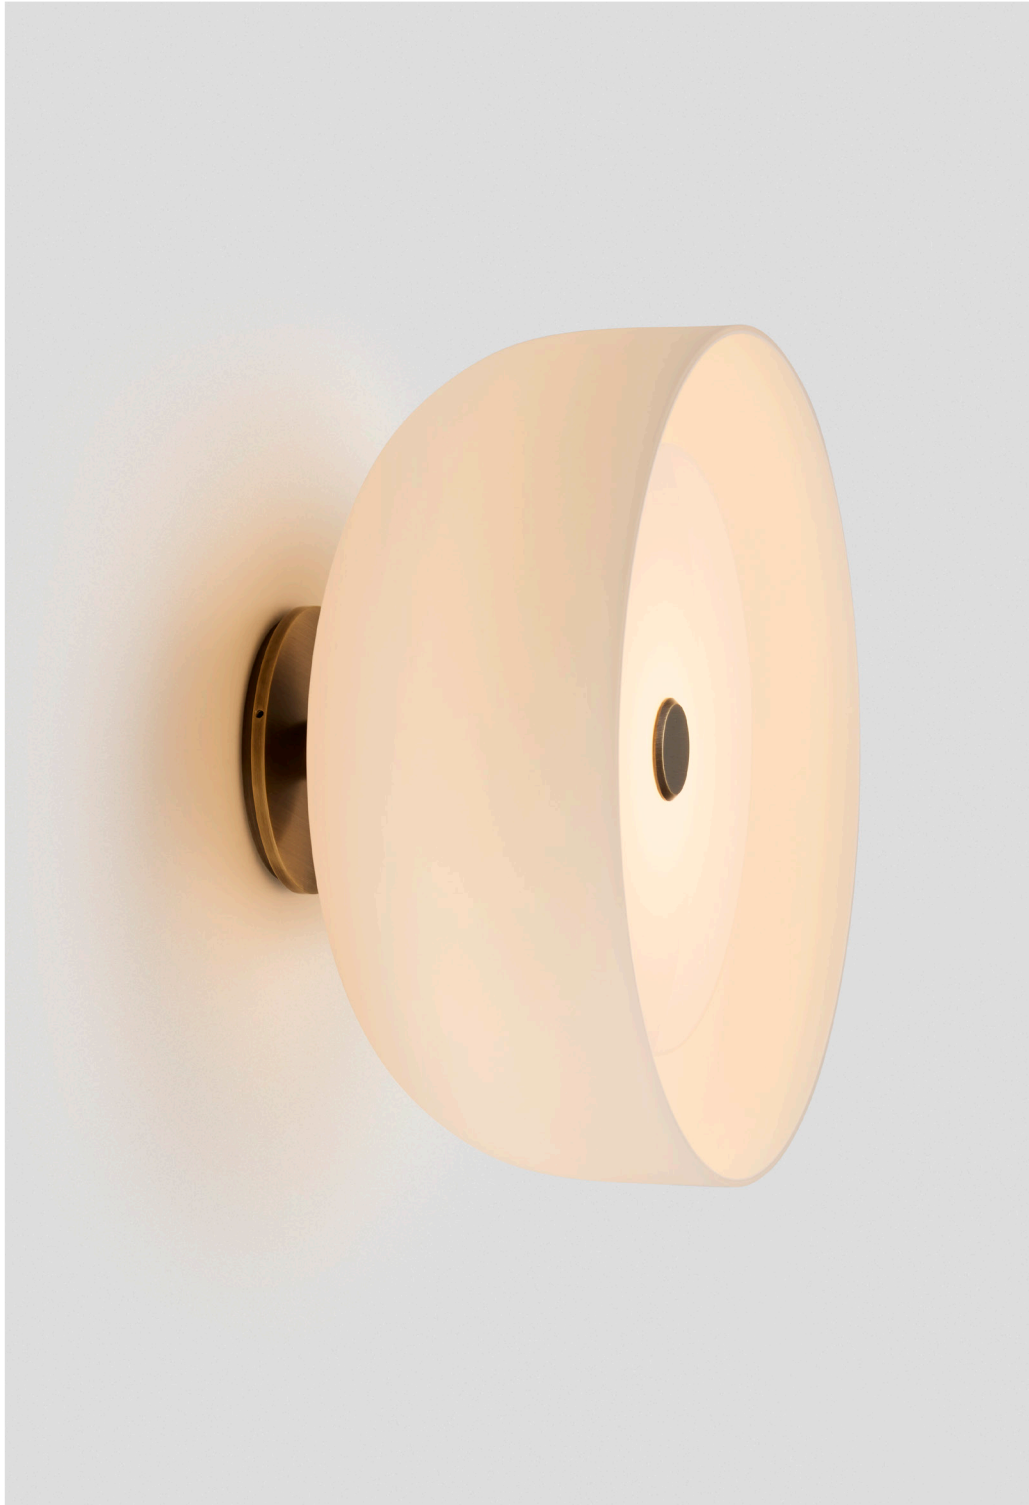

ROLO COLLECTION
FORWARD FACING LARGE WALL SCONCE

ROLO COLLECTION

ARTICOLOSTUDIOS.COM

FORWARD FACING LARGE WALL SCONCE

25V/4

ABOUT ROLO

Rolo is an elegant extended family of twelve variations on a sculptural form reminiscent of 1980s Milanese design, yet markedly contemporary. A range of finishes effects warm or cool accents as desired.

LEAD TIME

8 - 10 weeks

LIGHT SOURCE

7.8W LED Board
700mA 11.1Vf CC
2700K
500 total lumen output
Dimmable

INSTALLATION

Supplied with an external driver

WEIGHT

11 lb

Snow
Smoke

FITTING OPTION

Glass Reflector
Dome Diffuser