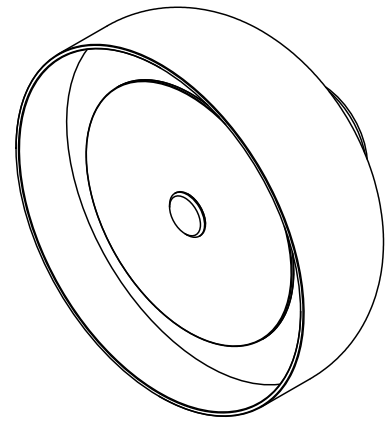

ROLO COLLECTION
FORWARD FACING LARGE WALL SCONCE

ROLO COLLECTION

ARTICOLOSTUDIOS.COM

FORWARD FACING LARGE WALL SCONCE

25V/4

ABOUT ROLO

Rolo is an elegant extended family of twelve variations on a sculptural form reminiscent of 1980s Milanese design, yet markedly contemporary. A range of finishes effects warm or cool accents as desired.